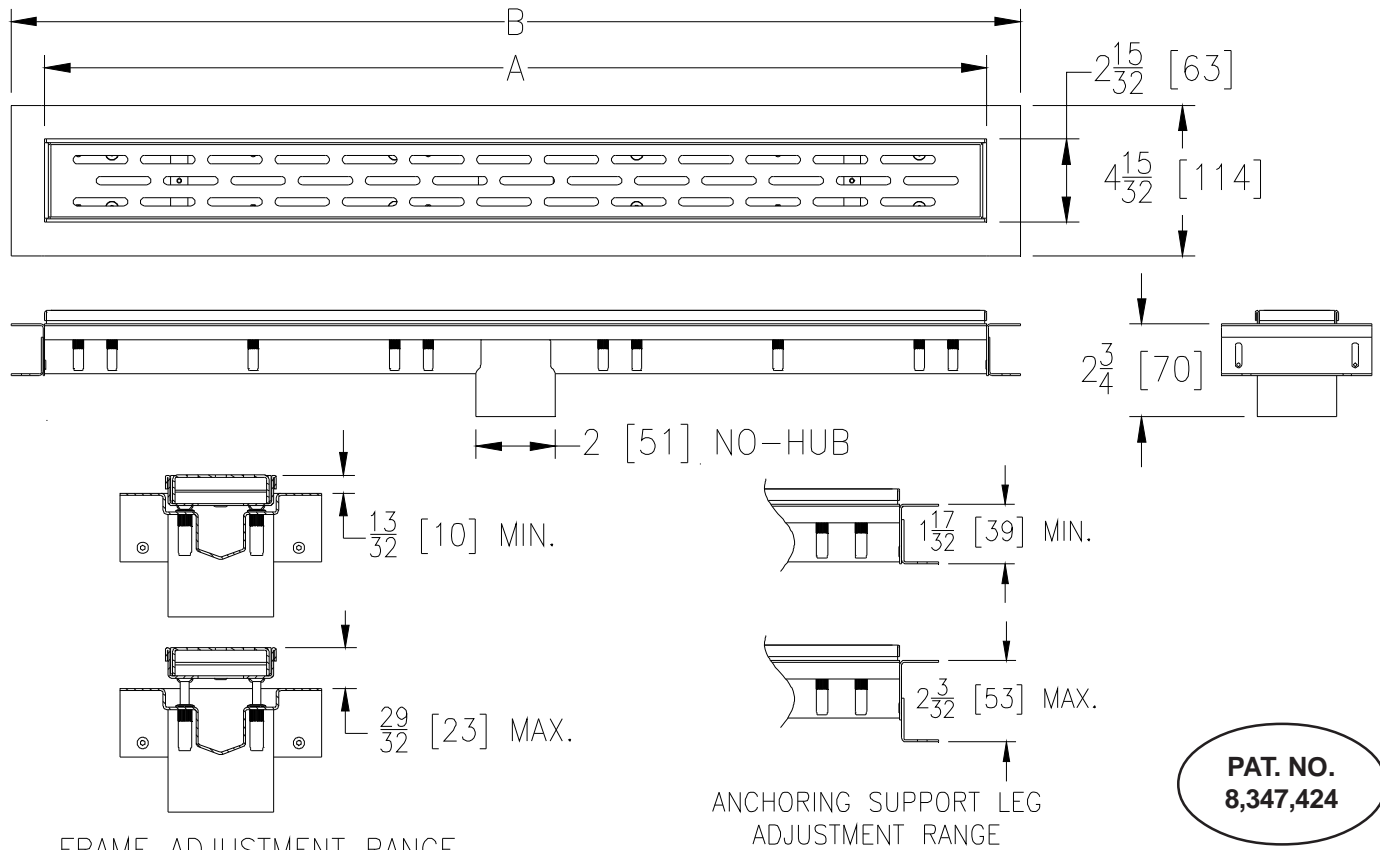

# ZS880

STAINLESS STEEL  
LINEAR SHOWER DRAIN

SPECIFICATION SHEET

TAG \_\_\_\_\_

Dimensional data (inches and [mm]) are subject to manufacturing tolerances and change without notice.

**PAT. NO.**  
**8,347,424**

FRAME ADJUSTMENT RANGE

ANCHORING SUPPORT LEG  
ADJUSTMENT RANGE

Dimensions In Inches			Approx. Wt. Lbs. [kg]	Grate Open Area Sq. In. [cm <sup>2</sup> ]
Product Designation	A	B		
-12	12 [305]	14 [356]	2.9 [1.3]	6 [38]
-28	28 [711]	30 [762]	5.4 [2.5]	15 [97]
-32	32 [813]	34 [864]	5.9 [2.7]	18 [116]
-36	36 [914]	38 [965]	6.4 [2.9]	20 [129]
-40	40 [1016]	42 [1069]	7.2 [3.3]	22 [142]
-48	48 [1219]	50 [1270]	8.4 [3.8]	27 [174]
-60	60 [1524]	62 [1575]	10.3 [4.7]	34 [219]
-72	72 [1829]	74 [1880]	12.4 [5.6]	41 [265]

**ENGINEERING SPECIFICATION: ZS880**

All Type 304 (CF8) Fabricated Stainless Steel Linear Shower Drain. Complete with vertically adjustable anchoring support legs, anti-ponding V-shaped channel with 2 [51] No-Hub center outlet, adjustable secured leveling frame with built-in tile edge, and secured, light-duty, slotted heel-proof grate. Drain is designed for installation in a minimum 2 [51] concrete pour and can be adjusted to accommodate 1/4 [6] and 3/8 [10] finished tile thicknesses.