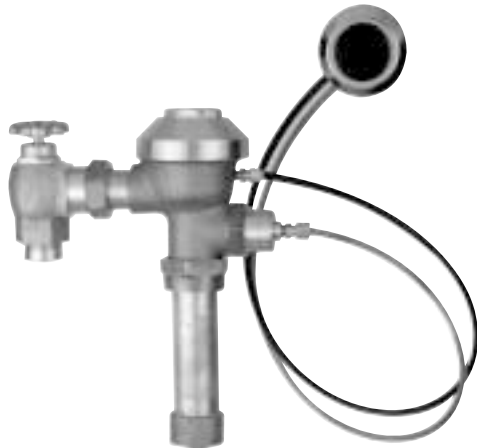

Concealed ZH6150AV Model with Hydraulic Actuation for Flushing Rim Floor Drains

Flow Options

- | | | |
|--------------------------|-----------------------|--------------------------------|
| <input type="checkbox"/> | -WS1 | 1.6 Gal. Low Consumption Flush |
| <input type="checkbox"/> | -FF | 4.5 Gal. Full Flush |
| <input type="checkbox"/> | Standard Flush | 3.5 Gallons Per Flush |

Suffix Options (Check/Specify Appropriate Options)

- | | | |
|-------|------------|--|
| _____ | -FW | Fixture Wall Mounted Hydraulic Actuator |
| _____ | -MB | 1" [25] Metal push button Hydraulic Actuator |
| _____ | -SW | Side Wall Mounted Hydraulic Actuator |
| _____ | -WP | Wall Plate for Push Button (ZP-50) |
| _____ | | Other |

ENGINEERING SPECIFICATION: ZURN ZH6150AV AquaVantage® 'AV' Concealed Closet Flush Valve for Flushing Rim Floor Drains with Hydraulic Actuation- Concealed, quiet diaphragm-type rough brass flushometer valve with Zurn's AquaVantage® TPE, chloramine resistant, dual seal diaphragm with a clog resistant, triple filtered by-pass. The valve is complete with a non-hold open type hydraulic push button actuator that may be located up to 36" [914] (7' [2133] with -SW option) from the valve, high back pressure vacuum breaker, one piece hex coupling nut and adjustable tailpiece. Control stop has internal siphon-guard protection, and sweat solder kit. Internal seals are made of chloramine resistant materials.