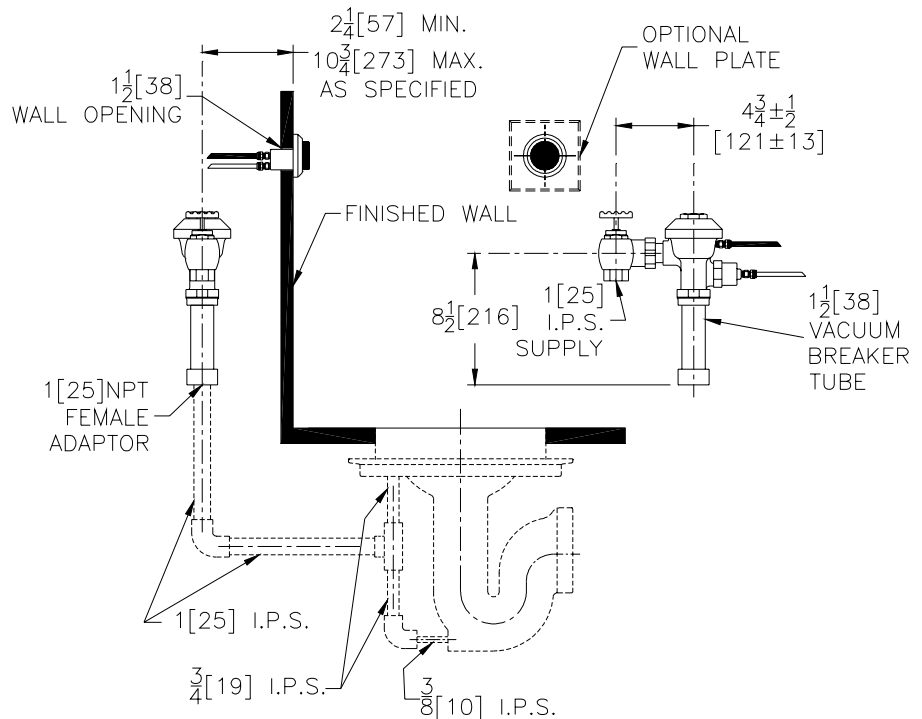

Concealed ZH6150AV Model with Hydraulic Actuation for Flushing Rim Floor Drains

Flow Options

- | | | |
|--------------------------|-----------------------|--------------------------------|
| <input type="checkbox"/> | -WS1 | 1.6 Gal. Low Consumption Flush |
| <input type="checkbox"/> | -FF | 4.5 Gal. Full Flush |
| <input type="checkbox"/> | Standard Flush | 3.5 Gallons Per Flush |

Suffix Options (Check/Specify Appropriate Options)

- | | | |
|-------|------------|--|
| _____ | -FW | Fixture Wall Mounted Hydraulic Actuator |
| _____ | -MB | 1" [25] Metal push button Hydraulic Actuator |
| _____ | -SW | Side Wall Mounted Hydraulic Actuator |
| _____ | -WP | Wall Plate for Push Button (ZP-50) |
| _____ | | Other |

ENGINEERING SPECIFICATION: ZURN ZH6150AV AquaVantage® 'AV' Concealed Closet Flush Valve for Flushing Rim Floor Drains with Hydraulic Actuation- Concealed, quiet diaphragm-type rough brass flushometer valve with Zurn's AquaVantage® TPE, chloramine resistant, dual seal diaphragm with a clog resistant, triple filtered by-pass. The valve is complete with a non-hold open type hydraulic push button actuator that may be located up to 36" [914] (7' [2133] with -SW option) from the valve, high back pressure vacuum breaker, one piece hex coupling nut and adjustable tailpiece. Control stop has internal siphon-guard protection, and sweat solder kit. Internal seals are made of chloramine resistant materials.