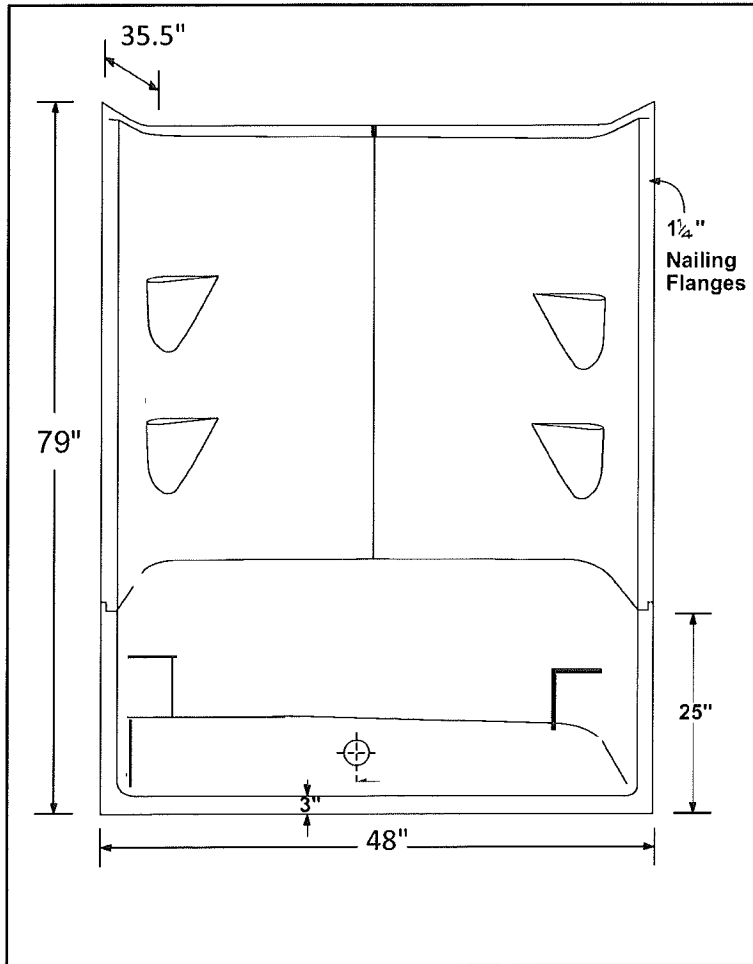

INSTALLATION NOTES

WR 248-FF * H-248

FRONT-FIT™

Door Opening 41 7/8" Wide X 74" High

Front-Fit

NOTE
ALL DIMENSIONS
MAY VARY
+ 1/4"

WARM RAIN

P.O. Box 600 • 51675 N. Industrial Drive • Hancock, MI 49930