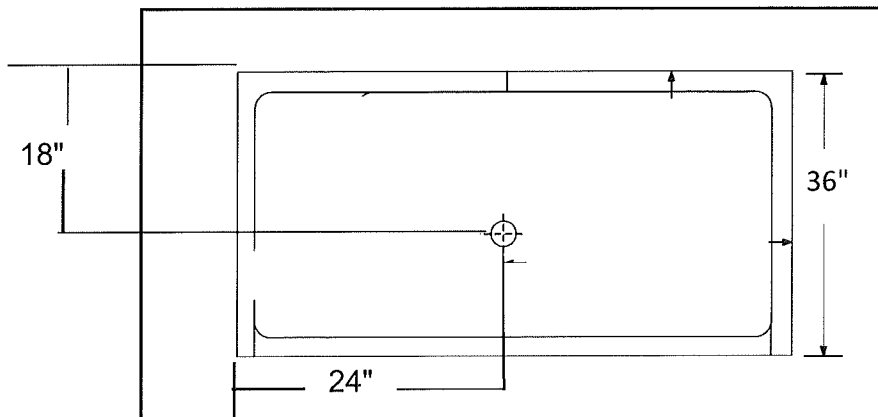

INSTALLATION NOTES

WR 248-FF * H-248

FRONT-FIT™

Door Opening 41 7/8" Wide X 74" High

Front-Fit

NOTE
ALL DIMENSIONS
MAY VARY
+ 1/4"

WARM RAIN

P.O. Box 600 • 51675 N. Industrial Drive • Hancock, MI 49930