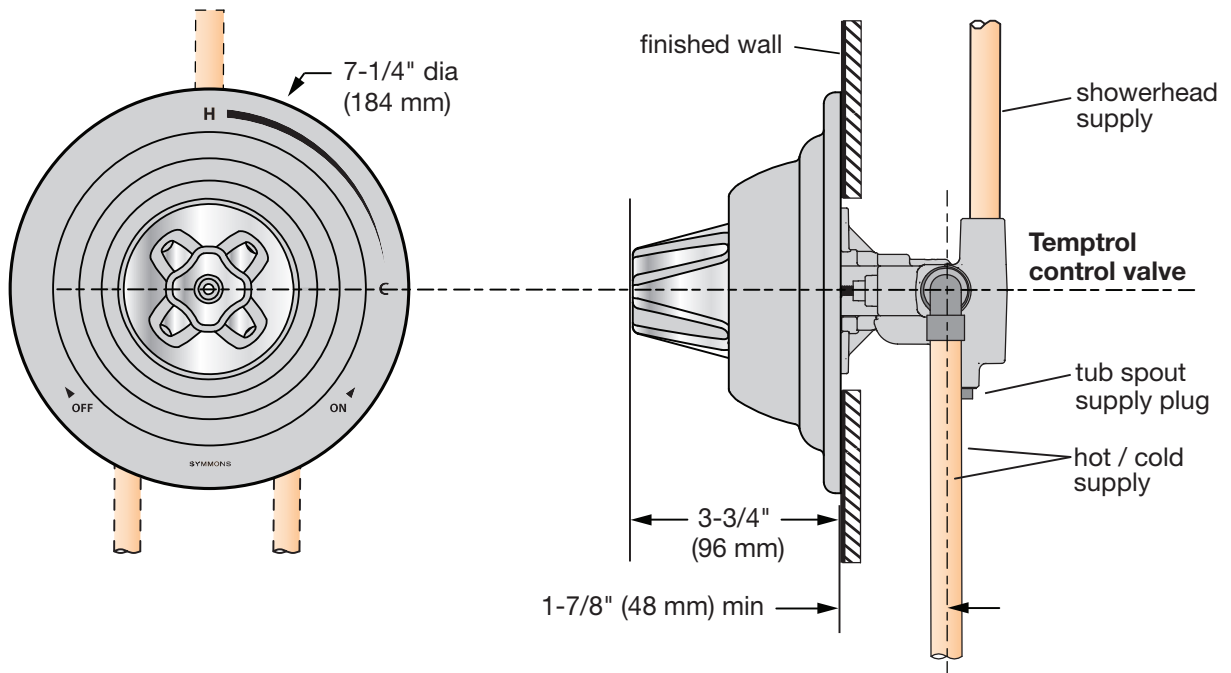

Location:

SYMMONS® Lig-Res®

Shower Valve & Trim 5700 Ligature resistant Specification Submittal

Feature Highlights

- Symmons Shower Control Valve Trim with ligature resistant knob
- Symmons Temptrol® Pressure Balancing tub/shower valve body
- Vandal-resistant knob attachment
- Easy 3 vandal resistant screw installation
- Metal construction
- Polished chrome finish (standard)

Model Numbers

- 5700 Shower Valve Trim with Symmons Temptrol Pressure Balancing Tub/Shower Valve (p/n 46-2-BODY)

Modifications

Append appropriate -suffix to model number

- TRM Trim only, shower valve not included

Warranty

- Limited Lifetime - to the original end purchaser in consumer installations.
- 5 years - for commercial installations

Dimensions Lig-Res Shower Valve Trim, 5700

(Minimum rough installation)

Note: Dimensions subject to change without notice

Dimensions Lig-Res Shower Valve Trim, 5700

(Maximum rough installation)

Note: Dimensions subject to change without notice