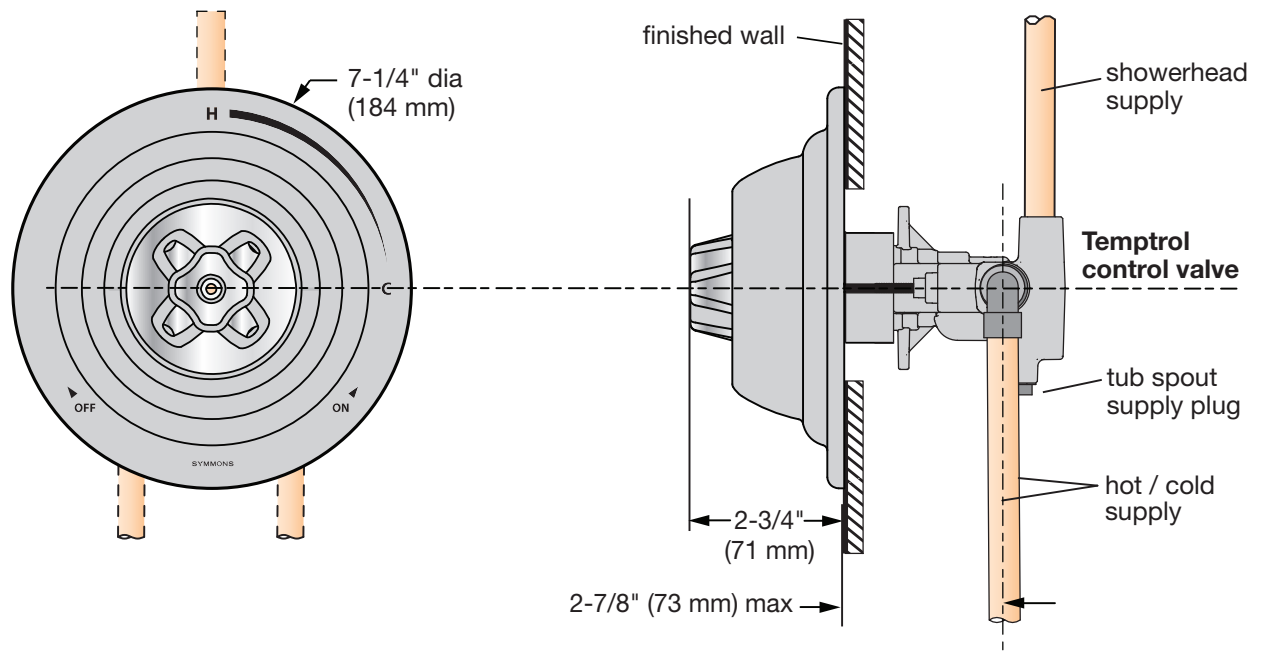

Location:

SYMMONS® Lig-Res®

Shower Valve & Trim 5700 Ligature resistant Specification Submittal

Feature Highlights

- Symmons Shower Control Valve Trim with ligature resistant knob
- Symmons Temptrol® Pressure Balancing tub/shower valve body
- Vandal-resistant knob attachment
- Easy 3 vandal resistant screw installation
- Metal construction
- Polished chrome finish (standard)

Model Numbers

- 5700 Shower Valve Trim with Symmons Temptrol Pressure Balancing Tub/Shower Valve (p/n 46-2-BODY)

Modifications

Append appropriate -suffix to model number

- TRM Trim only, shower valve not included

Warranty

- Limited Lifetime - to the original end purchaser in consumer installations.
- 5 years - for commercial installations

Dimensions Lig-Res Shower Valve Trim, 5700

(Minimum rough installation)

Note: Dimensions subject to change without notice

Dimensions Lig-Res Shower Valve Trim, 5700

(Maximum rough installation)

Note: Dimensions subject to change without notice