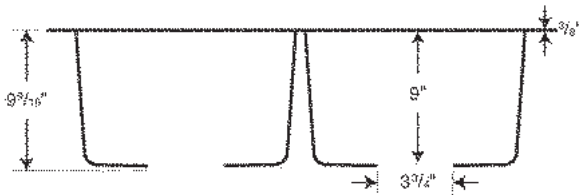

○ Drill Points ● Pre-drilled

SPECIFICATIONS

QUSQ-3322 Equal Double Bowl

Model	Part	Nominal Dimensions	Ship Wt. Lb.	Ship FedEx	Carton Dims. In.	Cu. Ft.
QUSQ-3322	QU03322SQ	32" W x 21" D (813 mm x 533 mm)	48	FedEx	37 x 25 x 13	6.96