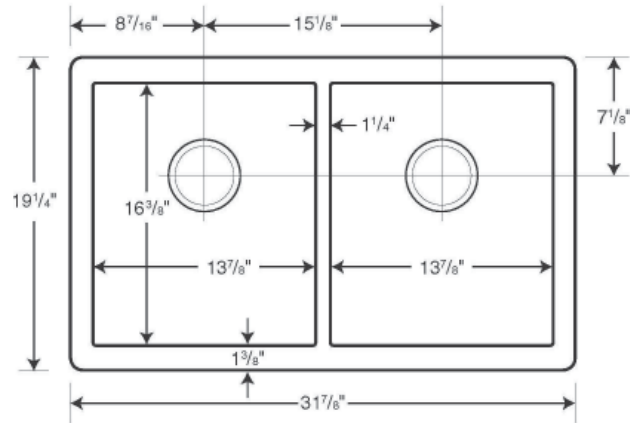

○ Drill Points ● Pre-drilled

SPECIFICATIONS

QUSQ-3322 Equal Double Bowl

Model	Part	Nominal Dimensions	Ship Wt. Lb.	Ship FedEx	Carton Dims. In.	Cu. Ft.
QUSQ-3322	QU03322SQ	32" W x 21" D (813 mm x 533 mm)	48	FedEx	37 x 25 x 13	6.96