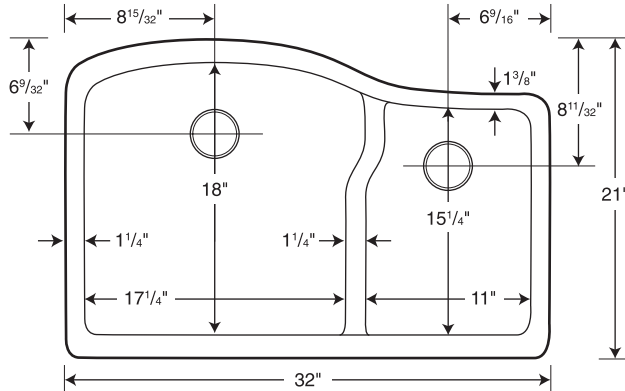

Capacity: 8-1/2 gallons in large (left) bowl until it reaches the divider height, 2-1/4 gallons in small (right) bowl until it reaches the divider height

SPECIFICATIONS

QULS-3322 Large/Small Bowl

Model	Part	Nominal Dimensions	Ship Wt. Lb.	Ship FedEx	Carton Dims. In.	Cu. Ft.
QULS-3322	QU03322LS	32" W x 21" D (813 mm x 533 mm)	52	FedEx	36 x 26 x 15	8.12