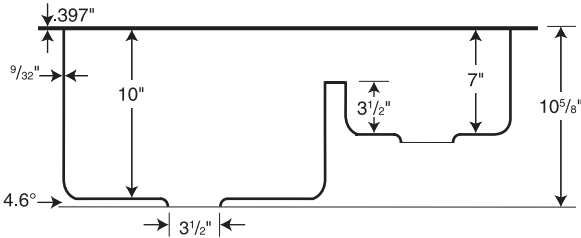

Capacity: 8-1/2 gallons in large (left) bowl until it reaches the divider height, 2-1/4 gallons in small (right) bowl until it reaches the divider height

SPECIFICATIONS

QULS-3322 Large/Small Bowl

Model	Part	Nominal Dimensions	Ship Wt. Lb.	Ship FedEx	Carton Dims. In.	Cu. Ft.
QULS-3322	QU03322LS	32" W x 21" D (813 mm x 533 mm)	52	FedEx	36 x 26 x 15	8.12