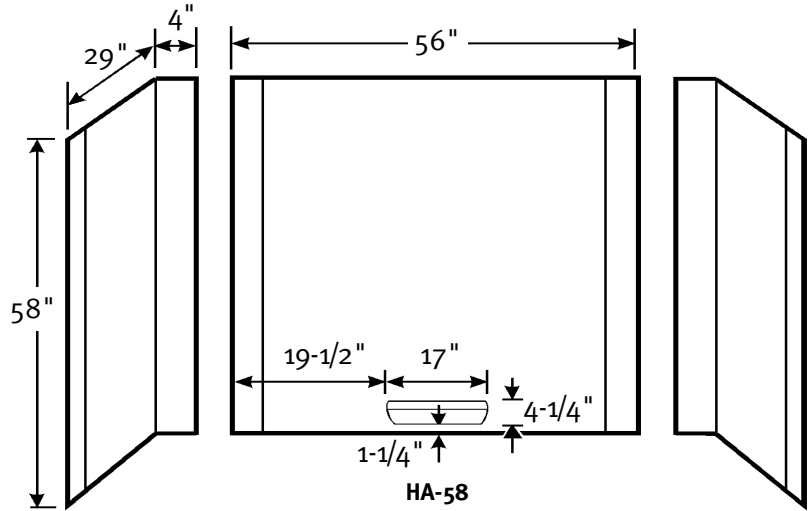

## FEATURES

- Will not mold or mildew, no grout to clean
- Ideal for both remodeling projects and new construction
- Meets ADA guidelines for soap dish height and grab bar installation
- Ultra-bright, glossy surface comes from durable, baked-on finish
- A variety of colors to choose from to customize a bath
- The HA-58 is a glue-up 3-piece compression molded unit with a high-gloss, smooth surface
- Patented design keeps shower head spray from aiming at seams

Universal Design

**HA-58**  
Designed to fit tub areas  
30" deep x 60" wide or smaller x 58" high  
(762 mm x 1524 mm x 1473 mm)

### HA-58 High-Gloss 3-Panel Tub Wall Kit

Model	Part	Tub Area Designed To Fit	Ship Wt. Lb.	Ship UPS	Carton Dims. In.	Cu. Ft.
HA-58	HA58000	30" D x 60" W* x 58" H (*or smaller) (762 mm x 1524 mm x 1473 mm)	57	–	61 x 61 x 6	12.92

Kit Includes: One back panel with molded-in soap dish, two end panels, installation materials and complete installation instructions.

Packaging: Each kit is packed in a flat, rectangular carton.

See page 57 for complete listing of all tub wall accessories.