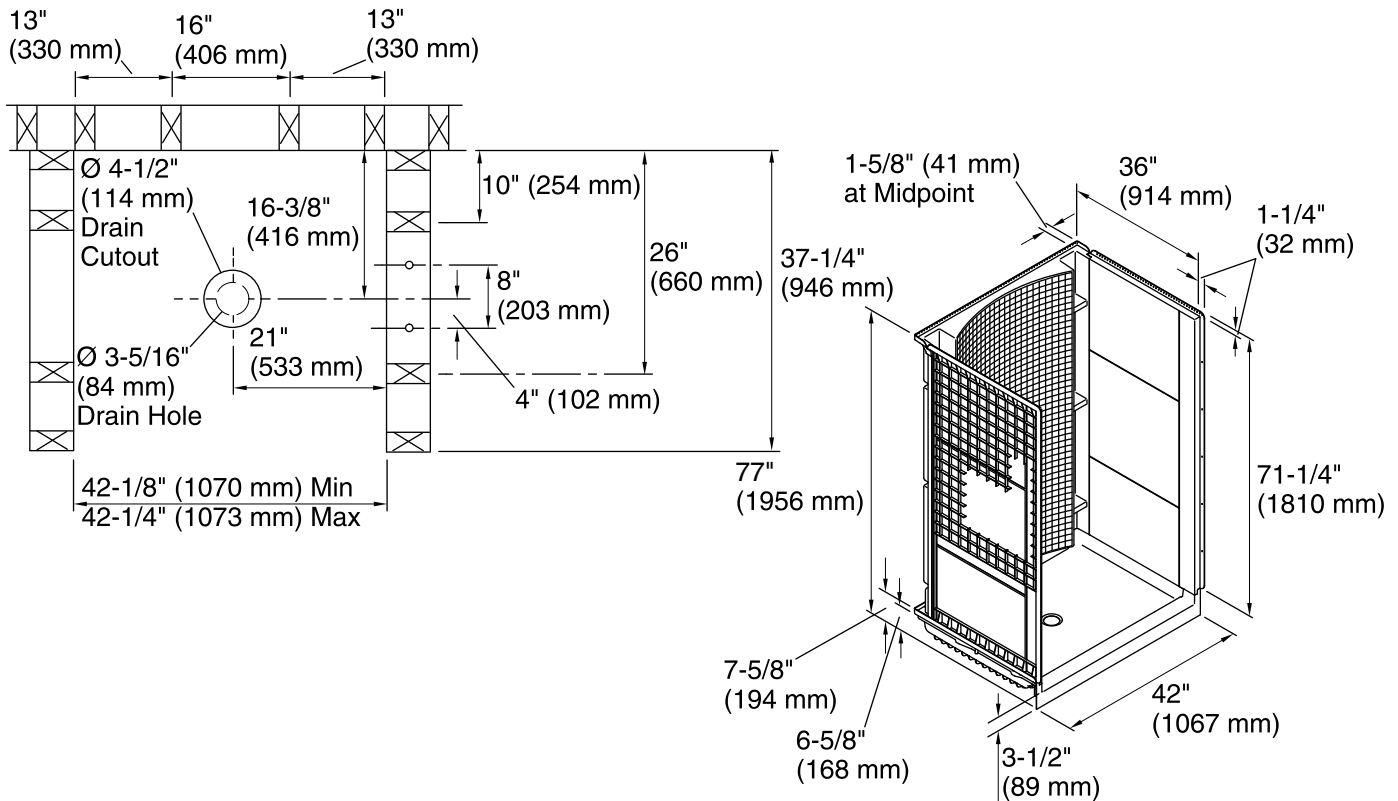

STERLING®

A KOHLER COMPANY

Accord®

42" Shower

72250100

Technical Information

All product dimensions are nominal.

Installation: 3-Wall Alcove

Drain location: Center

Minimum flat for door: 3-1/4" (83 mm)

Door height required: 72" (1829 mm)

Door width required: 38-5/8" (981 mm)

Notes

Install this product according to the installation instructions.

Studs should be positioned roughly as shown.

Double studding is recommended for pivot shower door installations.

Base cannot be installed without the wall surround.

USA/Canada: 1-800-STERLING (1-800-783-7546)

Kohler Co. reserves the right to make revisions without notice to product specifications.

For the most current Specification Sheet, go to www.sterlingplumbing.com.

12-20-2016 07:08