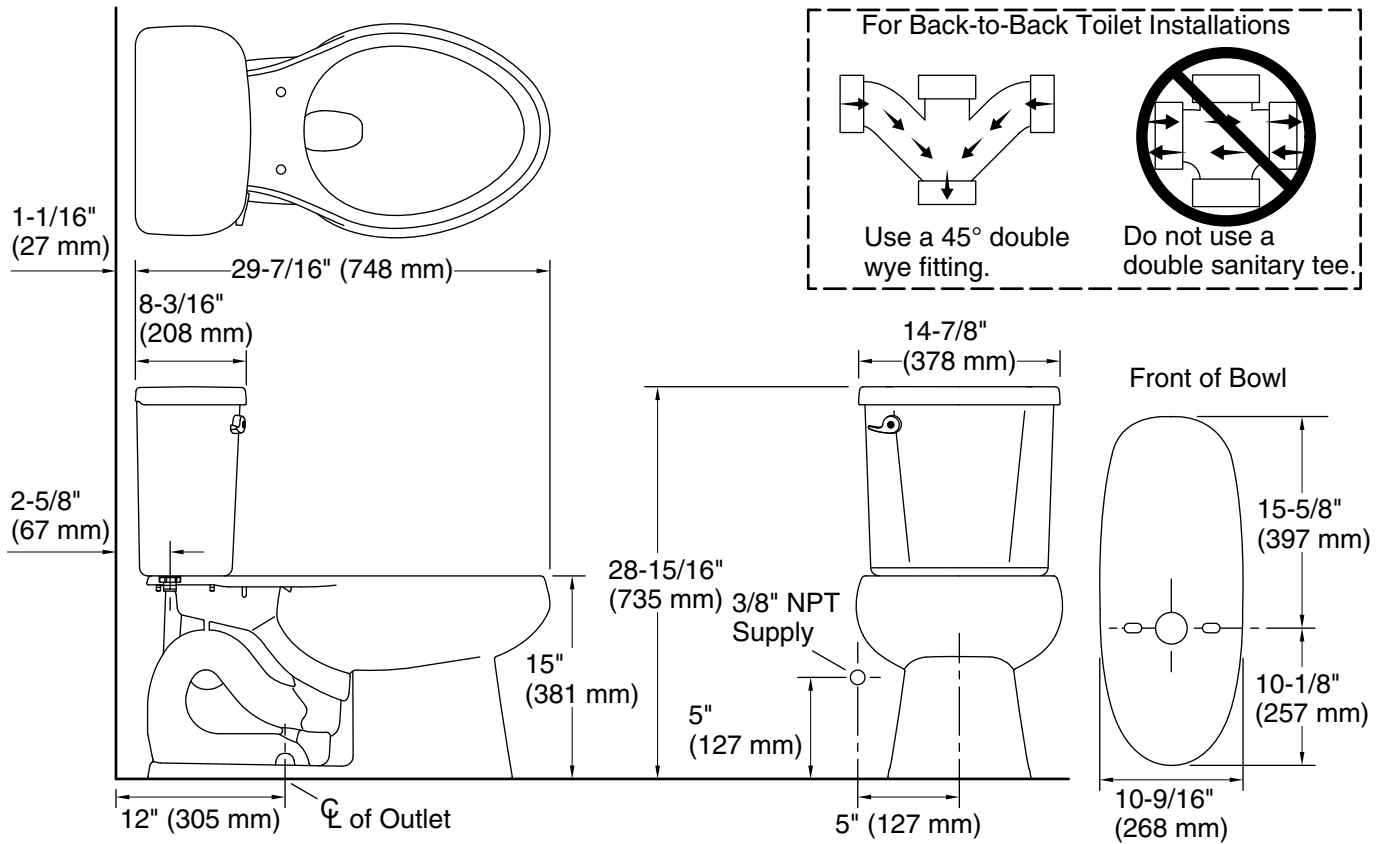

### Features

- Two-piece design.
- Elongated bowl offers added room and comfort.
- Standard height.
- 1.28 gpf (4.8 lpf).
- Left-hand Polished Chrome trip lever.
- 2-1/8" (54 mm) fully-glazed trapway.

### Installation

- Three-bolt quick-connect installation.
- Standard 12" (305 mm) rough-in.
- Seat and supply line sold separately.

For the most current Specification Sheet, go to [www.sterlingplumbing.com](http://www.sterlingplumbing.com).

8-22-2020 08:06 - US/CA

**Technical Information**

All product dimensions are nominal.

- Toilet type: Two-piece, Floor-mount
- Waste Outlet: Floor
- Bowl shape: Elongated
- Flush type: Gravity siphon jet
- Trap passageway: 8-1/8" (206 mm)
- Water Consumption
  - Full: 1.28 gpf (4.8 lpf)
- Rough-in: 12" (305 mm)

**Notes**

- Install this product according to the installation instructions.
- For back-to-back toilet installations: Use only a 45° double wye fitting.