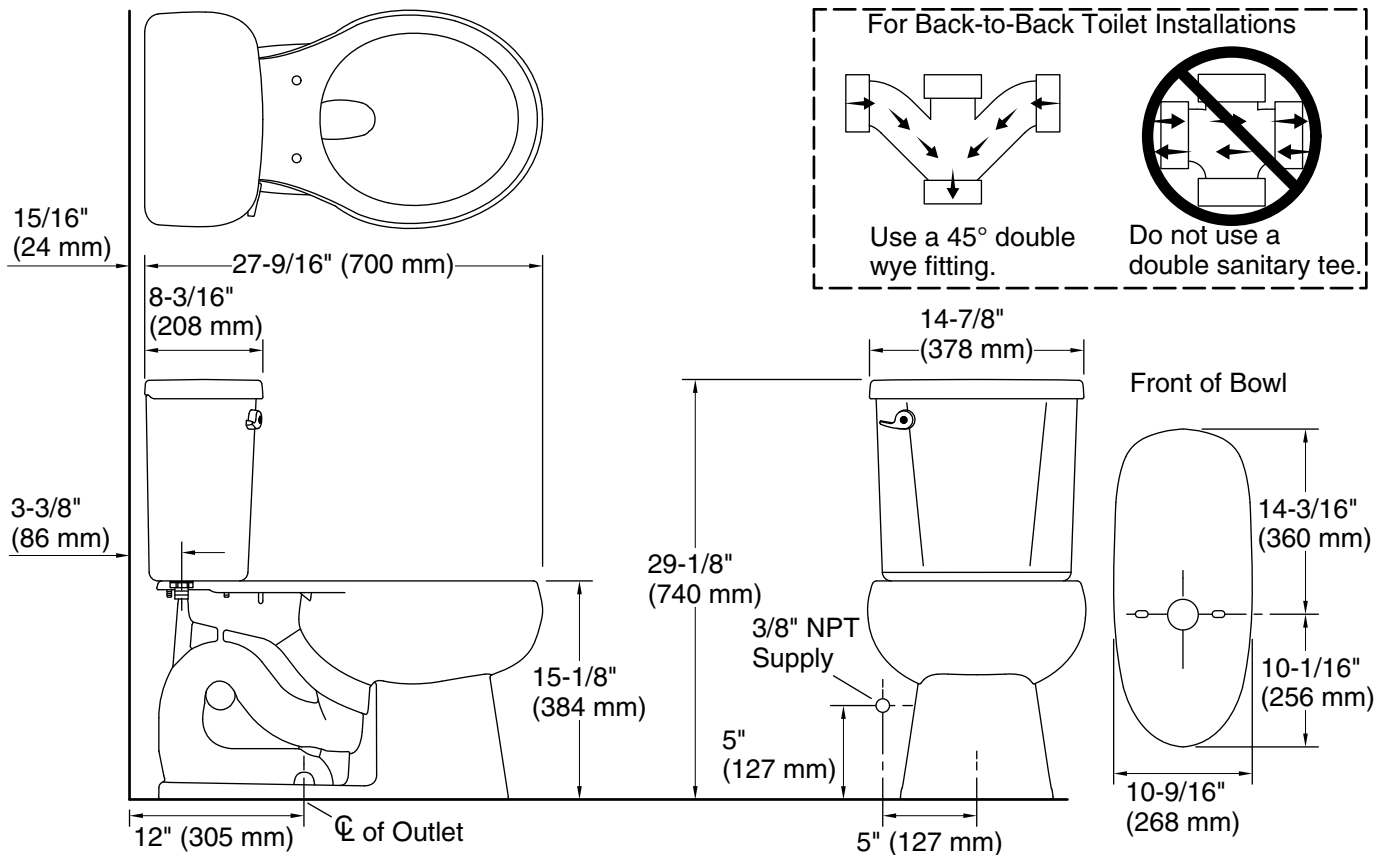

Windham™

Round-front toilet bowl

402320

Features

- Two-piece design.
- Round-front bowl offers an ideal solution for smaller baths and powder rooms.
- Standard height.
- 1.28 gpf (4.8 lpf).
- 2-1/8" (54 mm) fully-glazed trapway.

Technology

- Pro Force® Plus flushing technology delivers greater flushing power than previous Pro Force® models.

Installation

- Three-bolt quick-connect installation.
- Standard 12" (305 mm) rough-in.
- Seat and supply line sold separately.

For the most current Specification Sheet, go to www.sterlingplumbing.com.

8-22-2020 08:06 - US

Technical Information

All product dimensions are nominal.

Toilet type:	Two-piece, Floor-mount
Waste Outlet:	Floor
Bowl shape:	Round-front
Flush type:	Flush Valve
Trap passageway:	2-1/8" (54 mm)
Water Consumption	
Full:	1.28 gpf (4.8 lpf)
Water surface size:	10" x 8" (254 mm x 203 mm)
Rim to water surface:	6-3/16" (157 mm)
Rough-in:	12" (305 mm)

Notes

Install this product according to the installation instructions.

For back-to-back toilet installations: Use only a 45° double wye fitting.