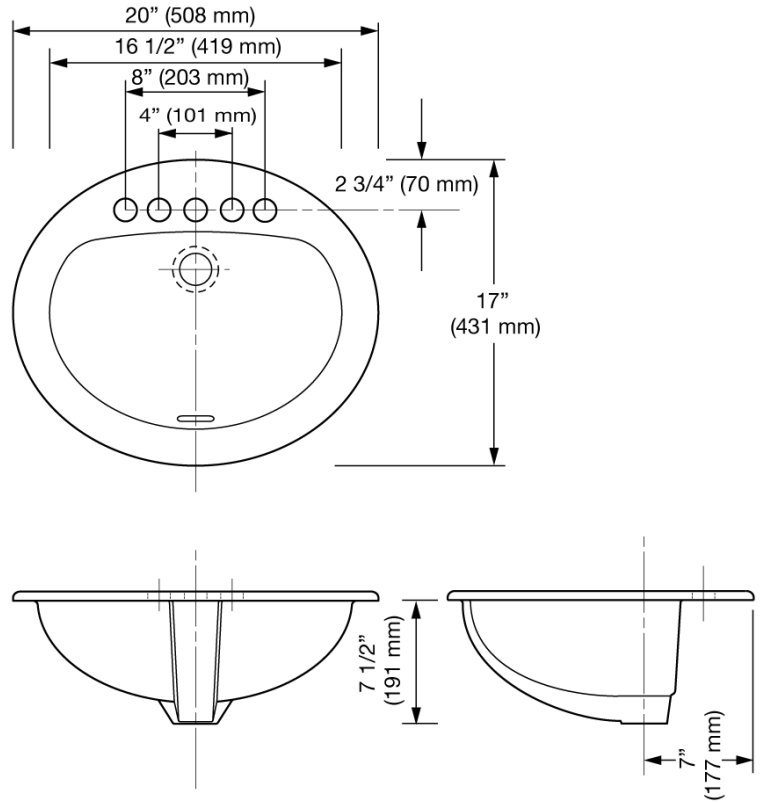

CODE NUMBER

3873802

DESCRIPTION

Vitreous China Drop-In Lavatory.

DETAILS

- Centerset: 8"
- Nominal Dimensions: 17" x 20" x 8" (432 x 508 x 203mm)

FEATURES

- White Vitreous China
- Drop-in
- Front overflow
- 8" (204mm) centerset
- 20" x 17" (508 mm x 431 mm)

DOWNLOADS

- [SS-3002, SS-3021, SS-3802 Cutout Template - PDF](#)
- [SS/ST/SU/WETS/WEUS Fixtures Repair and Maintenance Guide](#)
- [Additional Downloads](#)

ROUGH-IN**COMPLIANCES & CERTIFICATIONS**

(cUPC Certified, EPD, HPD)

NOTES

All information contained within this document subject to change without notice.

All vitreous china dimensions shown in these drawings are nominal and not to scale. Dimensions can vary within the tolerances established in the governing ASME A112.19.2/CSA B45.1 standard. It is important to consider this when planning rough-in and plumbing layouts.