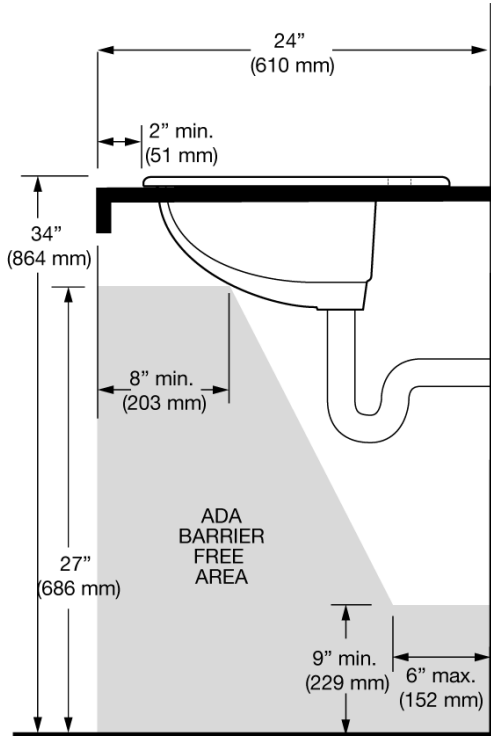

CODE NUMBER

3873802

DESCRIPTION

Vitreous China Drop-In Lavatory.

DETAILS

- Centerset: 8"
- Nominal Dimensions: 17" x 20" x 8" (432 x 508 x 203mm)

FEATURES

- White Vitreous China
- Drop-in
- Front overflow
- 8" (204mm) centerset
- 20" x 17" (508 mm x 431 mm)

DOWNLOADS

- [SS-3002, SS-3021, SS-3802 Cutout Template - PDF](#)
- [SS/ST/SU/WETS/WEUS Fixtures Repair and Maintenance Guide](#)
- [Additional Downloads](#)

ROUGH-IN**COMPLIANCES & CERTIFICATIONS**

(cUPC Certified, EPD, HPD)

NOTES

All information contained within this document subject to change without notice.

All vitreous china dimensions shown in these drawings are nominal and not to scale. Dimensions can vary within the tolerances established in the governing ASME A112.19.2/CSA B45.1 standard. It is important to consider this when planning rough-in and plumbing layouts.