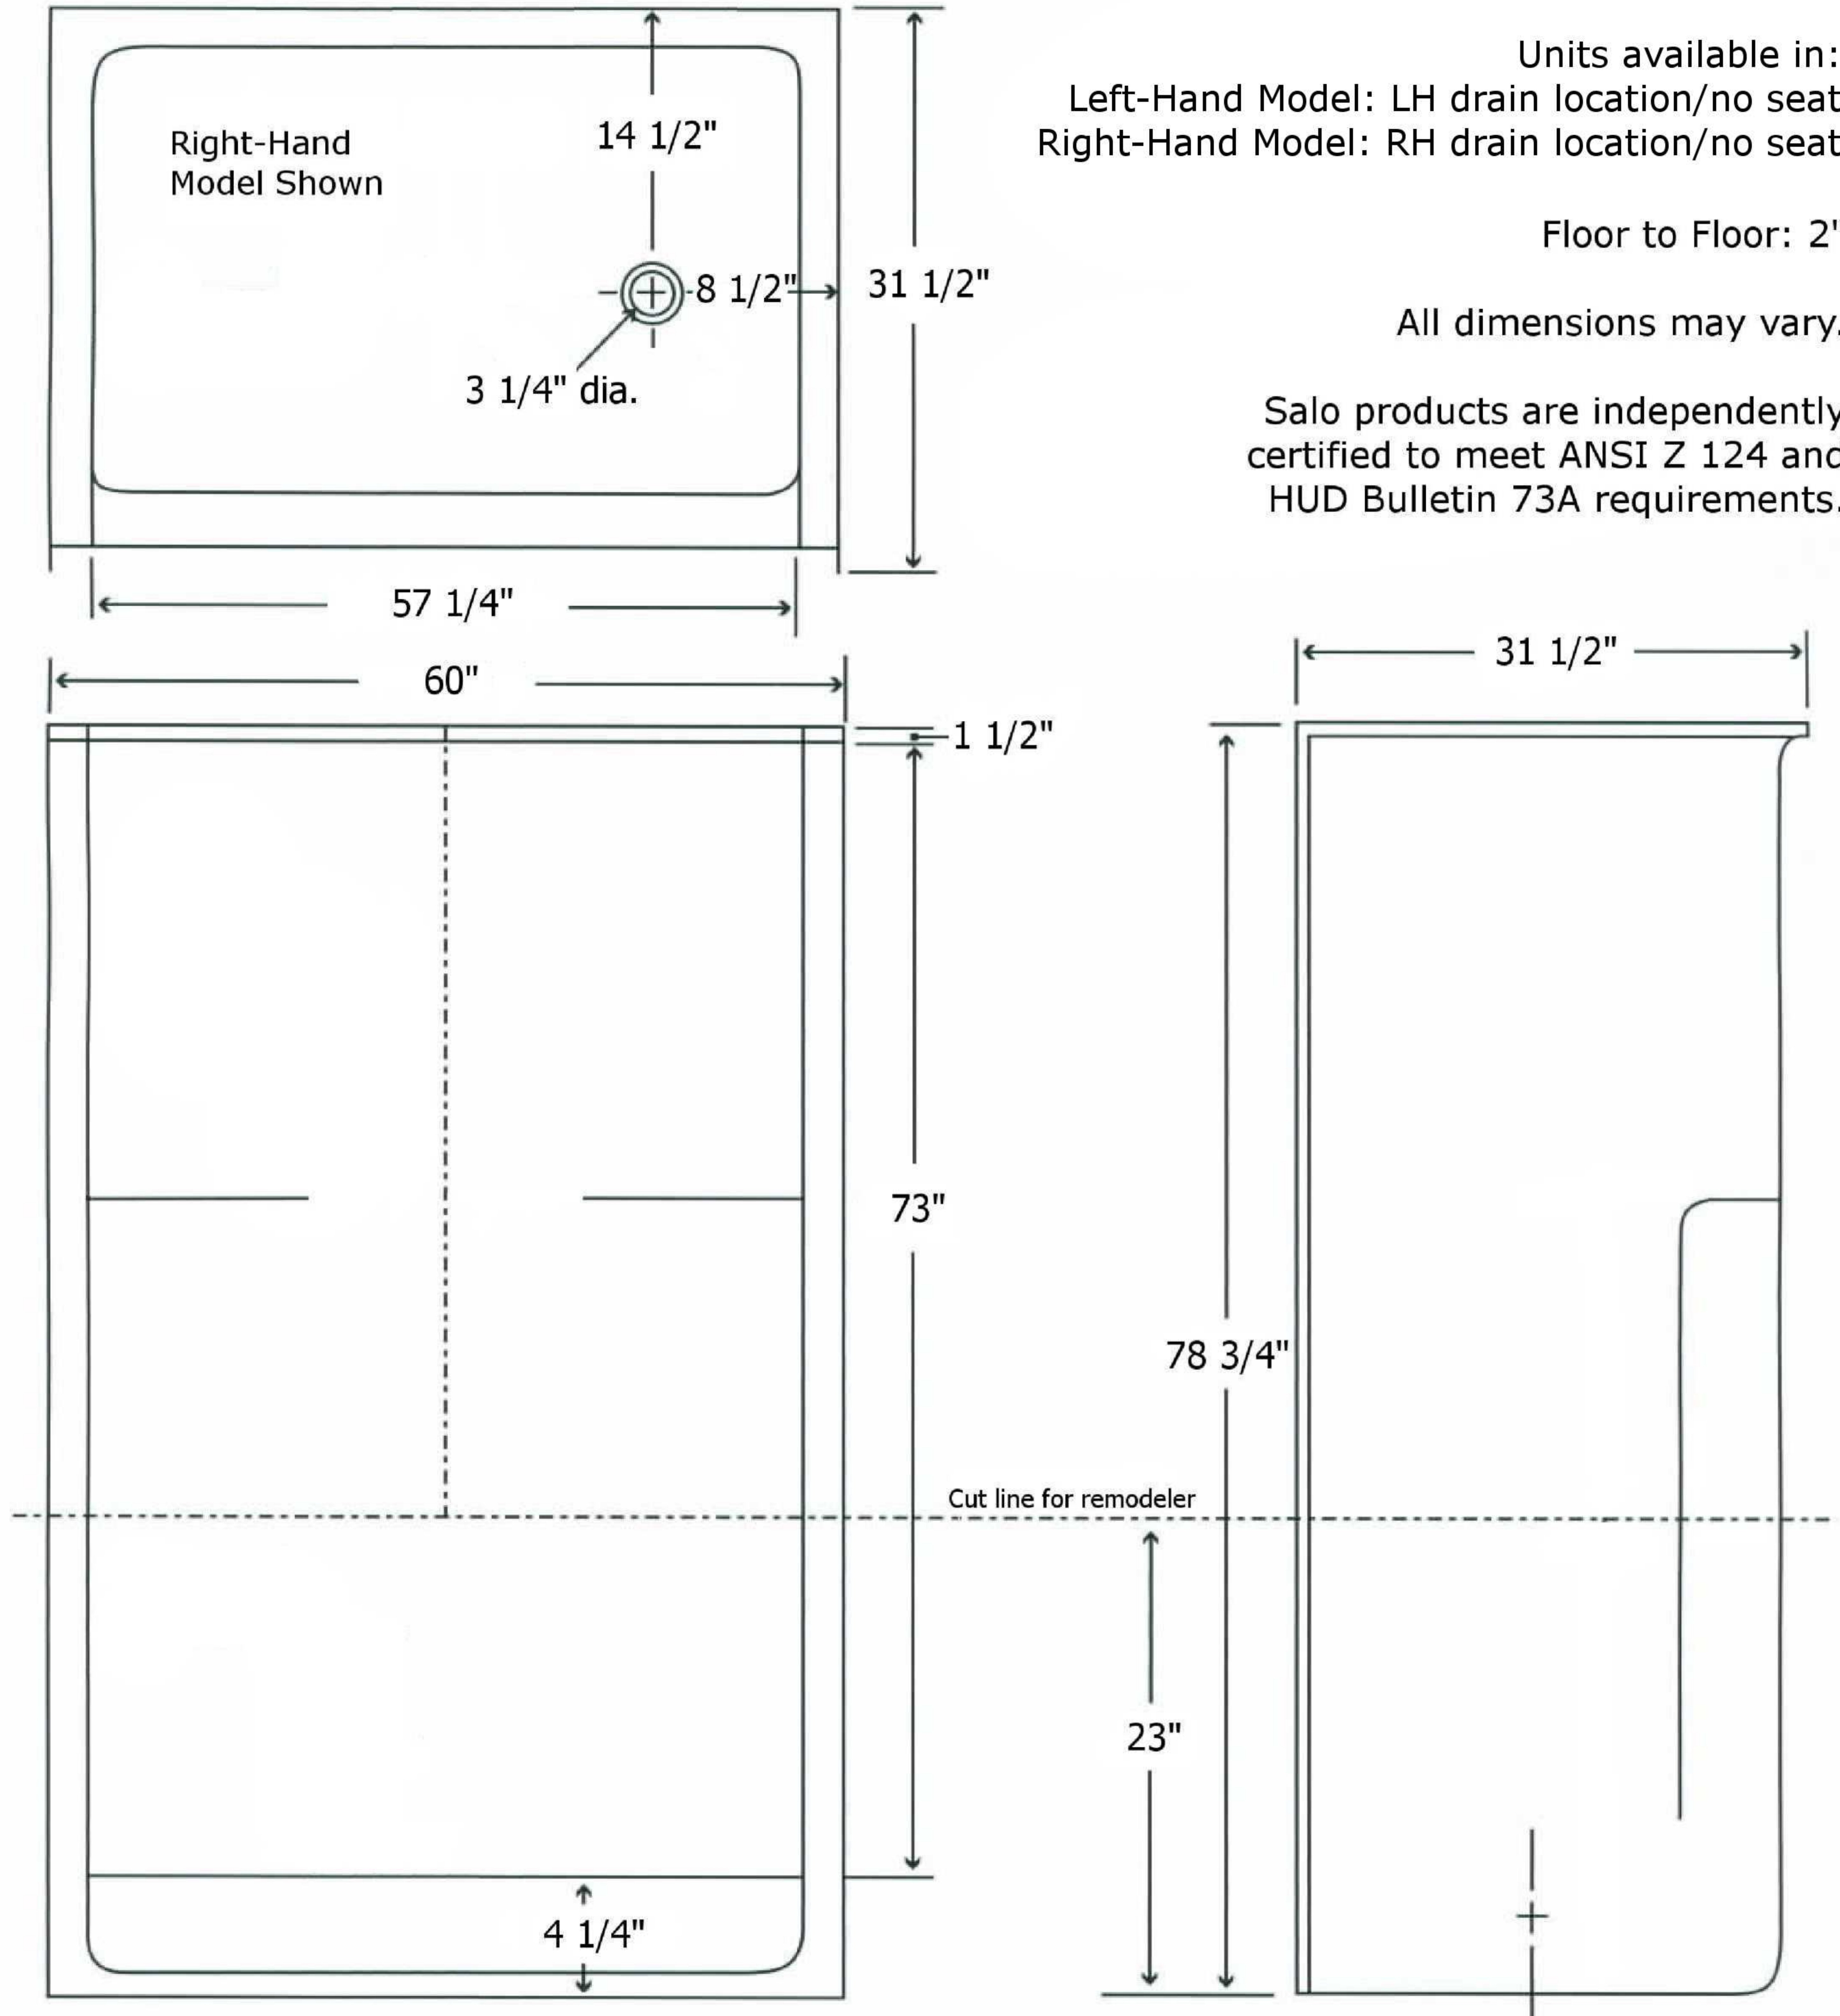

MODEL SED360-30 NS

3-piece remodeler

Width: 60"
Depth: 31 1/2"
Height: 78 3/4"

Units available in:
Left-Hand Model: LH drain location/no seat
Right-Hand Model: RH drain location/no seat

Floor to Floor: 2"

All dimensions may vary.

Salo products are independently certified to meet ANSI Z 124 and HUD Bulletin 73A requirements.