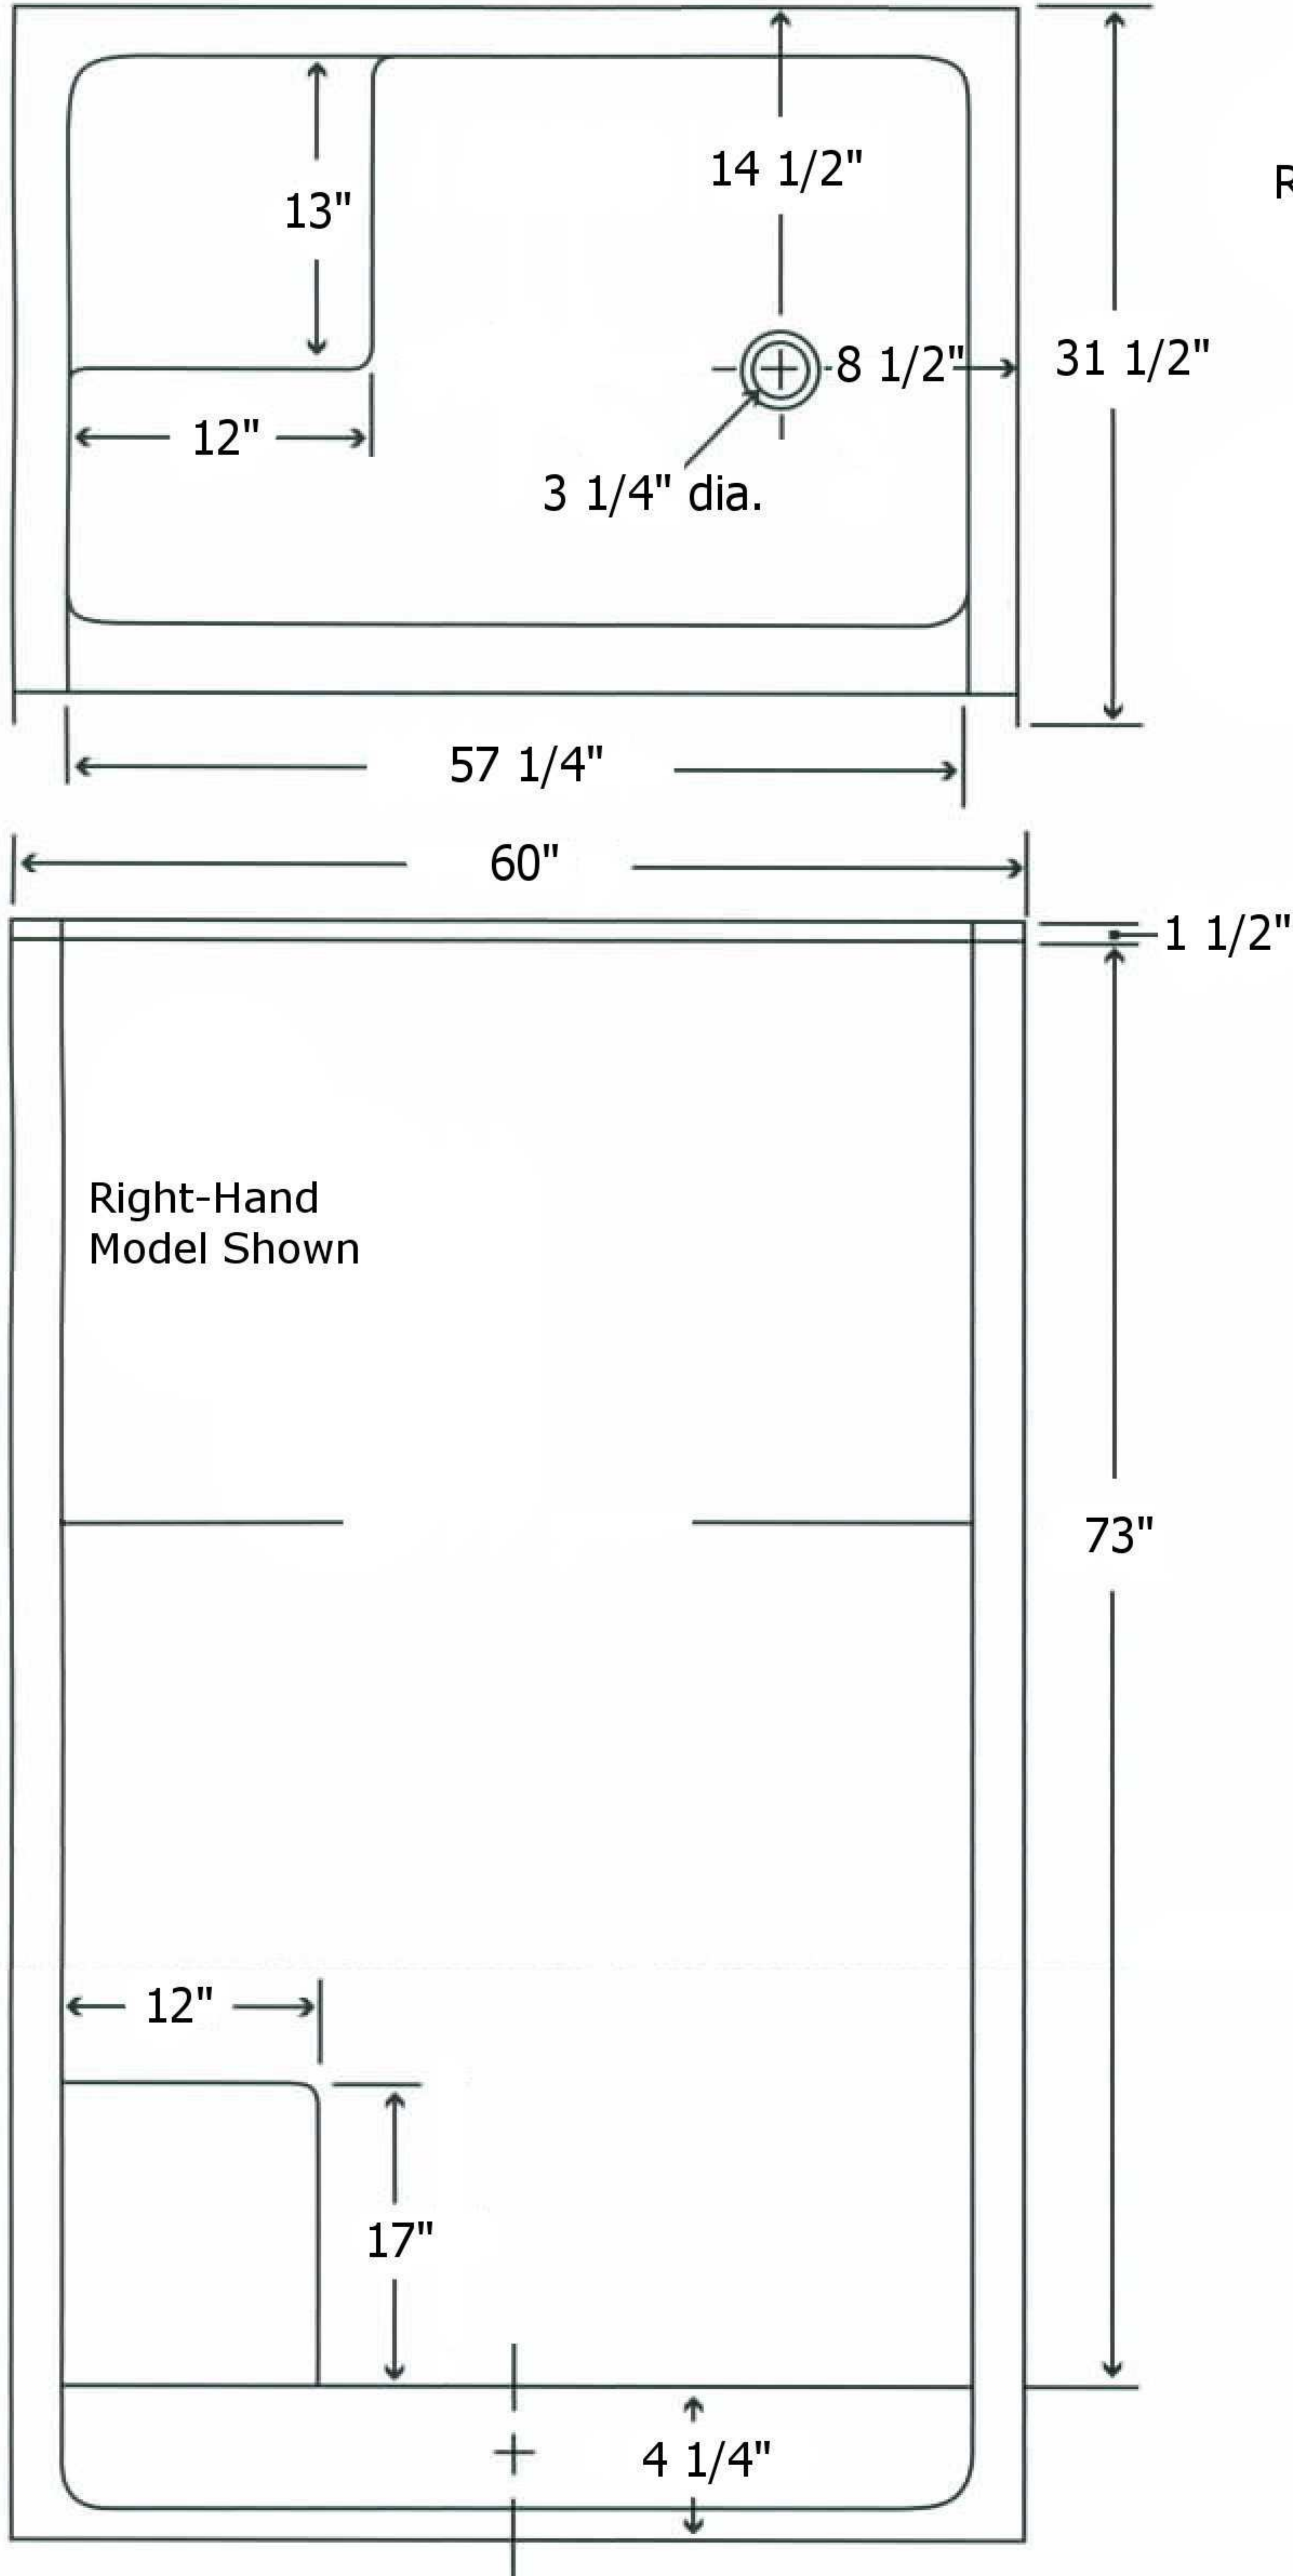

## MODEL SED160-30

1-piece

Width: 60"  
Depth: 31 1/2"  
Height: 78 3/4"

Units available in:  
Left-Hand Model: LH drain location/RH seat  
Right-Hand Model: RH drain location/LH seat

Floor to Floor: 2"

All dimensions may vary.

Salo products are independently certified to meet ANSI Z 124 and HUD Bulletin 73A requirements.