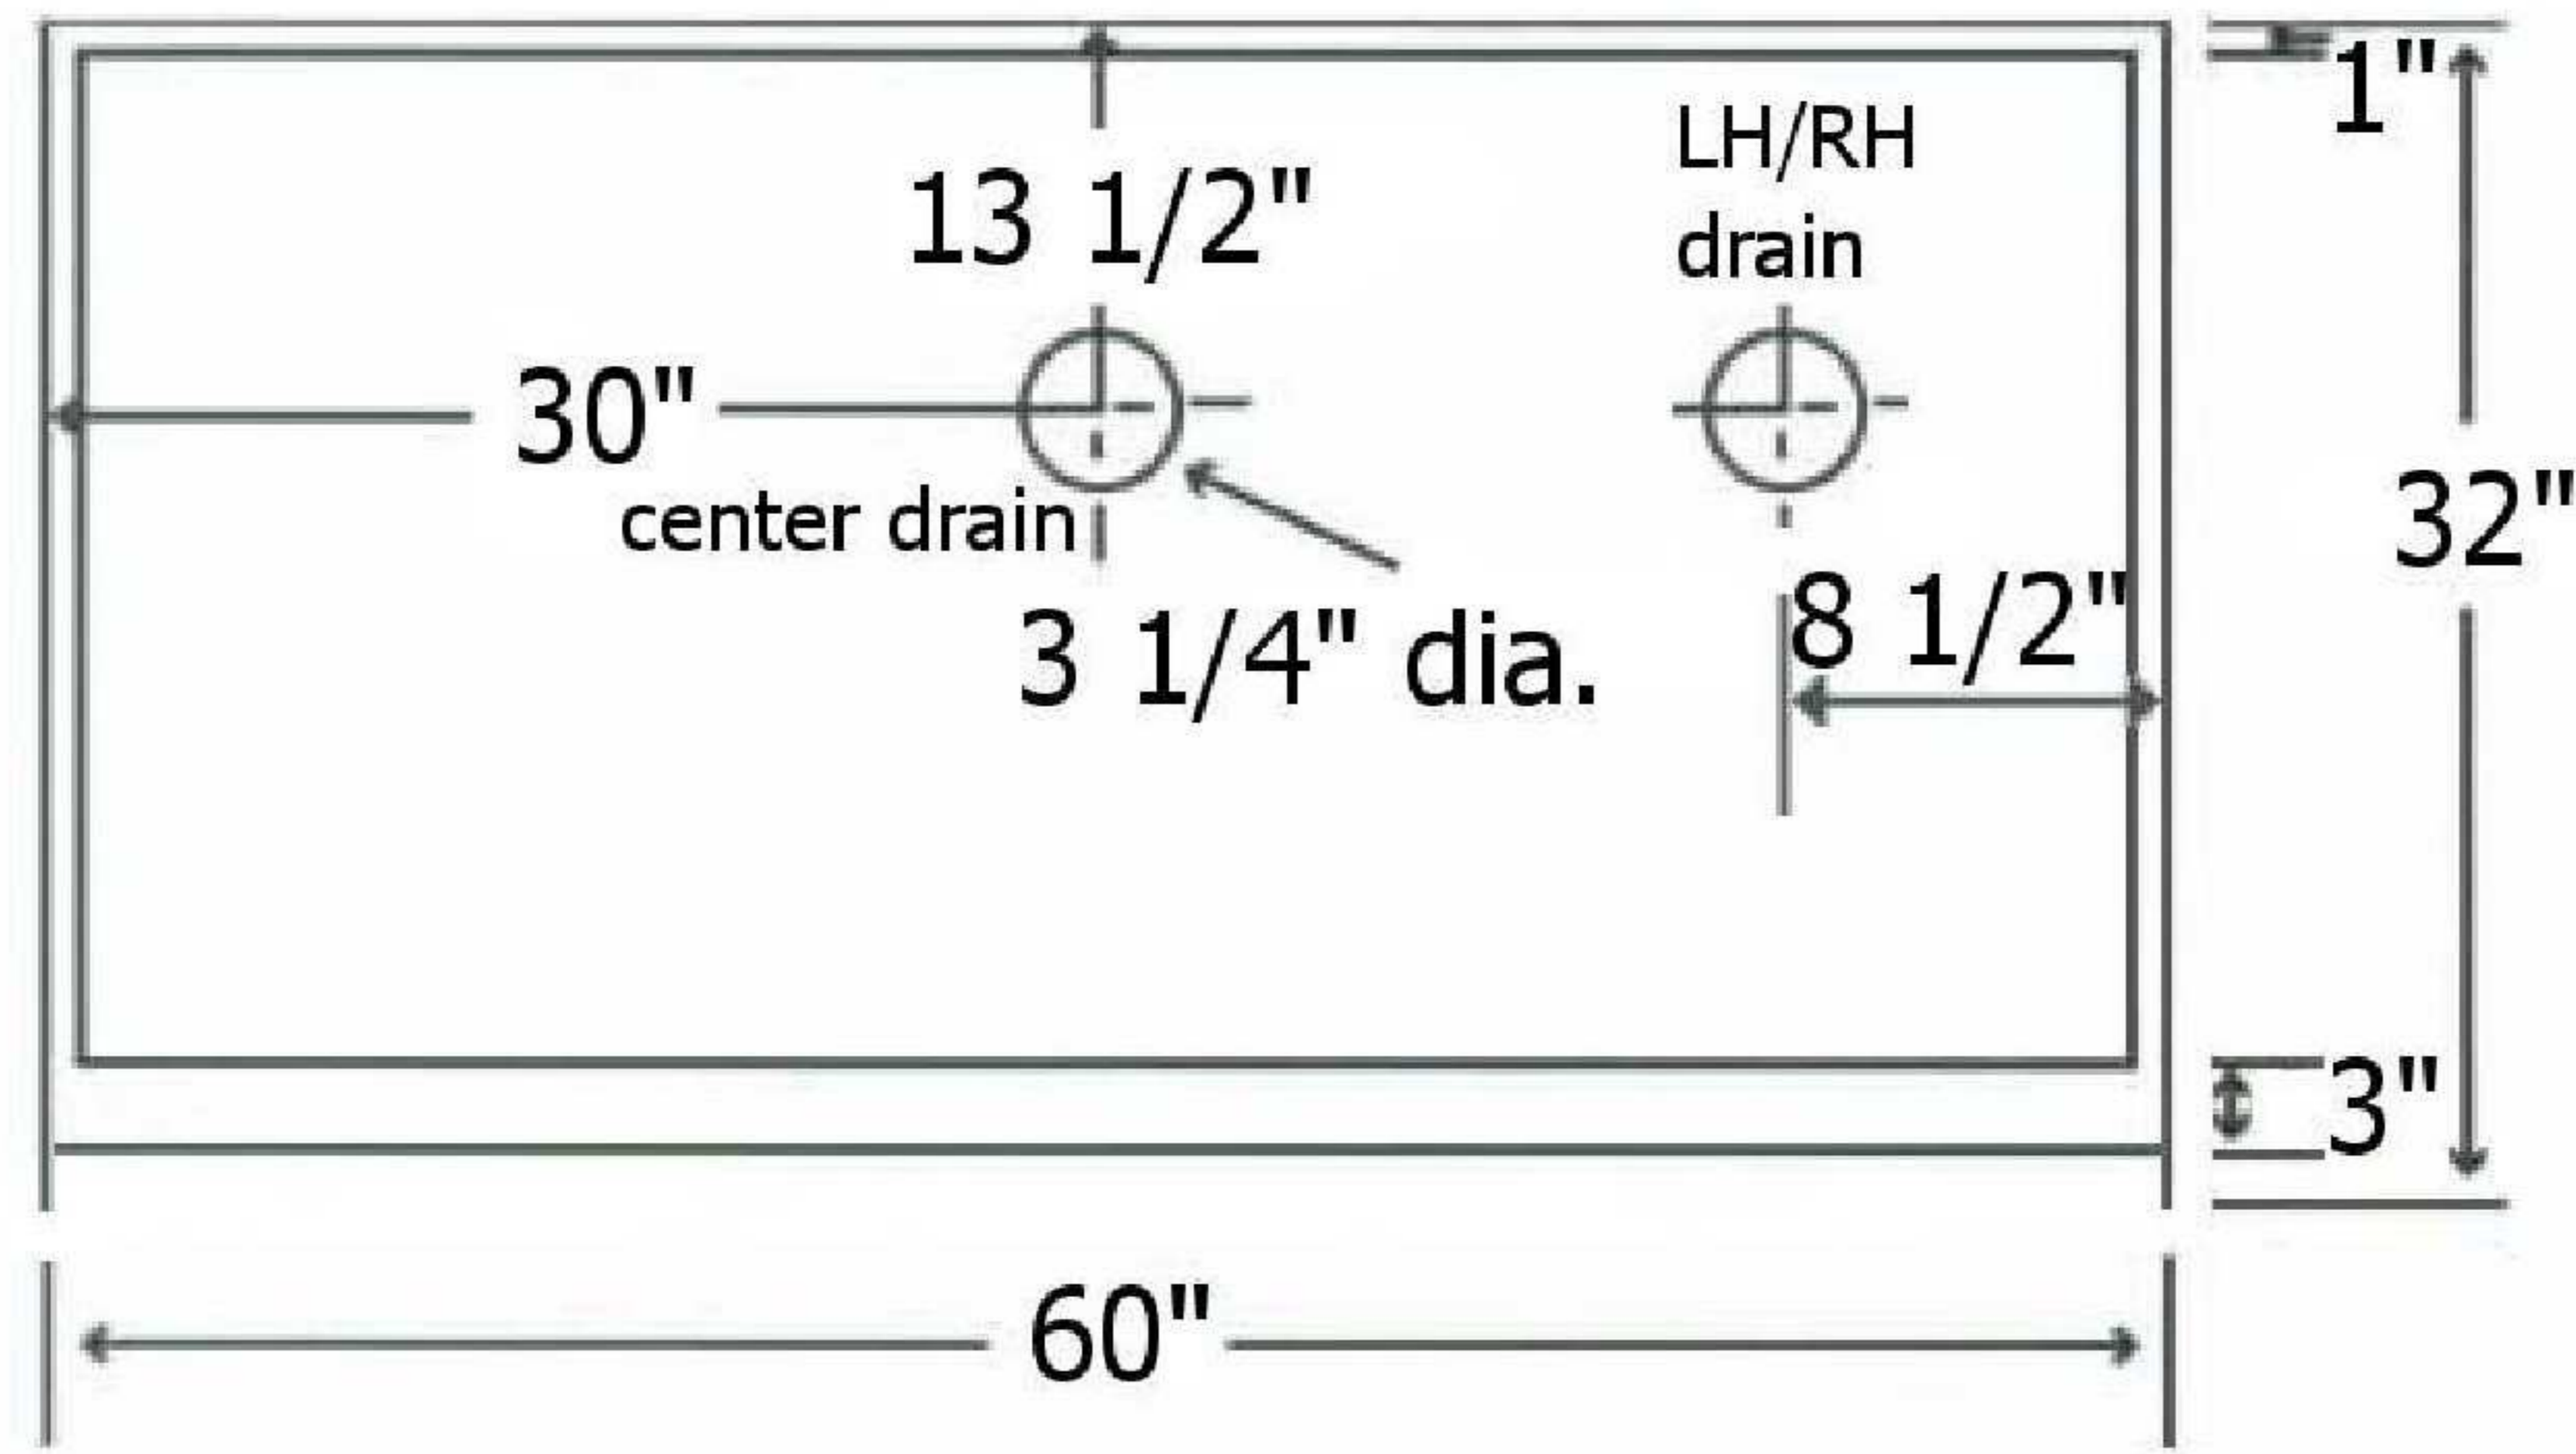

MODEL 60X32 PAN

Width: 60"
Depth: 32"
Height: 8 1/4"

Units available in:
Left-Hand, Right-Hand, or Center Drain

Floor to Floor: 1 3/4"

(C) 2010 Salo Manufacturing, Inc.