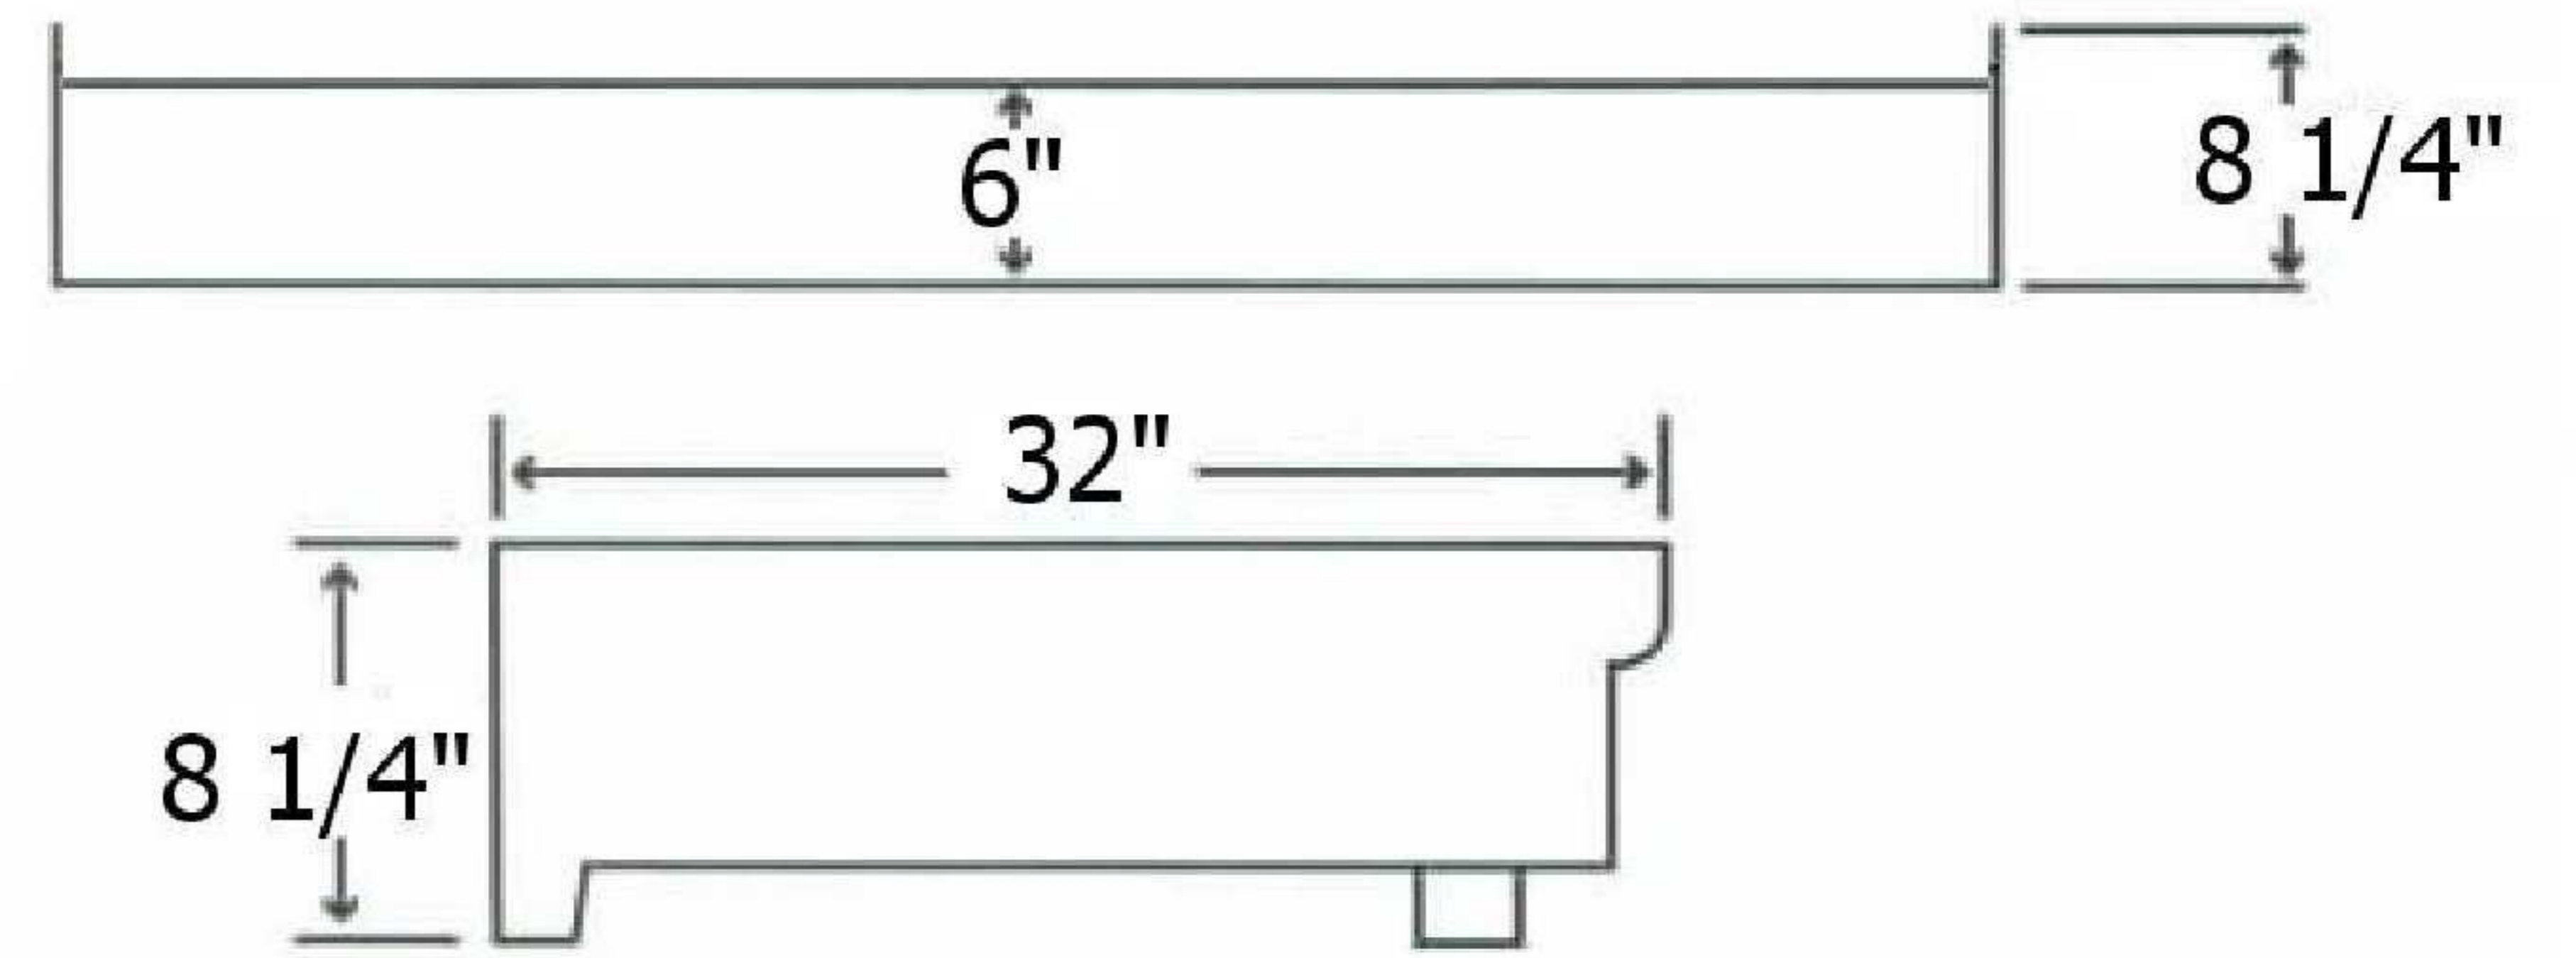

MODEL 60X32 PAN

Width: 60"
Depth: 32"
Height: 8 1/4"

Units available in:
Left-Hand, Right-Hand, or Center Drain

Floor to Floor: 1 3/4"

(C) 2010 Salo Manufacturing, Inc.