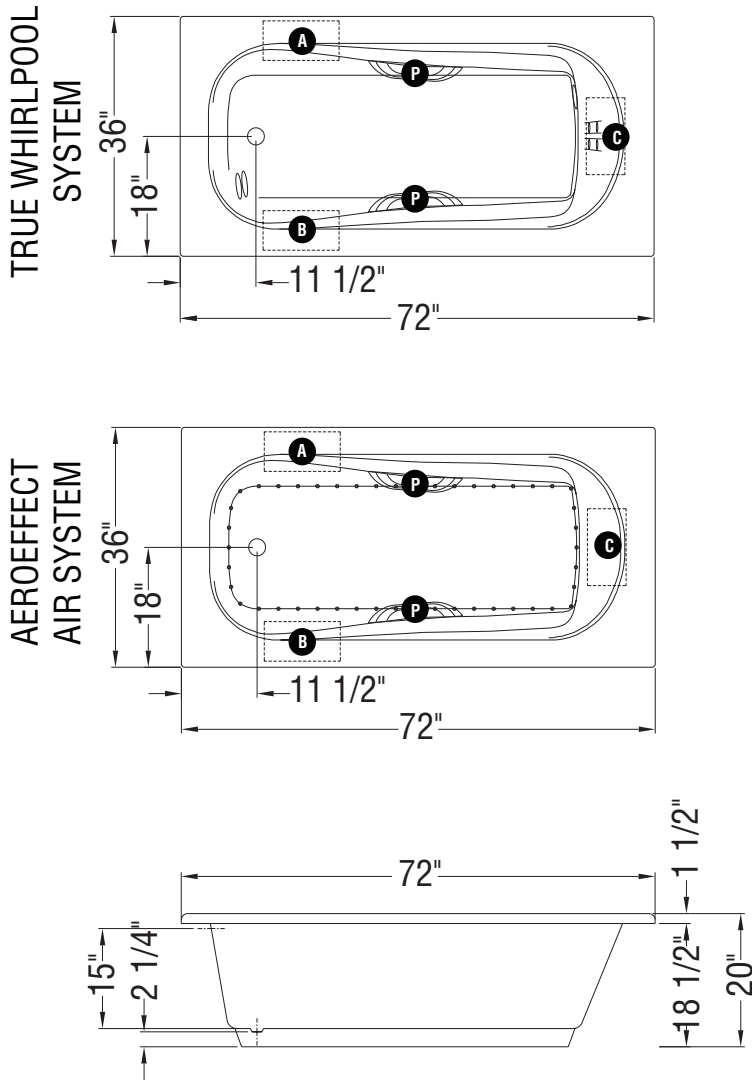

**Model**

**CS 63™**

72" x 36" x 20"

Water capacity  
Maximum 60 G  
Minimum 45 G

All dimensions are approximate. Structure measurements must be verified against the unit to ensure proper fit.

- A** : Indicates pump or blower positioning
- B** : Indicates pump or blower positioning
- C** : Indicates pump or blower positioning
- P** : Indicates optional grab bars positioning
- ( ○ ) : Indicates True Whirlpool jets positioning
- ( ● ) : Indicates Aeroeffect airjets positioning