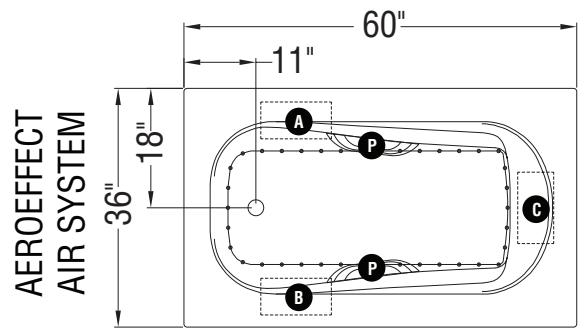

**Model**

**CS 53™**

60" x 36" x 20"

Water capacity  
Maximum 55 G  
Minimum 40 G

All dimensions are approximate. Structure measurements must be verified against the unit to ensure proper fit.

- A** : Indicates pump or blower positioning
- B** : Indicates pump or blower positioning
- C** : Indicates pump or blower positioning
- P** : Indicates optional grab bars positioning
- ( ○ ) : Indicates True Whirlpool jets positioning
- ( ● ) : Indicates Aeroeffect airjets positioning

\* A or B pump location could exceed by one in. on combo.