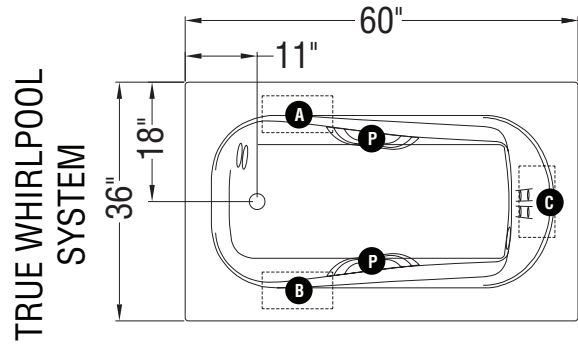

**Model**

**CS 53™**

60" x 36" x 20"

Water capacity  
Maximum 55 G  
Minimum 40 G

All dimensions are approximate. Structure measurements must be verified against the unit to ensure proper fit.

- A** : Indicates pump or blower positioning
- B** : Indicates pump or blower positioning
- C** : Indicates pump or blower positioning
- P** : Indicates optional grab bars positioning
- ( ○ ) : Indicates True Whirlpool jets positioning
- ( ● ) : Indicates Aeroeffect airjets positioning

\* A or B pump location could exceed by one in. on combo.