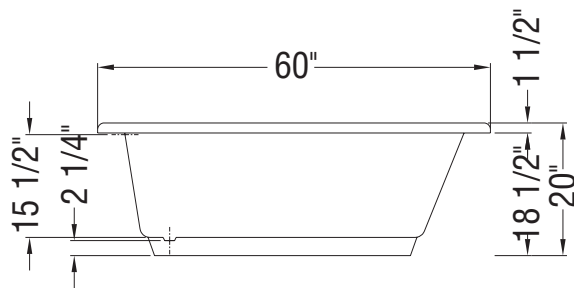

**Model**

**CS 53™**

60" x 36" x 20"

Water capacity  
Maximum 55 G  
Minimum 40 G

All dimensions are approximate. Structure measurements must be verified against the unit to ensure proper fit.

- A** : Indicates pump or blower positioning
- B** : Indicates pump or blower positioning
- C** : Indicates pump or blower positioning
- P** : Indicates optional grab bars positioning
- ( ○ ) : Indicates True Whirlpool jets positioning
- ( ● ) : Indicates Aeroeffect airjets positioning