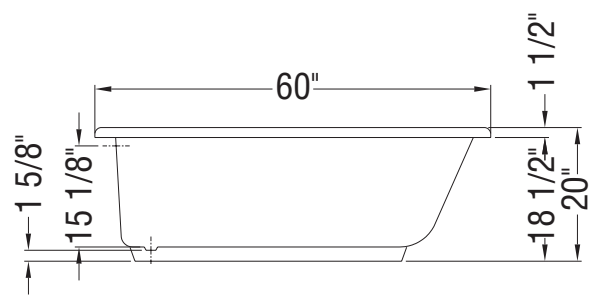

60" x 32" x 20"

(Length x Width x Height)

- One Chromatherapy light
- Skirt with removable panel
- Tile Flange
- Two Chromatherapy lights
- Two Grab Bars
- Two White Grab Bars (non-metallic)
- White Pillow

Model

CS 32™

60" x 32" x 20"

Water capacity
Maximum 55 G
Minimum 32 G

All dimensions are approximate. Structure measurements must be verified against the unit to ensure proper fit.

- : Indicates pump or blower positioning
- Ⓟ : Indicates optional grab bars positioning
- (○) : Indicates True Whirlpool jets positioning
- (●) : Indicates Aeroeffect airjets positioning