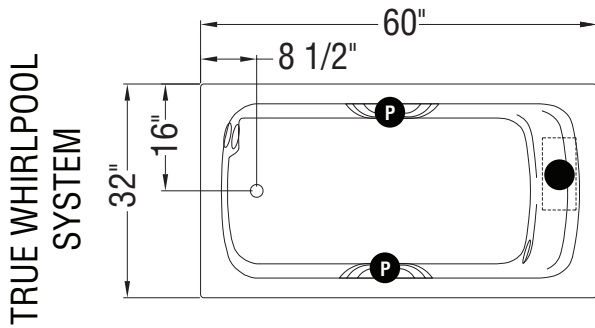

60" x 32" x 20"

(Length x Width x Height)

- One Chromatherapy light
- Skirt with removable panel
- Tile Flange
- Two Chromatherapy lights
- Two Grab Bars
- Two White Grab Bars (non-metallic)
- White Pillow

Model

CS 32™

60" x 32" x 20"

Water capacity
Maximum 55 G
Minimum 32 G

All dimensions are approximate. Structure measurements must be verified against the unit to ensure proper fit.

- : Indicates pump or blower positioning
- Ⓟ : Indicates optional grab bars positioning
- (○) : Indicates True Whirlpool jets positioning
- (●) : Indicates Aeroeffect airjets positioning