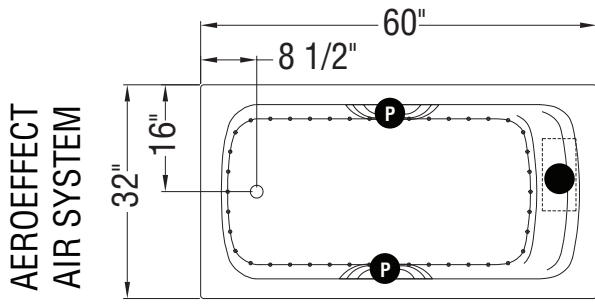

60" x 32" x 20"

(Length x Width x Height)

- One Chromatherapy light
- Skirt with removable panel
- Tile Flange
- Two Chromatherapy lights
- Two Grab Bars
- Two White Grab Bars (non-metallic)
- White Pillow

Model

CS 32™

60" x 32" x 20"

Water capacity
Maximum 55 G
Minimum 32 G

All dimensions are approximate. Structure measurements must be verified against the unit to ensure proper fit.

- : Indicates pump or blower positioning
- Ⓟ : Indicates optional grab bars positioning
- (○) : Indicates True Whirlpool jets positioning
- (●) : Indicates Aeroeffect airjets positioning