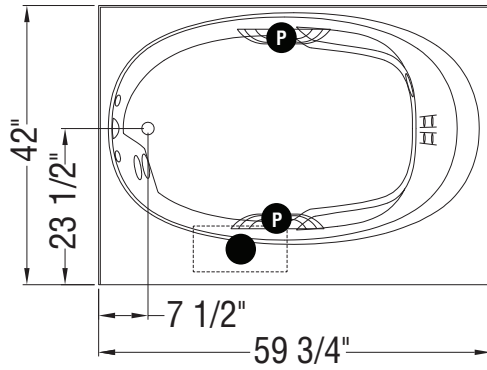

71 3/4" x 42" x 20"

59 3/4" 42" 20"

(Length x Width x Height)

- Removable IFS Panel
- Two White Grab Bars (non-metallic)
- White Pillow
- One Chromatherapy light
- Two Chromatherapy lights
- Water heater
- Two Grab Bars

Model

CS 05 IFS™

59 3/4" x 42" x 20"

0 mm

Water capacity

Maximum 62 G

Minimum 54 G

All dimensions are approximate. Structure measurements must be verified against the unit to ensure proper fit.

TRUE WHIRLPOOL
SYSTEM

AEROEFFECT
AIR SYSTEM

- : Indicates pump or blower positioning
- P : Indicates optional grab bars positioning
- (○) : Indicates True Whirlpool jets positioning
- (●) : Indicates Aeroeffect airjets positioning