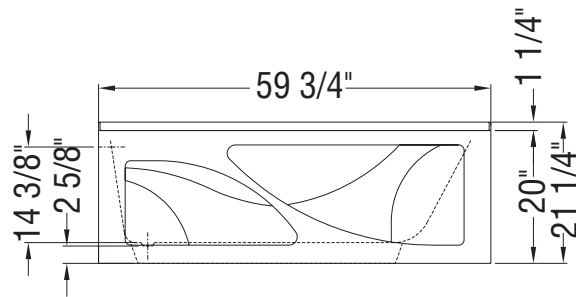

71 3/4" x 42" x 20"

59 3/4" 42" 20"

(Length x Width x Height)

- Removable IFS Panel
- Two White Grab Bars (non-metallic)
- White Pillow
- One Chromatherapy light
- Two Chromatherapy lights
- Water heater
- Two Grab Bars

Model

CS 05 IFS™

59 3/4" x 42" x 20"

0 mm

Water capacity

Maximum 62 G

Minimum 54 G

All dimensions are approximate. Structure measurements must be verified against the unit to ensure proper fit.

TRUE WHIRLPOOL
SYSTEM

AEROEFFECT
AIR SYSTEM

- : Indicates pump or blower positioning
- P : Indicates optional grab bars positioning
- (○) : Indicates True Whirlpool jets positioning
- (●) : Indicates Aeroeffect airjets positioning