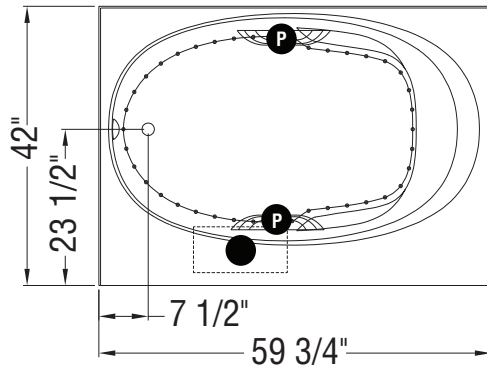

71 3/4" x 42" x 20"

59 3/4" 42" 20"

(Length x Width x Height)

- Removable IFS Panel
- Two White Grab Bars (non-metallic)
- White Pillow
- One Chromatherapy light
- Two Chromatherapy lights
- Water heater
- Two Grab Bars

Model

CS 05 IFS™

59 3/4" x 42" x 20"

0 mm

Water capacity

Maximum 62 G

Minimum 54 G

All dimensions are approximate. Structure measurements must be verified against the unit to ensure proper fit.

TRUE WHIRLPOOL
SYSTEM

AEROEFFECT
AIR SYSTEM

- : Indicates pump or blower positioning
- P : Indicates optional grab bars positioning
- (○) : Indicates True Whirlpool jets positioning
- (●) : Indicates Aeroeffect airjets positioning