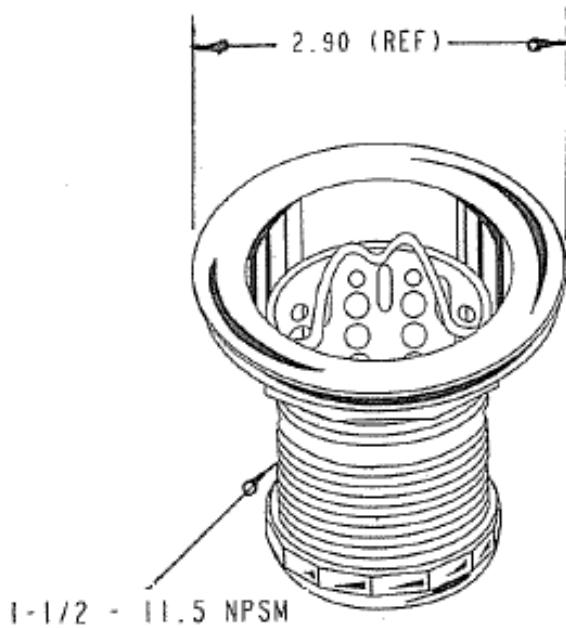

**Dearborn®
Brass**

4675 W. 160th St.
Cleveland, Ohio 44135
Ph: (800) 321-9532
Fax: (800) 321-9535
www.dearbornbrass.com

SUBMITTAL SPECIFICATION

**3785A BRASS
BAR SINK STRAINER WITH CRUMB CUP**

Engineering Specification: Dearborn Brass 3785A Brass Bar Sink Strainer with Crumb Cup is manufactured of a brass body and stainless steel crumb cup basket with handle. This product is ideal for installation in residential 2" bar sinks.

Job Reference

DESCRIPTION

- 3785A Brass Bar Sink Strainer Assembly
 - BODY: Chrome-plated Stainless Steel
 - BASKET: Stainless steel with crumb cup
- Durable stainless steel basket with handle

✓	Product No.	Description	Carton Quantity	Carton Weight (lbs)
	3785A	Brass Bar Sink Strainer with Crumb Cup	12	6
	3785ABN	Brass Bar Sink Strainer with Crumb Cup with Brass Nuts	12	6
	3785AT	Brass Bar Sink Strainer with Crumb Cup with 4" Chrome Plated Tailpiece	12	6
	4201-8-1	Replacement Basket Strainer for 3785A	1	.05