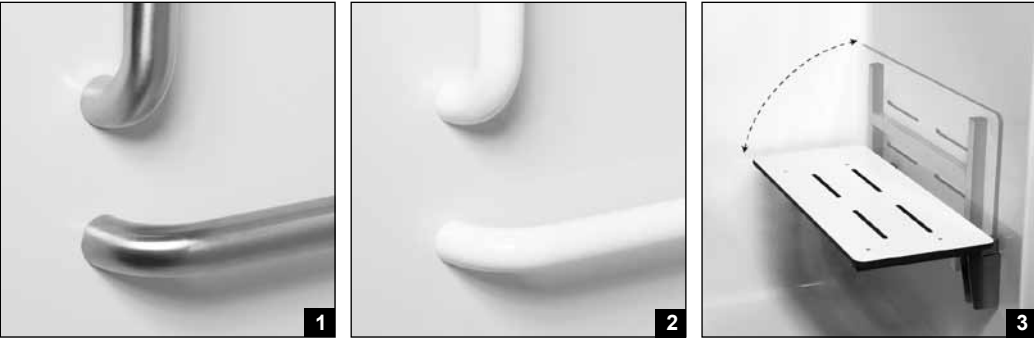

SH-6034 / TLV-RS
(RH seat / 3-bar package)
Model & Package Illustrated

	Std Unit	ABF Unit
A	75-5/8"	77-5/8"
B	74-3/8"	76-3/8"
C	4"	6"
D	1"	3"
E	-	-
F	-	-

NOTE: Positioning of factory attached grab bars and seat allow for installation of a shower enclosure.

Home Innovation
LAB CERTIFIED™

Dimensions shown are maximum. Due to the nature of the materials involved, actual unit dimensions can vary (tolerances: + / -1/8 inch). Oasis reserves the right to modify or discontinue product and/or associated equipment without prior written or verbal notification or obligation.

- Photo 1: Grab Bars: Factory-installed 1.50-inch diameter, concealed attachment, 18 gauge, #304 brushed stainless steel grab bars. Concealed attachment design provides tamper-resistance and minimizes debris collection areas at contact points, compared to common exposed flange bar designs, without compromising bar attachment integrity. (Reinforced areas include a structural core material encapsulated in FRP composite.)
- Photo 2: Grab Bars: Factory-installed 1.25-inch dia. powder coated (in finishes listed above), concealed attachment, 18 gauge, #304 stainless steel grab bars. Concealed attachment design provides tamper-resistance and minimizes debris collection areas at contact points, compared to common exposed flange bar designs, without compromising bar attachment integrity. (Reinforced areas include a structural core material encapsulated in FRP composite.)
- Photo 3: Shower Bench Seat: Factory-installed shower bench seat with non-porous, high-pressure laminate upper and lower surfaces, fused to high-density phenolic core. The seat area secures to an 18 gauge, #304 stainless steel framework, and easily pivots upward to store along the wall without supplemental fasteners. Heavy-duty wall (hinge) bracket design eliminates supplemental legs and is formed from 10 gauge, #304 brushed stainless steel. (Reinforced area includes a structural core material encapsulated in FRP composite.)