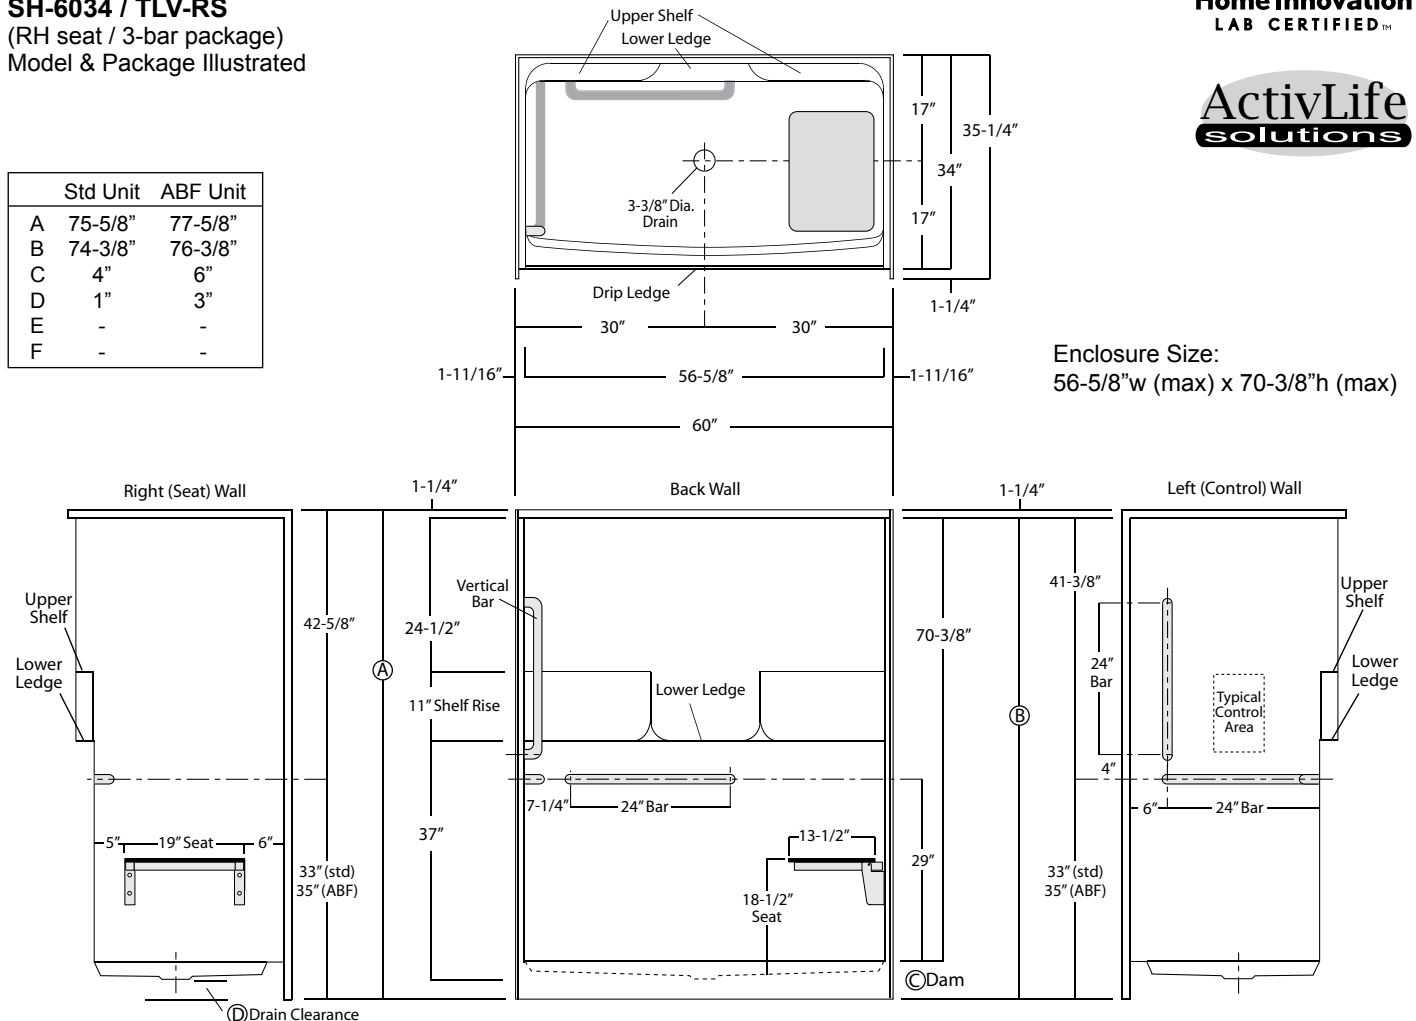

Oasis 60-inch Shower Compartment With ActivLife 3-Bar (2-horizontal / 1-vertical) And Folding Seat Package

60-inch / Private Access / Bars & Seat

Specification – Oasis one-piece FRP gelcoat shower compartment SH-6034, offered in a standard 4-inch or 6-inch (ABF) dam configuration. ActivLife package includes a horizontal bar across the back wall and side wall opposite the seat, a vertical bar on the side wall opposite the seat, and a folding seat.

SH-6034 / TLV-RS
(RH seat / 3-bar package)
Model & Package Illustrated

	Std Unit	ABF Unit
A	75-5/8"	77-5/8"
B	74-3/8"	76-3/8"
C	4"	6"
D	1"	3"
E	-	-
F	-	-

NOTE: Positioning of factory attached grab bars and seat allow for installation of a shower enclosure.

Home Innovation
LAB CERTIFIED™

Dimensions shown are maximum. Due to the nature of the materials involved, actual unit dimensions can vary (tolerances: + / -1/8 inch). Oasis reserves the right to modify or discontinue product and/or associated equipment without prior written or verbal notification or obligation.

Model ID	Package Code	Description (define configuration referencing seat side)
SH-6034 (Std or ABF)	/ TLV-RS (right seat)	60" x 34", center drain shower with 4" (std) or 6" (ABF) dam, and ActivLife 1.50" dia. stainless steel 3-bar and seat package (single horizontal back wall bar, single horizontal and vertical bar on side wall opposite seat, and folding seat).
SH-6034 (Std or ABF)	/ TLV-LS (left seat)	