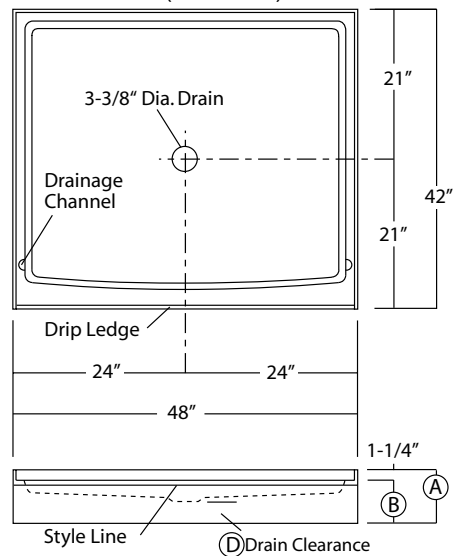

| | |
|---------------------|--|
| Rough-In Dimensions | SB-3636 36" wide x 36" deep x 5-1/4" high (std model) SP-4 36" wide x 47-5/8" deep x 7-1/4" high SB-4239 42" wide x 39" deep x 5-1/4" high (std model) SB-4242 42" wide x 42" deep x 5-1/4" high (std model) SB-4832 48" wide x 32" deep x 5-1/4" high (std model) SB-4834 48" wide x 34" deep x 5-1/4" high (std model) SB-4836 48" wide x 36" deep x 5-1/4" high (std model) SB-4839 48" wide x 39" deep x 5-1/4" high (std model) SB-4842 48" wide x 42" deep x 5-1/4" high (std model) |
|---------------------|--|

Dimensional Legend

SB-3636 / SB-4239
SB-4242 / SB-4832

| | Std Unit | ABF Unit |
|---|----------|----------|
| A | 5-1/4" | 7-1/4" |
| B | 4" | 6" |
| C | - | - |
| D | 1" | 3" |

NOTE:
Critical enclosure dimensions should be taken directly from the installed shower base with finished wall surround.

SB-4834 ABF (illustrated)

SB-4836 ABF (illustrated)

Dimensional Legend

SB-4834 / SB-4836
SB-4839 / SB-4842

| | Std Unit | ABF Unit |
|---|----------|----------|
| A | 5-1/4" | 7-1/4" |
| B | 4" | 6" |
| C | - | - |
| D | 1" | 3" |

NOTE:

Critical enclosure dimensions should be taken directly from the installed shower base with finished wall surround.

SB-4839 ABF (illustrated)

SB-4842 ABF (illustrated)

Photographic images may include optional components and appear different than actual product.
Dimensions shown are maximum. Due to the nature of the materials involved, actual unit dimensions can vary (tolerances: +/-1/8 inch)
Oasis reserves the right to modify or discontinue product and/or associated equipment without prior written or verbal notification or obligation.