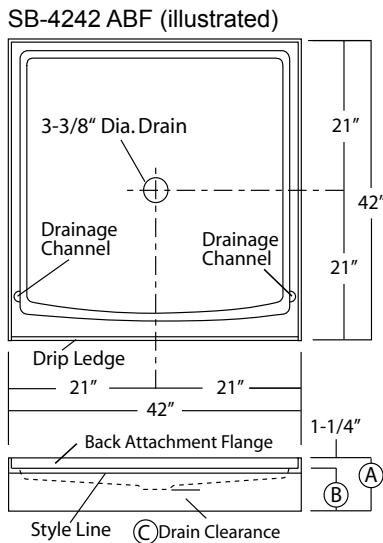

| | |
|---------------------|--|
| Rough-In Dimensions | SB-3636 36" wide x 36" deep x 5-1/4" high (std model) SP-4 36" wide x 47-5/8" deep x 7-1/4" high SB-4239 42" wide x 39" deep x 5-1/4" high (std model) SB-4242 42" wide x 42" deep x 5-1/4" high (std model) SB-4832 48" wide x 32" deep x 5-1/4" high (std model) SB-4834 48" wide x 34" deep x 5-1/4" high (std model) SB-4836 48" wide x 36" deep x 5-1/4" high (std model) SB-4839 48" wide x 39" deep x 5-1/4" high (std model) SB-4842 48" wide x 42" deep x 5-1/4" high (std model) |
|---------------------|--|

| Unit Features | Special Notes |
|---|--|
| <ul style="list-style-type: none"> ● One-Piece Gelcoat Surface ● 3-3/8" Center Drain (see reverse side for location) ● Integral Tile Flange ● Balsa Wood Core Floor Structure ● Textured Floor Pattern | <ul style="list-style-type: none"> ■ ABF Models Provide 3" of Drain Clearance ■ Minimal Dam Threshold Version Available (see SB-MD-4239 model) ■ Individually Packaged In Cartons |

| Unit Order Numbers | | | |
|--------------------|--|--|--|
| Gelcoat: | SB-3636 SB-3636 ABF SP-4 SB-4239 SB-4239 ABF | SB-4242 SB-4242 ABF SB-4832 SB-4832 ABF SB-4834 SB-4834 ABF | SB-4836 SB-4836 ABF SB-4839 SB-4839 ABF SB-4842 SB-4842 ABF |

Dimensional Legend

SB-3636 / SB-4239
SB-4242 / SB-4832

| | Std Unit | ABF Unit |
|---|----------|----------|
| A | 5-1/4" | 7-1/4" |
| B | 4" | 6" |
| C | - | - |
| D | 1" | 3" |

NOTE:
Critical enclosure dimensions should be taken directly from the installed shower base with finished wall surround.