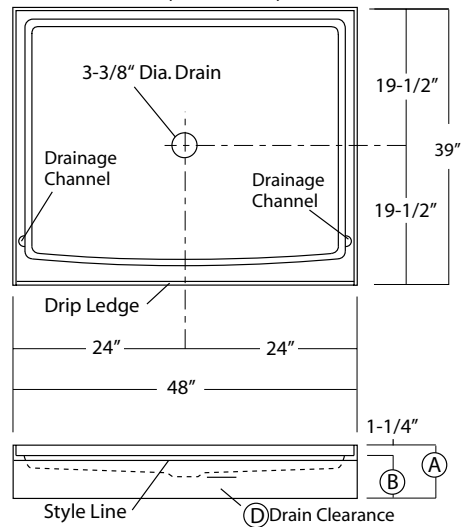

| | |
|---------------------|--|
| Rough-In Dimensions | SB-3636 36" wide x 36" deep x 5-1/4" high (std model) SP-4 36" wide x 47-5/8" deep x 7-1/4" high SB-4239 42" wide x 39" deep x 5-1/4" high (std model) SB-4242 42" wide x 42" deep x 5-1/4" high (std model) SB-4832 48" wide x 32" deep x 5-1/4" high (std model) SB-4834 48" wide x 34" deep x 5-1/4" high (std model) SB-4836 48" wide x 36" deep x 5-1/4" high (std model) SB-4839 48" wide x 39" deep x 5-1/4" high (std model) SB-4842 48" wide x 42" deep x 5-1/4" high (std model) |
|---------------------|--|

Dimensional Legend

SB-3636 / SB-4239
SB-4242 / SB-4832

| | Std Unit | ABF Unit |
|---|----------|----------|
| A | 5-1/4" | 7-1/4" |
| B | 4" | 6" |
| C | - | - |
| D | 1" | 3" |

NOTE:
Critical enclosure dimensions should be taken directly from the installed shower base with finished wall surround.

SB-4834 ABF (illustrated)

SB-4836 ABF (illustrated)

Dimensional Legend

SB-4834 / SB-4836
SB-4839 / SB-4842

| | Std Unit | ABF Unit |
|---|----------|----------|
| A | 5-1/4" | 7-1/4" |
| B | 4" | 6" |
| C | - | - |
| D | 1" | 3" |

NOTE:

Critical enclosure dimensions should be taken directly from the installed shower base with finished wall surround.

SB-4839 ABF (illustrated)

SB-4842 ABF (illustrated)

Photographic images may include optional components and appear different than actual product.
Dimensions shown are maximum. Due to the nature of the materials involved, actual unit dimensions can vary (tolerances: +/-1/8 inch)
Oasis reserves the right to modify or discontinue product and/or associated equipment without prior written or verbal notification or obligation.