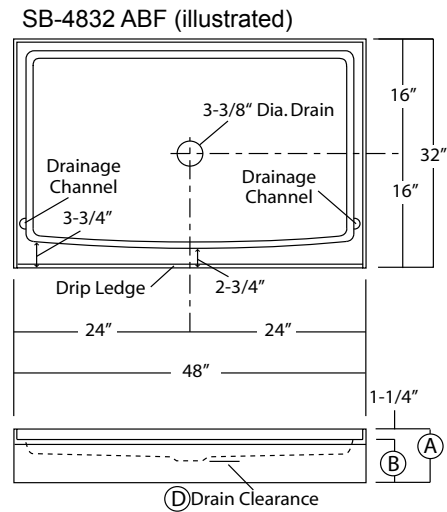

| | |
|---------------------|--|
| Rough-In Dimensions | SB-3636 36" wide x 36" deep x 5-1/4" high (std model) SP-4 36" wide x 47-5/8" deep x 7-1/4" high SB-4239 42" wide x 39" deep x 5-1/4" high (std model) SB-4242 42" wide x 42" deep x 5-1/4" high (std model) SB-4832 48" wide x 32" deep x 5-1/4" high (std model) SB-4834 48" wide x 34" deep x 5-1/4" high (std model) SB-4836 48" wide x 36" deep x 5-1/4" high (std model) SB-4839 48" wide x 39" deep x 5-1/4" high (std model) SB-4842 48" wide x 42" deep x 5-1/4" high (std model) |
|---------------------|--|

| | |
|---------------------|--|
| Finished Dimensions | SB-3636 36" wide x 36" deep x 4" high (std model) SP-4 36" wide x 47-5/8" deep x 6" high SB-4239 42" wide x 39" deep x 4" high (std model) SB-4242 42" wide x 42" deep x 4" high (std model) SB-4832 48" wide x 32" deep x 4" high (std model) SB-4834 48" wide x 34" deep x 4" high (std model) SB-4836 48" wide x 36" deep x 4" high (std model) SB-4839 48" wide x 39" deep x 4" high (std model) SB-4842 48" wide x 42" deep x 4" high (std model) |
|---------------------|--|

| Unit Order Numbers | | | |
|--------------------|--|--|--|
| Gelcoat: | SB-3636 SB-3636 ABF SP-4 SB-4239 SB-4239 ABF | SB-4242 SB-4242 ABF SB-4832 SB-4832 ABF SB-4834 SB-4834 ABF | SB-4836 SB-4836 ABF SB-4839 SB-4839 ABF SB-4842 SB-4842 ABF |

Dimensional Legend

SB-3636 / SB-4239
SB-4242 / SB-4832

| | Std Unit | ABF Unit |
|---|----------|----------|
| A | 5-1/4" | 7-1/4" |
| B | 4" | 6" |
| C | - | - |
| D | 1" | 3" |

NOTE:
Critical enclosure dimensions should be taken directly from the installed shower base with finished wall surround.