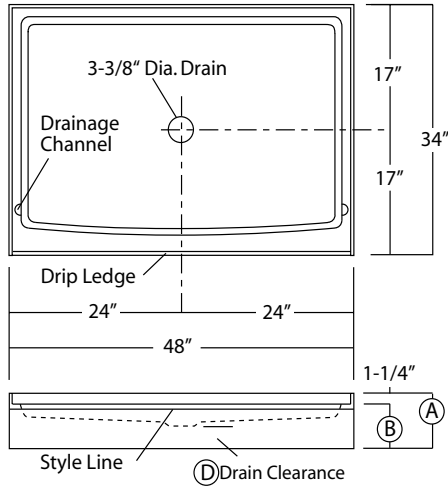

| | |
|---------------------|--|
| Rough-In Dimensions | SB-3636 36" wide x 36" deep x 5-1/4" high (std model) SP-4 36" wide x 47-5/8" deep x 7-1/4" high SB-4239 42" wide x 39" deep x 5-1/4" high (std model) SB-4242 42" wide x 42" deep x 5-1/4" high (std model) SB-4832 48" wide x 32" deep x 5-1/4" high (std model) SB-4834 48" wide x 34" deep x 5-1/4" high (std model) SB-4836 48" wide x 36" deep x 5-1/4" high (std model) SB-4839 48" wide x 39" deep x 5-1/4" high (std model) SB-4842 48" wide x 42" deep x 5-1/4" high (std model) |
|---------------------|--|

| | |
|---------------------|--|
| Finished Dimensions | SB-3636 36" wide x 36" deep x 4" high (std model) SP-4 36" wide x 47-5/8" deep x 6" high SB-4239 42" wide x 39" deep x 4" high (std model) SB-4242 42" wide x 42" deep x 4" high (std model) SB-4832 48" wide x 32" deep x 4" high (std model) SB-4834 48" wide x 34" deep x 4" high (std model) SB-4836 48" wide x 36" deep x 4" high (std model) SB-4839 48" wide x 39" deep x 4" high (std model) SB-4842 48" wide x 42" deep x 4" high (std model) |
|---------------------|--|

Dimensional Legend

SB-3636 / SB-4239
SB-4242 / SB-4832

| | Std Unit | ABF Unit |
|---|----------|----------|
| A | 5-1/4" | 7-1/4" |
| B | 4" | 6" |
| C | - | - |
| D | 1" | 3" |

NOTE:
Critical enclosure dimensions should be taken directly from the installed shower base with finished wall surround.

SB-4834 ABF (illustrated)

SB-4836 ABF (illustrated)

Dimensional Legend

SB-4834 / SB-4836
SB-4839 / SB-4842

| | Std Unit | ABF Unit |
|---|----------|----------|
| A | 5-1/4" | 7-1/4" |
| B | 4" | 6" |
| C | - | - |
| D | 1" | 3" |