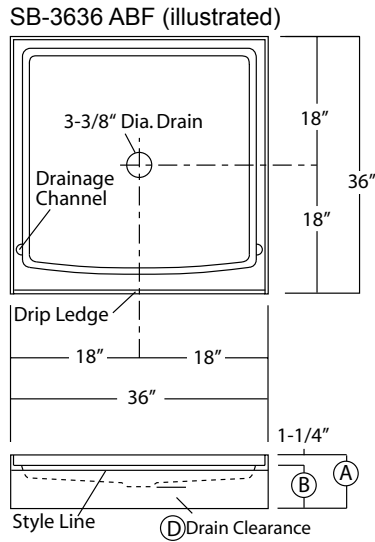

Dimensional Legend

SB-3636 / SB-4239
SB-4242 / SB-4832

	Std Unit	ABF Unit
A	5-1/4"	7-1/4"
B	4"	6"
C	-	-
D	1"	3"

NOTE:
Critical enclosure dimensions should be taken directly from the installed shower base with finished wall surround.