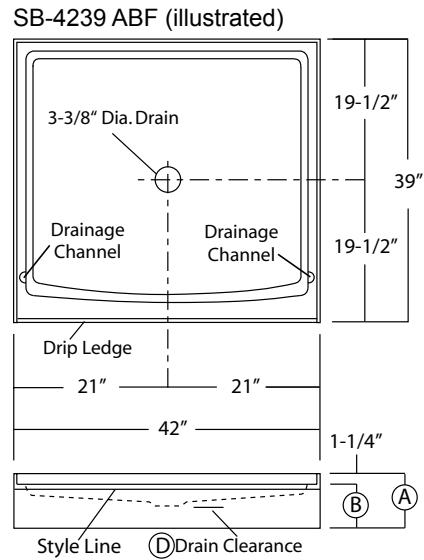

| | |
|---------------------|--|
| Rough-In Dimensions | SB-3636 36" wide x 36" deep x 5-1/4" high (std model) SP-4 36" wide x 47-5/8" deep x 7-1/4" high SB-4239 42" wide x 39" deep x 5-1/4" high (std model) SB-4242 42" wide x 42" deep x 5-1/4" high (std model) SB-4832 48" wide x 32" deep x 5-1/4" high (std model) SB-4834 48" wide x 34" deep x 5-1/4" high (std model) SB-4836 48" wide x 36" deep x 5-1/4" high (std model) SB-4839 48" wide x 39" deep x 5-1/4" high (std model) SB-4842 48" wide x 42" deep x 5-1/4" high (std model) |
|---------------------|--|

| | |
|---------------------|--|
| Finished Dimensions | SB-3636 36" wide x 36" deep x 4" high (std model) SP-4 36" wide x 47-5/8" deep x 6" high SB-4239 42" wide x 39" deep x 4" high (std model) SB-4242 42" wide x 42" deep x 4" high (std model) SB-4832 48" wide x 32" deep x 4" high (std model) SB-4834 48" wide x 34" deep x 4" high (std model) SB-4836 48" wide x 36" deep x 4" high (std model) SB-4839 48" wide x 39" deep x 4" high (std model) SB-4842 48" wide x 42" deep x 4" high (std model) |
|---------------------|--|

| Unit Order Numbers | | | |
|--------------------|--|--|--|
| Gelcoat: | SB-3636 SB-3636 ABF SP-4 SB-4239 SB-4239 ABF | SB-4242 SB-4242 ABF SB-4832 SB-4832 ABF SB-4834 SB-4834 ABF | SB-4836 SB-4836 ABF SB-4839 SB-4839 ABF SB-4842 SB-4842 ABF |

Dimensional Legend

SB-3636 / SB-4239
SB-4242 / SB-4832

| | Std Unit | ABF Unit |
|---|----------|----------|
| A | 5-1/4" | 7-1/4" |
| B | 4" | 6" |
| C | - | - |
| D | 1" | 3" |

NOTE:
Critical enclosure dimensions should be taken directly from the installed shower base with finished wall surround.