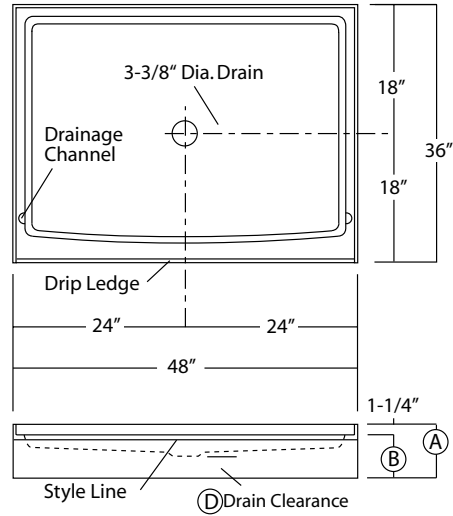

| | |
|---------------------|--|
| Rough-In Dimensions | SB-3636 36" wide x 36" deep x 5-1/4" high (std model) SP-4 36" wide x 47-5/8" deep x 7-1/4" high SB-4239 42" wide x 39" deep x 5-1/4" high (std model) SB-4242 42" wide x 42" deep x 5-1/4" high (std model) SB-4832 48" wide x 32" deep x 5-1/4" high (std model) SB-4834 48" wide x 34" deep x 5-1/4" high (std model) SB-4836 48" wide x 36" deep x 5-1/4" high (std model) SB-4839 48" wide x 39" deep x 5-1/4" high (std model) SB-4842 48" wide x 42" deep x 5-1/4" high (std model) |
|---------------------|--|

| | |
|---------------------|--|
| Finished Dimensions | SB-3636 36" wide x 36" deep x 4" high (std model) SP-4 36" wide x 47-5/8" deep x 6" high SB-4239 42" wide x 39" deep x 4" high (std model) SB-4242 42" wide x 42" deep x 4" high (std model) SB-4832 48" wide x 32" deep x 4" high (std model) SB-4834 48" wide x 34" deep x 4" high (std model) SB-4836 48" wide x 36" deep x 4" high (std model) SB-4839 48" wide x 39" deep x 4" high (std model) SB-4842 48" wide x 42" deep x 4" high (std model) |
|---------------------|--|

Dimensional Legend

SB-3636 / SB-4239
SB-4242 / SB-4832

| | Std Unit | ABF Unit |
|---|----------|----------|
| A | 5-1/4" | 7-1/4" |
| B | 4" | 6" |
| C | - | - |
| D | 1" | 3" |

NOTE:
Critical enclosure dimensions should be taken directly from the installed shower base with finished wall surround.

SB-4834 ABF (illustrated)

SB-4836 ABF (illustrated)

Dimensional Legend

SB-4834 / SB-4836
SB-4839 / SB-4842

| | Std Unit | ABF Unit |
|---|----------|----------|
| A | 5-1/4" | 7-1/4" |
| B | 4" | 6" |
| C | - | - |
| D | 1" | 3" |