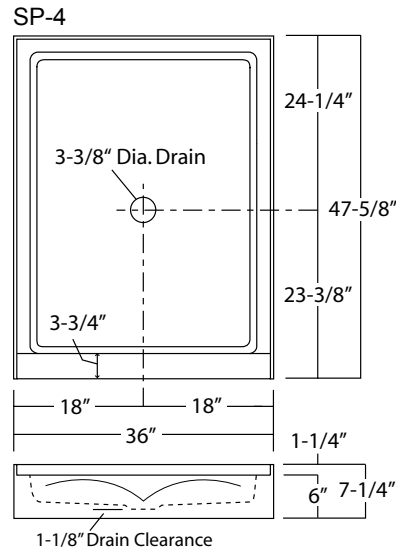

Dimensional Legend

SB-3636 / SB-4239
SB-4242 / SB-4832

	Std Unit	ABF Unit
A	5-1/4"	7-1/4"
B	4"	6"
C	-	-
D	1"	3"

NOTE:
Critical enclosure dimensions should be taken directly from the installed shower base with finished wall surround.