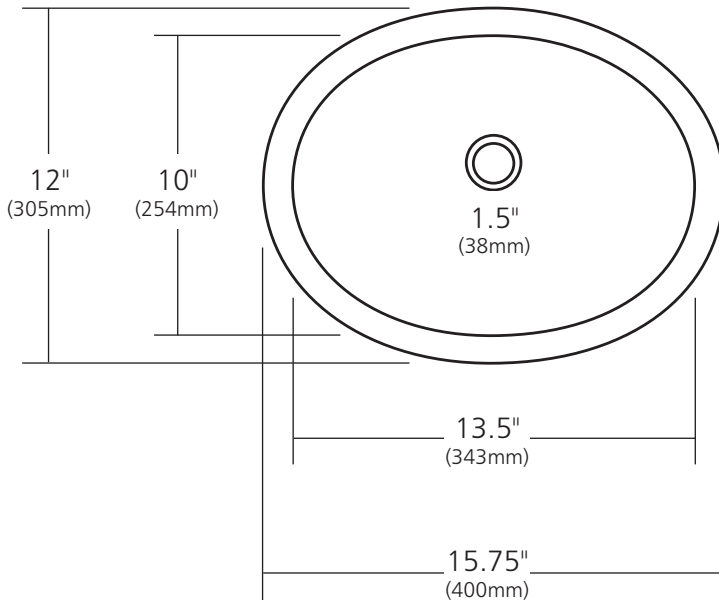

SPECIFICATIONS

BABY CLASSIC

CPS238- Antique
CPS538- Brushed Nickel

PRODUCT DETAILS

- 15.75" x 12" x 5" OD (400mm x 305mm x 127mm)
- 13.5" x 10" x 4.5" ID (343mm x 254mm x 114mm)
- Hand hammered 18 gauge recycled copper
- 1.5" (38mm) drain opening
- Dimensions are not exact and may vary $\pm 1/2"$ (13mm)

*This product may be customized.
See nativetrails.net/customization for details.*

INSTALLATION

- Undermount

COORDINATING PRODUCTS

- Drains: DR120, DR150 or DR160

STANDARDS COMPLIANCE

- UPC/cUPC compliant
- **ADA**  COMPLIANT

IMPORTANT

Due to the handcrafted nature of this product, it will vary in finish, texture, hammering, and other details. Dimensions may vary up to 1/2" (13mm). We strongly recommend waiting for the actual product before making any installation cuts.