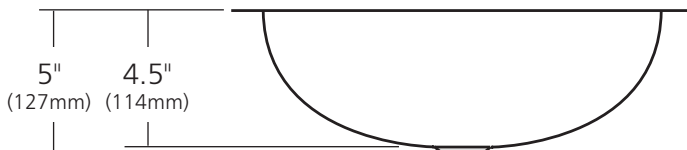

SPECIFICATIONS

BABY CLASSIC

CPS238- Antique
CPS538- Brushed Nickel

PRODUCT DETAILS

- 15.75" x 12" x 5" OD (400mm x 305mm x 127mm)
- 13.5" x 10" x 4.5" ID (343mm x 254mm x 114mm)
- Hand hammered 18 gauge recycled copper
- 1.5" (38mm) drain opening
- Dimensions are not exact and may vary $\pm 1/2"$ (13mm)

IMPORTANT

Due to the handcrafted nature of this product, it will vary in finish, texture, hammering, and other details. Dimensions may vary up to 1/2" (13mm). We strongly recommend waiting for the actual product before making any installation cuts.