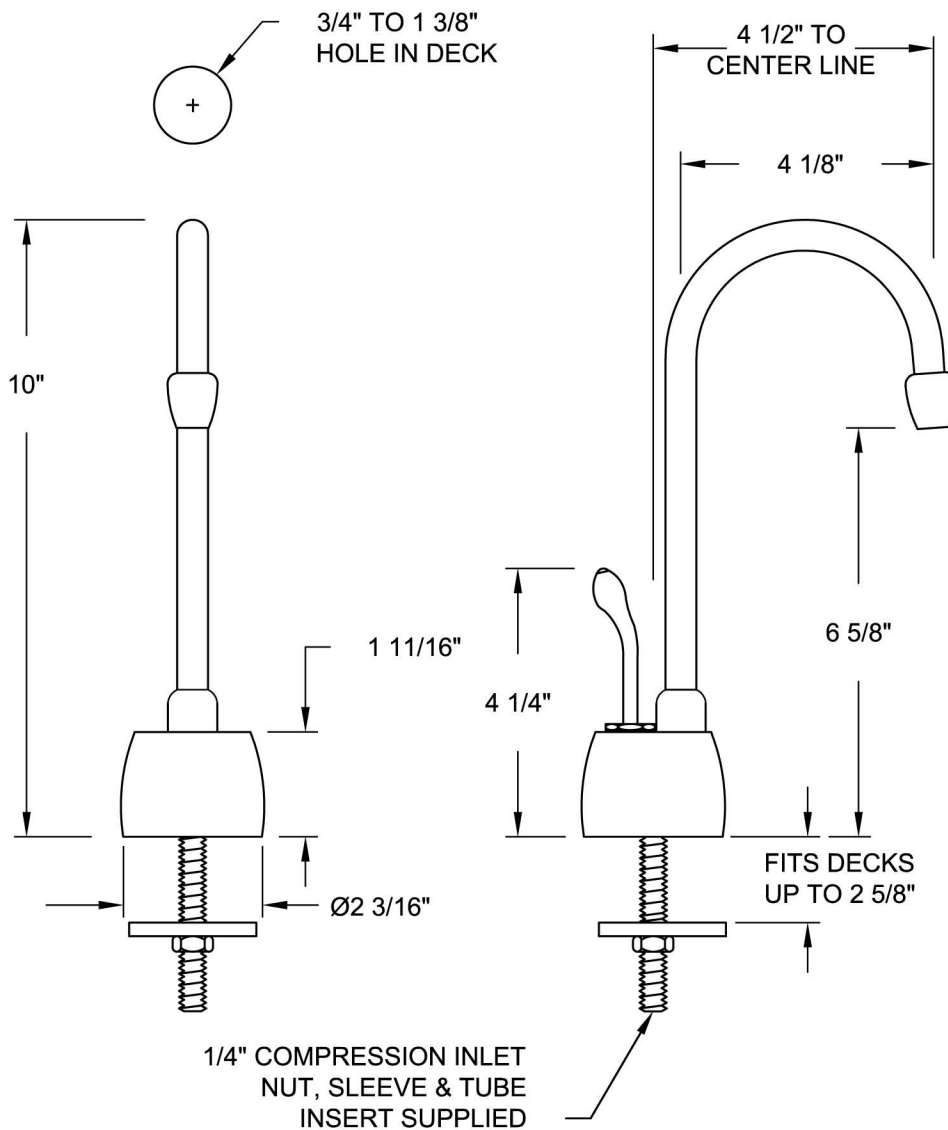

# MT635-NL SPECIFICATIONS

NO LEAD\*POINT OF USE DRINKING WATER FAUCET

## THIS FAUCET OFFERS THE FOLLOWING FEATURES:

- LEAD FREE BRASS
- SELF CLOSING HANDLE
- QUALITY CONSTRUCTION FOR TROUBLE FREE SERVICE
- CAN BE USED WITH MT660 OR MT662 MOUNTAIN PURE<sup>®</sup> CERAMIC WATER FILTERS