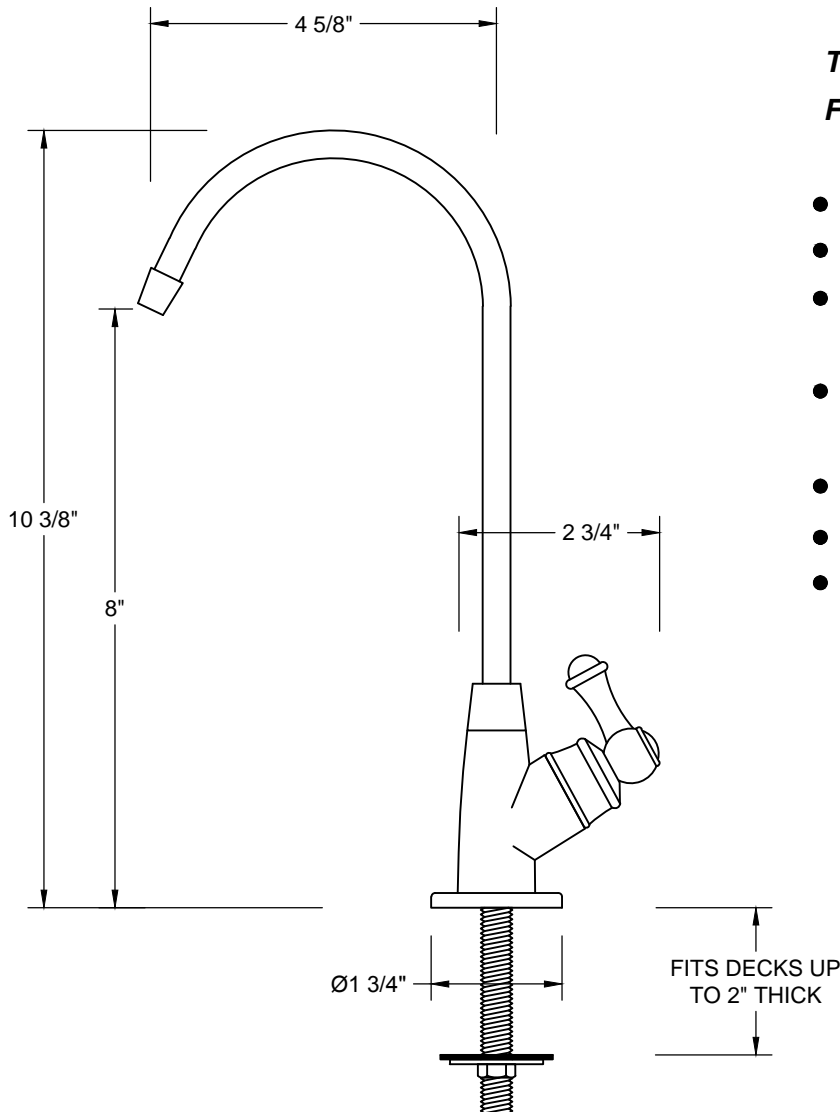

MT625-NL

NO LEAD POINT OF USE DRINKING WATER DISPENSER

SPECIFICATION SHEET

THIS FAUCET OFFERS THE FOLLOWING FEATURES:

- LEAD FREE BRASS
- LONG LIFE CERAMIC CARTRIDGE
- QUALITY CONSTRUCTION FOR TROUBLE FREE SERVICE
- FOR USE WITH MT660, MT662-2 OR MT1200XL WATER FILTERS
- ACCEPTABLE WITH RO FILTERS
- 5/8" MIN 1 3/8" MAX HOLE IN DECK
- 1/4" COMPRESSION INLET (TUBING NOT SUPPLIED)