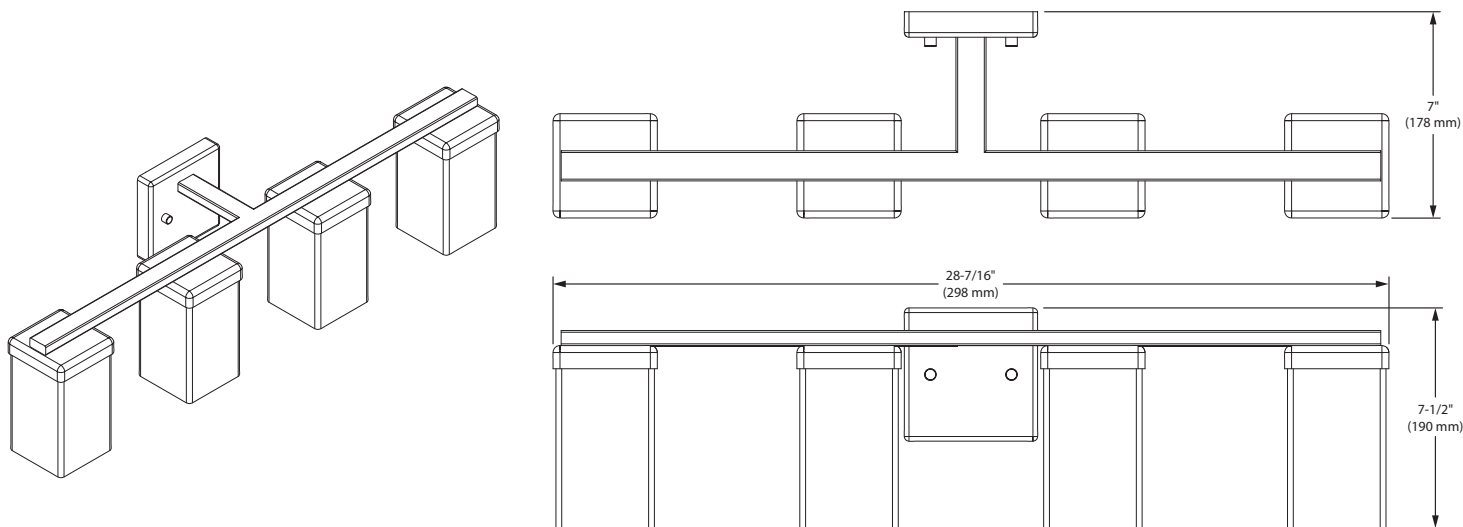

90 Degree™ Technical Specification

YB8864

4-Globe Light Fixture

Dimensions:

Product Information:

Stock Numbers: YB8864CH – CHROME
YB8864BN – BRUSHED NICKEL

Globe Service Kit: YB8869

Materials: Zinc, glass

Voltage: 120v

Bulb: 100w max (not included); medium base

UL Listed: Yes – for dry locations

Important Notes: Turn off power during installation. Do not connect or disconnect under load.

Cleaning Notes: Clean only with a soft damp cloth. Do not use commercial or abrasive cleaners.