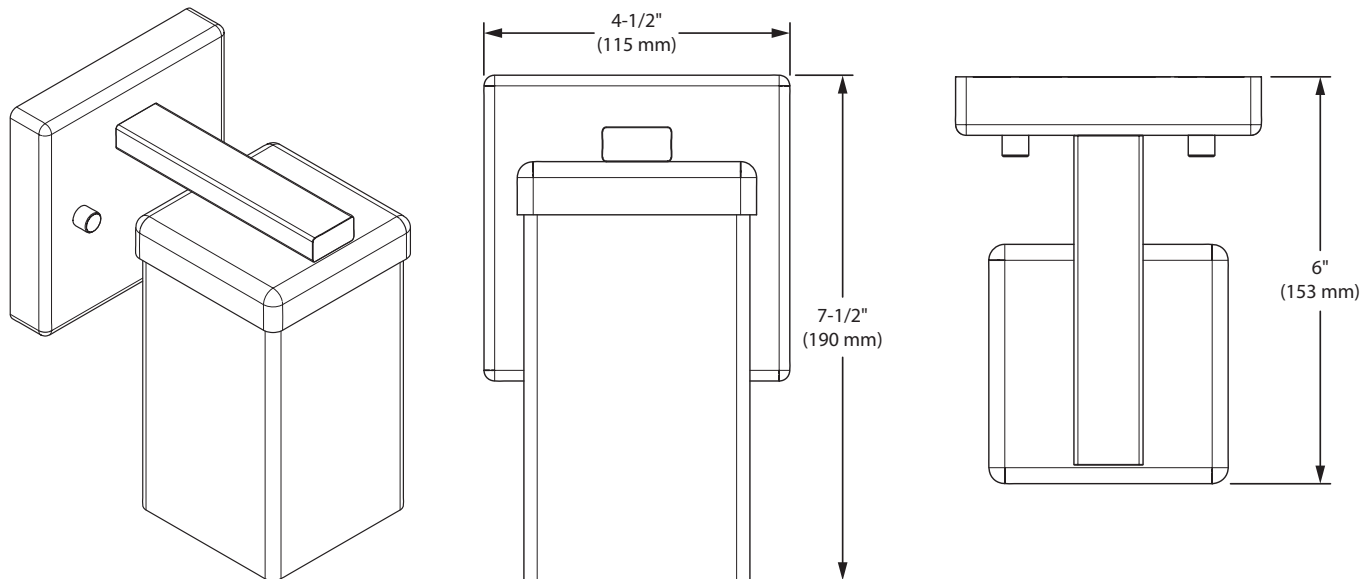

90 Degree™ Technical Specification

YB8861

1-Globe Light Fixture

Dimensions:

Product Information:

Stock Numbers: YB8861CH – CHROME
YB8861BN – BRUSHED NICKEL

Globe Service Kit: YB8869

Materials: Zinc, glass

Voltage: 120v

Bulb: 100w max (not included); medium base

UL Listed: Yes – for dry locations

Important Notes: Turn off power during installation. Do not connect or disconnect under load.

Cleaning Notes: Clean only with a soft damp cloth. Do not use commercial or abrasive cleaners.