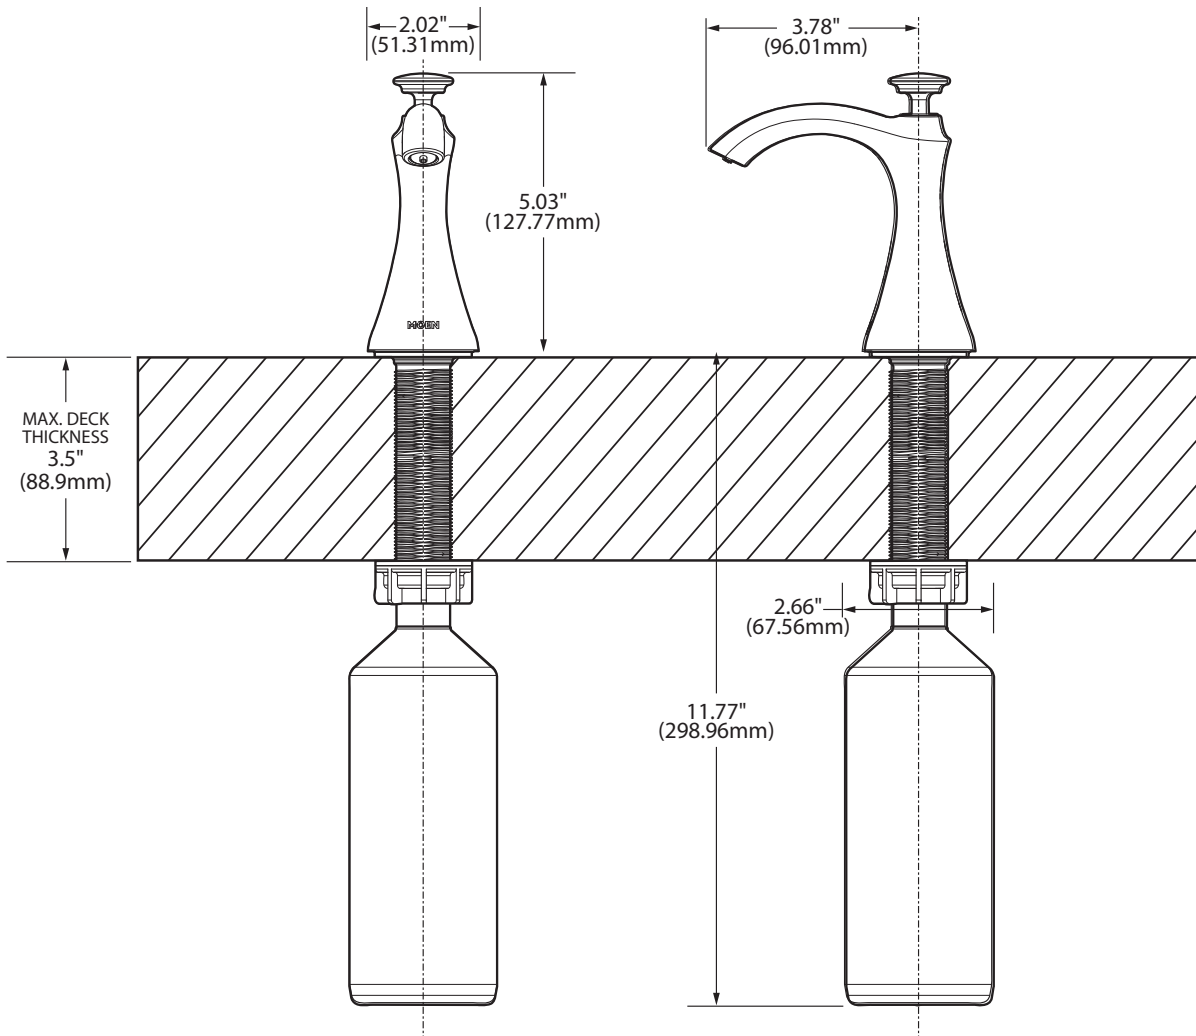

TRANSITIONAL SOAP/LOTION DISPENSER

Model: S3946 series

NOTE: DESIGNED TO BE INSTALLED THROUGH 1 HOLE 1-1/8" DIAMETER

CRITICAL DIMENSIONS

(DO NOT SCALE)

FOR MORE INFORMATION CALL: 1-800-BUY-MOEN

www.moen.com