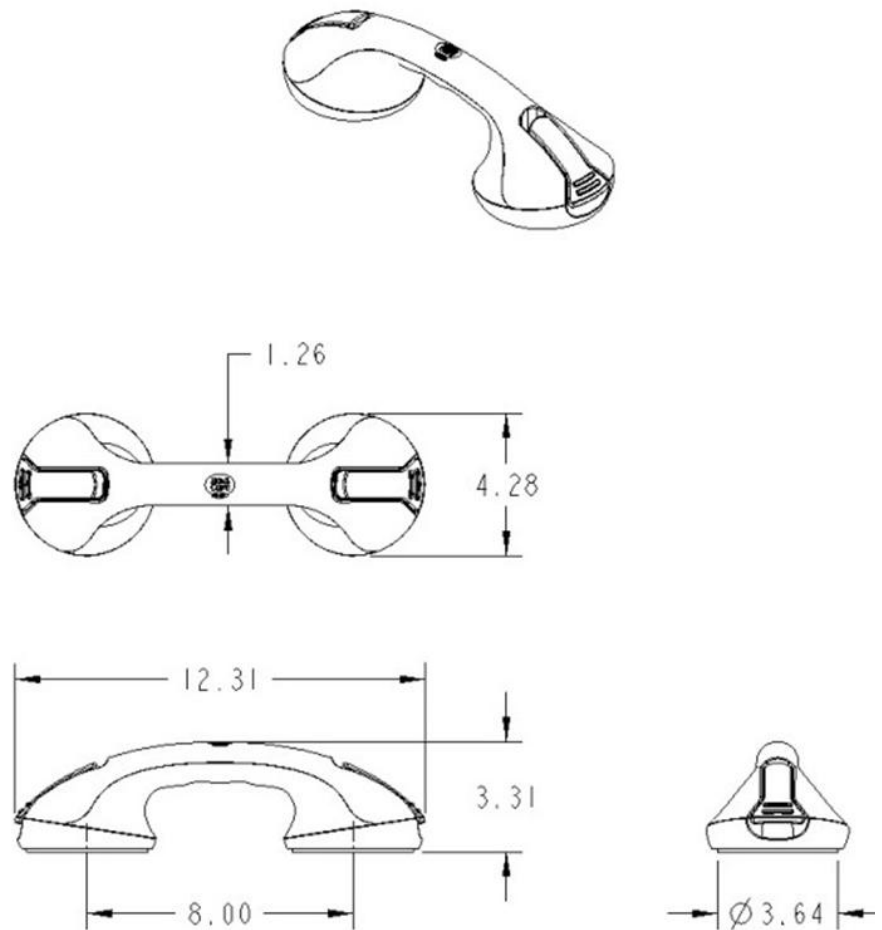

Home Care Technical Specification

Suction Balance Assist Bar

LR2308W

Stock Numbers:

LR2308W – 12” Suction Balance Assist Bar – Glacier Finish

Materials:

Suction Cups – Natural Rubber
Balance Bar - Polypropylene

Caution:

- For balance assist only and not for weight leverage
- Check the Balance Bar to make sure it is securely attached before each use. Reattach if necessary

Dimensions:

Stock Number: _____ Suction Balance Assist Bar
By Creative Specialties