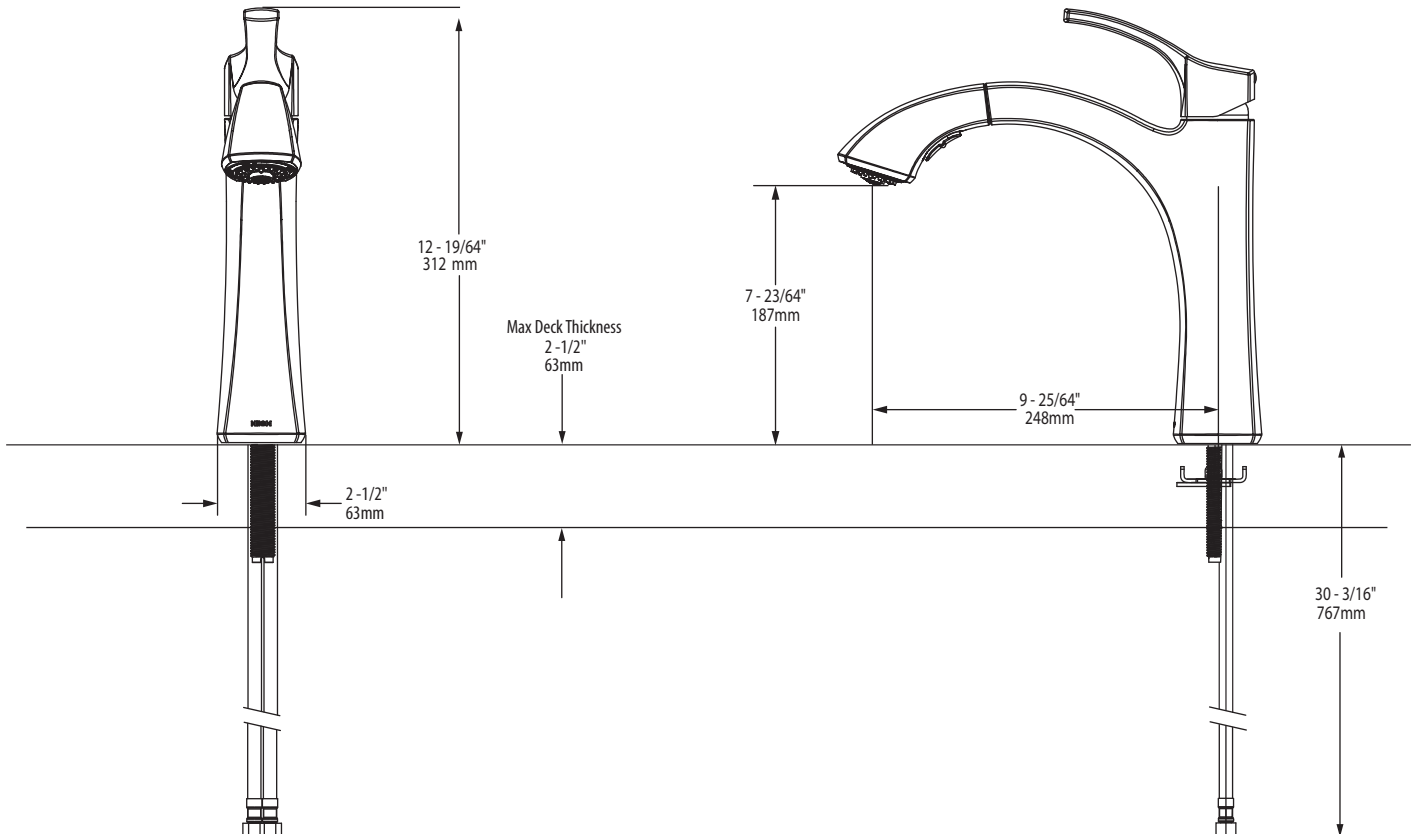

Buy it for looks. Buy it for life.®

**DESCRIPTION**

- Reflex® System offer smooth operation, easy movement and secure docking
- Metal construction with various finishes identified by suffix
- Pullout spray with 68" braided hose with Duralock Quick Connect installation
- 3/8" compression connections will accept standard ball nose connection for 3/8" tubing
- High arc spout provides height and reach to fill or clean large pots while the pullout wand provides the maneuverability for cleaning and rinsing 120° spout rotation

**CARTRIDGE**

- 1255™ Duralast™ cartridge for Single-Handle Faucets
- Engineered polymers, non-ferrous and stainless steel materials

**STANDARDS**

- Third party certified to IAPMO Green ASME A112.18.1/CSA B-125.1 and all applicable requirements referenced therein including NSF 61/9
- Meets CalGreen and Georgia SB370 requirements
- Contains no more than 0.25% weighted average lead content
- Complies with California Proposition 65 and with the Federal Safe Drinking Water Act
- The backflow protection system in the device consists of two independently operating check valves, a primary and a secondary which prevent backflow

# Specifications

**VOSS™**  
**Single Handle Pullout Kitchen Faucet**

**Model:** 9125 series

**NOTE:** THIS FAUCET IS DESIGNED TO BE INSTALLED THRU 1 HOLE, 1-1/2" (38mm) MIN. DIA.

**CRITICAL DIMENSIONS**

(DO NOT SCALE)