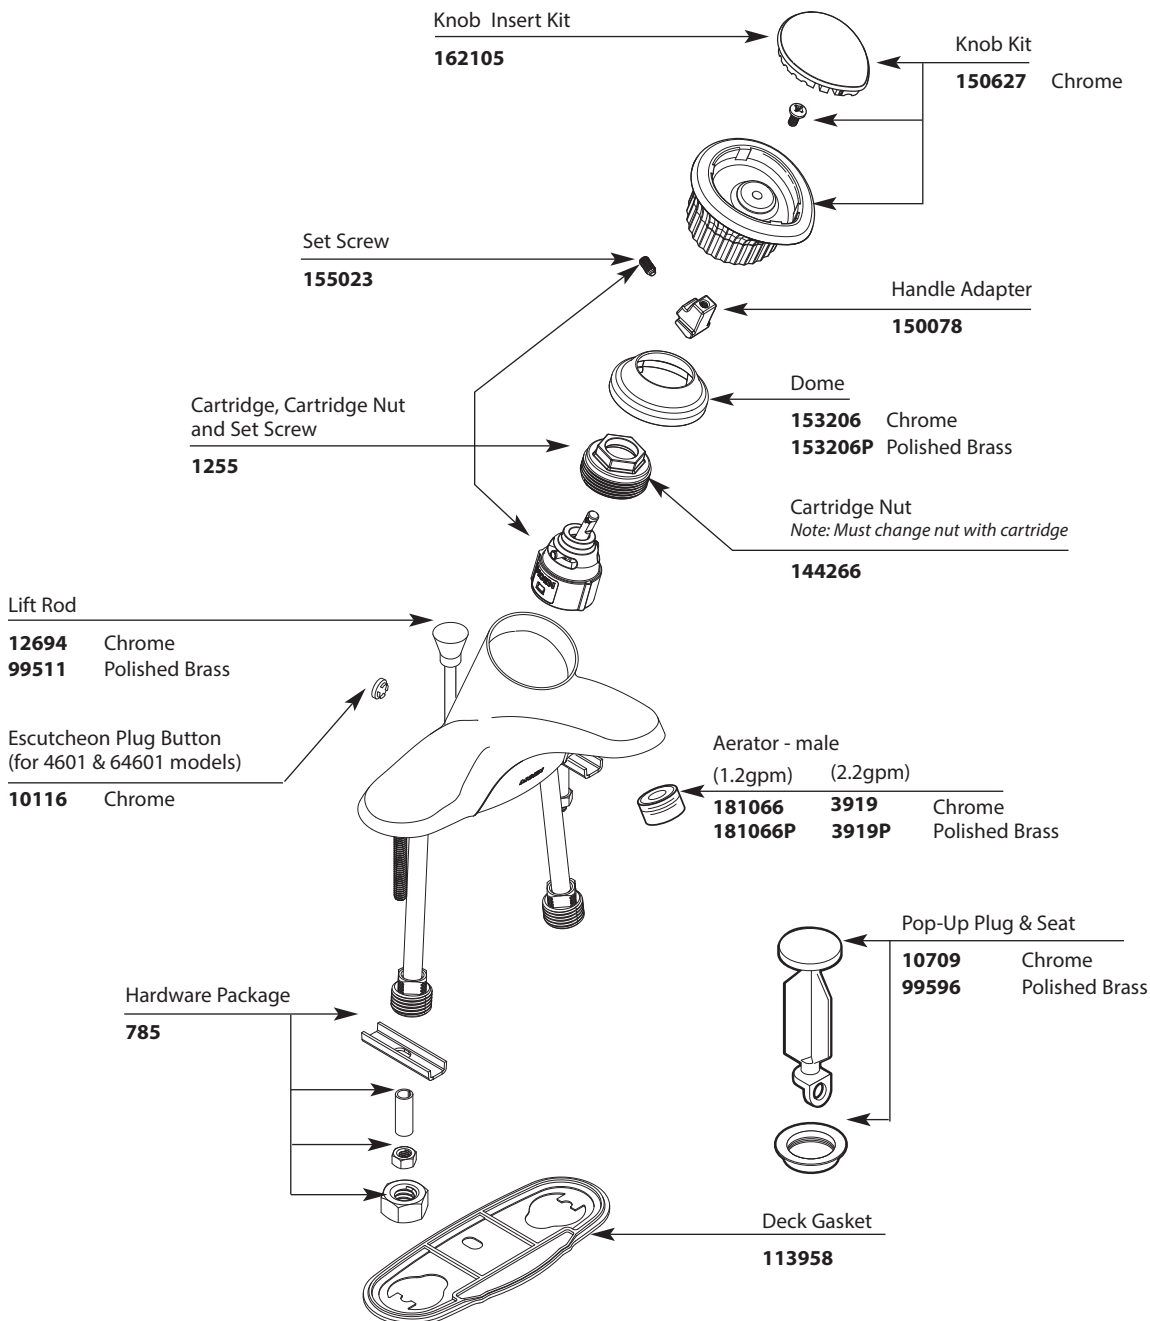

# Illustrated Parts

■ Order by Part Number

*There is more than 1 version of this model.  
Page down to identify the version you have.*

CHATEAU® Single-Handle Lavatory Faucet			
MODEL		WASTE	FINISH
4601	Lav 1/2" connections	None	Chrome
4621	Lav 1/2" connections	Metallic	Chrome
4621P	Lav 1/2" connections	Metallic	Polished Brass
4625	Lav 3/8" flex supplies	Metallic	Chrome
64600	Lav 3/8" compression	None	Chrome
64601	Lav 1/2" connections	None	Chrome
64620	Lav 1/2" connections	Metallic	Chrome
64621	Lav 1/2" connections	50/50	Chrome
64624	Lav 1/6" supplies	Metallic	Chrome
64625	Lav 3/8" flex supplies	50/50	Chrome

# Illustrated Parts

■ Order by Part Number

<b>CHATEAU®</b>			
<b>Single-Handle Lavatory Faucet</b>			
<u>MODEL</u>		<u>WASTE</u>	<u>FINISH</u>
4601	Lav 1/2" connections	None	Chrome
4621	Lav 1/2" connections	Metallic	Chrome
4621P	Lav 1/2" connections	Metallic	Polished Brass
4625	Lav 16" supplies	Metallic	Chrome
64600	Lav 3/8" compression	None	Chrome
64601	Lav 1/2" connections	None	Chrome
64620	Lav 1/2" connections	Metallic	Chrome
64621	Lav 1/2" connections	50/50	Chrome
64624	Lav 16" supplies	Metallic	Chrome
64625	Lav 16" supplies	50/50	Chrome