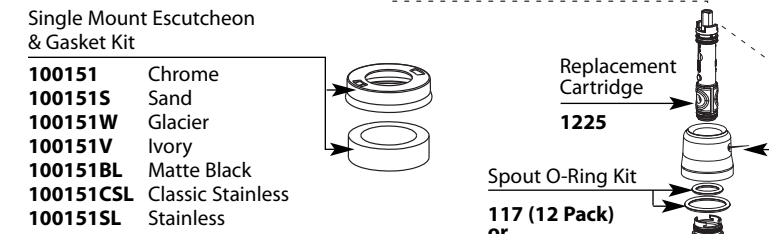

Buy it for looks. Buy it for life.®

Illustrated Parts

■ Order by Part Number

Salora™
Single Control Kitchen Faucet with Pullout Spray

MODEL	HANDLE	FINISH
7570C	Loop	Chrome
7570CSL	Loop	Classic Stainless
7570W	Loop	Glacier
7570V	Loop	Ivory
7570BL	Loop	Matte Black
87570V	Loop	Ivory
87570BL	Loop	Matte Black
87570CSL	Loop	Classic Stainless
87570CSD	Loop	Chrome w/soap dispenser
DISCONTINUED SKUS		
7570S	Loop	Sand
7570SL	Loop	Stainless
87570C	Loop	Chrome
87570W	Loop	Glacier
87570S	Loop	Sand
87570SL	Loop	Stainless

Pull-Out Spout

140392	Chrome
140392S	Sand
140392W	Glacier
140392V	Ivory
140392BL	Matte Black
140392CSL	Classic Stainless
100153SL	Stainless