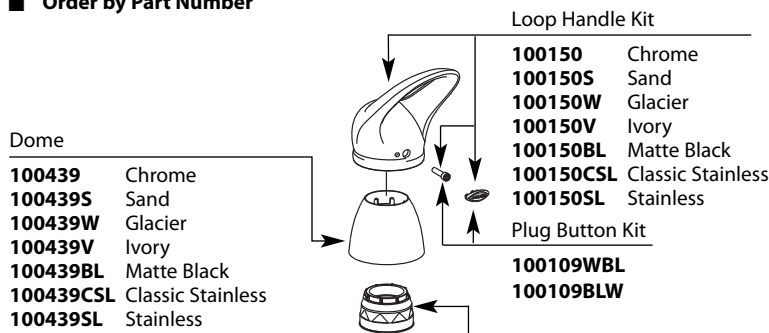

Buy it for looks. Buy it for life.®

Illustrated Parts

■ Order by Part Number

Salora™
Single Control Kitchen Faucet with Pullout Spray

MODEL	HANDLE	FINISH
7570C	Loop	Chrome
7570CSL	Loop	Classic Stainless
7570W	Loop	Glacier
7570V	Loop	Ivory
7570BL	Loop	Matte Black
87570V	Loop	Ivory
87570BL	Loop	Matte Black
87570CSL	Loop	Classic Stainless
87570CSD	Loop	Chrome w/soap dispenser
DISCONTINUED SKUS		
7570S	Loop	Sand
7570SL	Loop	Stainless
87570C	Loop	Chrome
87570W	Loop	Glacier
87570S	Loop	Sand
87570SL	Loop	Stainless

Pull-Out Spout

140392	Chrome
140392S	Sand
140392W	Glacier
140392V	Ivory
140392BL	Matte Black
140392CSL	Classic Stainless
100153SL	Stainless