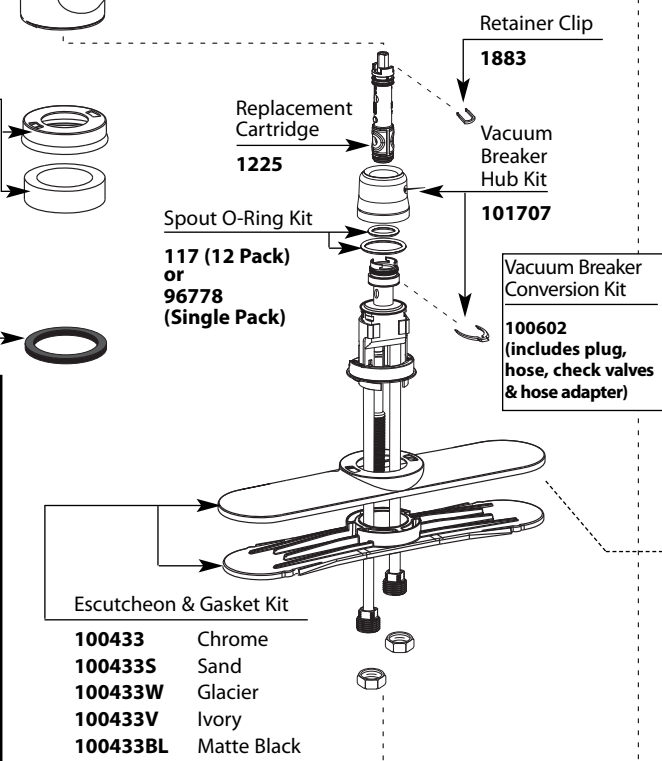

Buy it for looks. Buy it for life.®

Illustrated Parts

■ Order by Part Number

Salora™
Single Control Kitchen Faucet with Pullout Spray

MODEL	HANDLE	FINISH
7570C	Loop	Chrome
7570CSL	Loop	Classic Stainless
7570W	Loop	Glacier
7570V	Loop	Ivory
7570BL	Loop	Matte Black
87570V	Loop	Ivory
87570BL	Loop	Matte Black
87570CSL	Loop	Classic Stainless
87570CSD	Loop	Chrome w/soap dispenser
DISCONTINUED SKUS		
7570S	Loop	Sand
7570SL	Loop	Stainless
87570C	Loop	Chrome
87570W	Loop	Glacier
87570S	Loop	Sand
87570SL	Loop	Stainless

Pull-Out Spout

140392	Chrome
140392S	Sand
140392W	Glacier
140392V	Ivory
140392BL	Matte Black
140392CSL	Classic Stainless
100153SL	Stainless