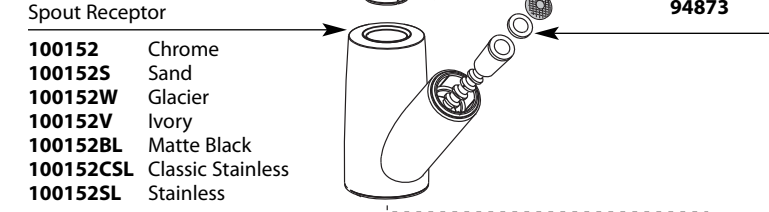

Buy it for looks. Buy it for life.®

Illustrated Parts

■ Order by Part Number

Salora™
Single Control Kitchen Faucet with Pullout Spray

MODEL	HANDLE	FINISH
7570C	Loop	Chrome
7570CSL	Loop	Classic Stainless
7570W	Loop	Glacier
7570V	Loop	Ivory
7570BL	Loop	Matte Black
87570V	Loop	Ivory
87570BL	Loop	Matte Black
87570CSL	Loop	Classic Stainless
87570CSD	Loop	Chrome w/soap dispenser
DISCONTINUED SKUS		
7570S	Loop	Sand
7570SL	Loop	Stainless
87570C	Loop	Chrome
87570W	Loop	Glacier
87570S	Loop	Sand
87570SL	Loop	Stainless

Pull-Out Spout

140392	Chrome
140392S	Sand
140392W	Glacier
140392V	Ivory
140392BL	Matte Black
140392CSL	Classic Stainless
100153SL	Stainless