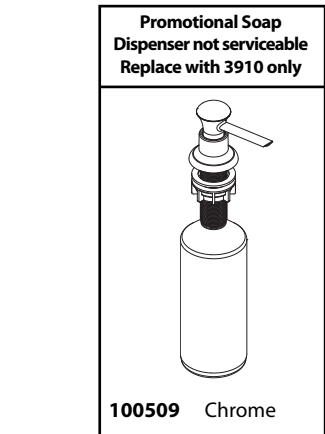

Buy it for looks. Buy it for life.®

Illustrated Parts

■ Order by Part Number

Salora™
Single Control Kitchen Faucet with Pullout Spray

MODEL	HANDLE	FINISH
7570C	Loop	Chrome
7570CSL	Loop	Classic Stainless
7570W	Loop	Glacier
7570V	Loop	Ivory
7570BL	Loop	Matte Black
87570V	Loop	Ivory
87570BL	Loop	Matte Black
87570CSL	Loop	Classic Stainless
87570CSD	Loop	Chrome w/soap dispenser
DISCONTINUED SKUS		
7570S	Loop	Sand
7570SL	Loop	Stainless
87570C	Loop	Chrome
87570W	Loop	Glacier
87570S	Loop	Sand
87570SL	Loop	Stainless

Pull-Out Spout

140392	Chrome
140392S	Sand
140392W	Glacier
140392V	Ivory
140392BL	Matte Black
140392CSL	Classic Stainless
100153SL	Stainless