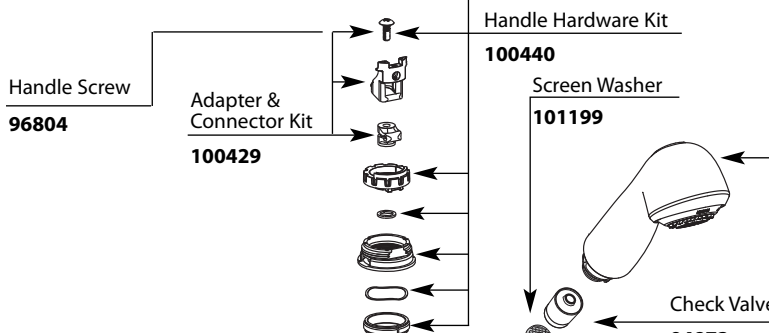

Buy it for looks. Buy it for life.®

Illustrated Parts

■ Order by Part Number

Salora™
Single Control Kitchen Faucet with Pullout Spray

MODEL	HANDLE	FINISH
7570C	Loop	Chrome
7570CSL	Loop	Classic Stainless
7570W	Loop	Glacier
7570V	Loop	Ivory
7570BL	Loop	Matte Black
87570V	Loop	Ivory
87570BL	Loop	Matte Black
87570CSL	Loop	Classic Stainless
87570CSD	Loop	Chrome w/soap dispenser
DISCONTINUED SKUS		
7570S	Loop	Sand
7570SL	Loop	Stainless
87570C	Loop	Chrome
87570W	Loop	Glacier
87570S	Loop	Sand
87570SL	Loop	Stainless

Pull-Out Spout

140392	Chrome
140392S	Sand
140392W	Glacier
140392V	Ivory
140392BL	Matte Black
140392CSL	Classic Stainless
100153SL	Stainless