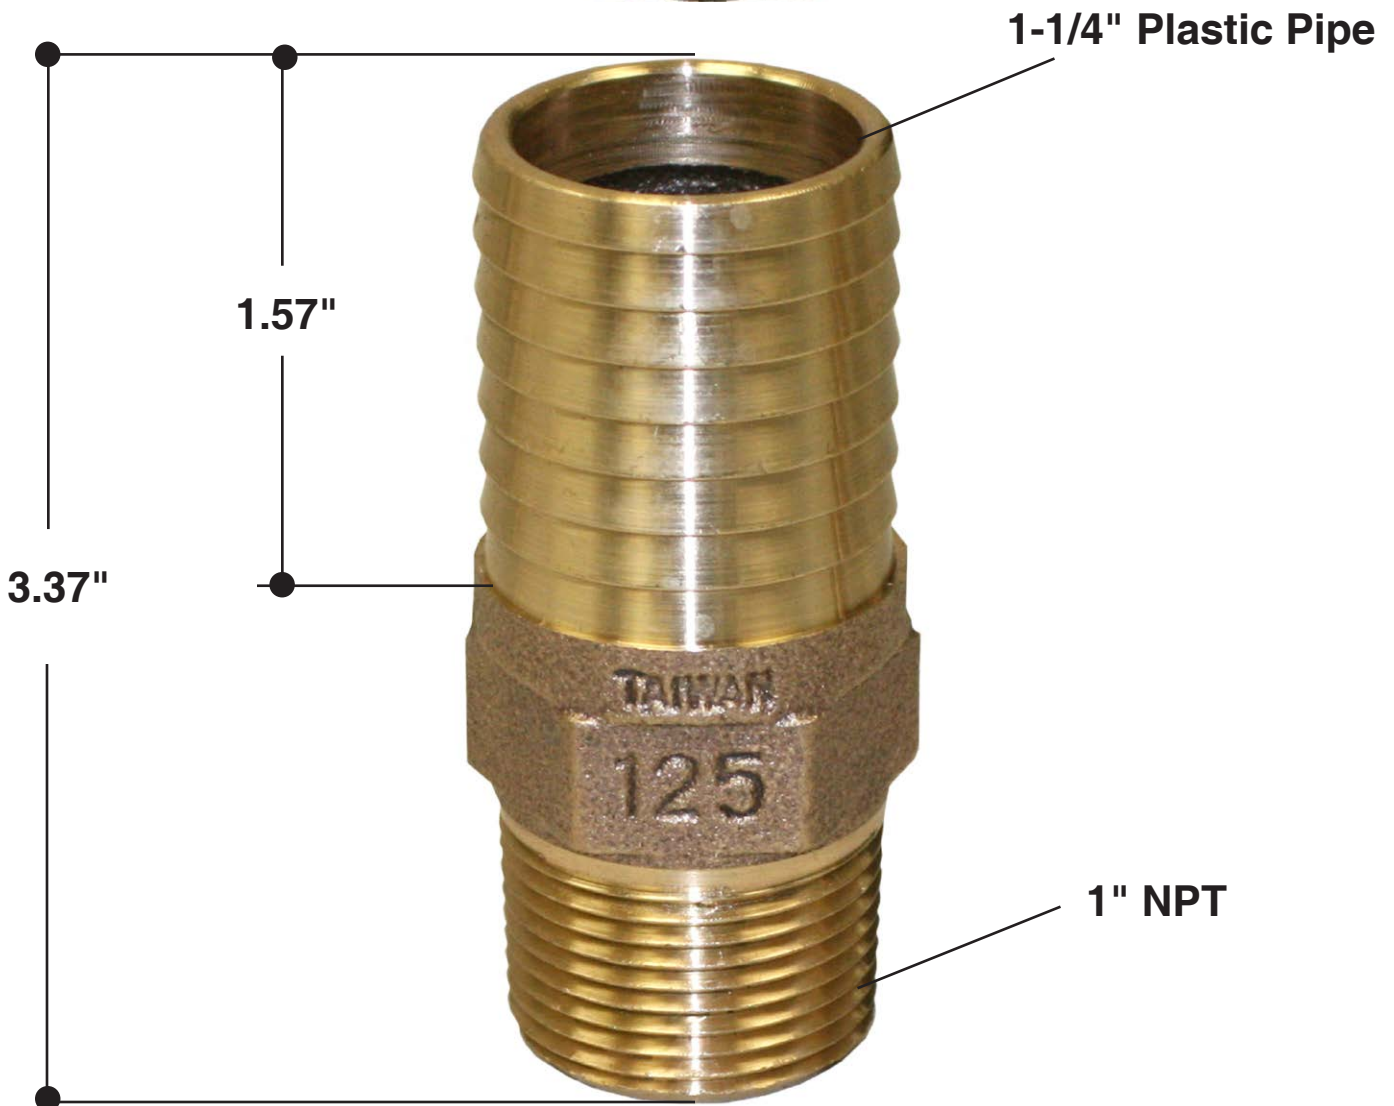

RBMANL2510

1-1/4" Plastic Pipe

1.57"

3.37"

1" NPT