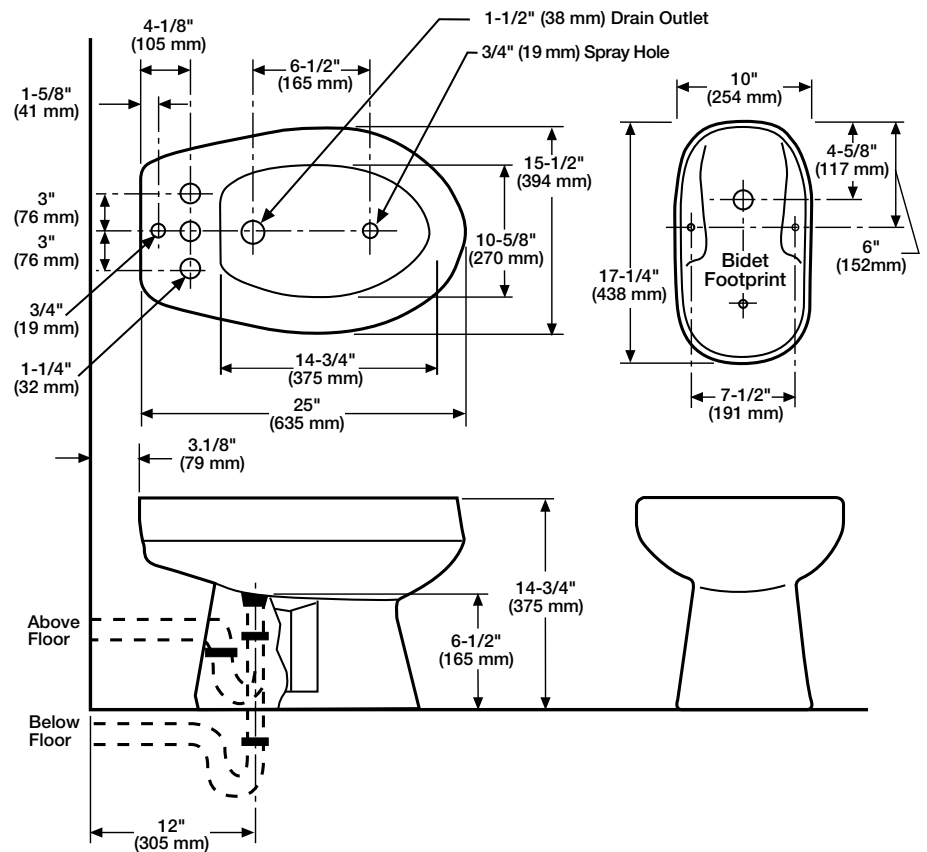

361 Alto® Bidet

Elongated Front, Vitreous China, Bidet

Features

- Flushing rim and vertical spray
- Designed for deck mounted faucet with diverter and vacuum breaker
- Integral overflow
- 12" above-floor or below-floor rough-in
- The Mansfield® limited lifetime warranty
- Available in white and standard colors: Biscuit and Bone

Elongated Front

Model 361
(Bidet faucet not included)

Components

Model #	Description	Codes/Standards
361	Bidet with vertical spray and flushing rim. Hardware included. Specify color.	

Specifications

Model #	Description	Codes/Standards
361	Bidet with vertical spray and flushing rim.	

Specification	Description	Specification	Description
Material	Vitreous China	Rough-in	12"
Water Pressure Range	20 to 80 PSI	Shipping Weight	37 lbs. / 16.8 kg
Waste	1-1/4" O.D.	Warranty	Vitreous China - Limited Lifetime Warranty

Technical Information

See our complete line of acrylic and vitreous china bathroom fixtures, plastic tank trim and plumbing products.

These dimensions are nominal and subject to change without notice.

Fixture performance and specifications meet or exceed ASME A112.19.2-2008/CSA B45.1-08 standards, and other state and local codes.