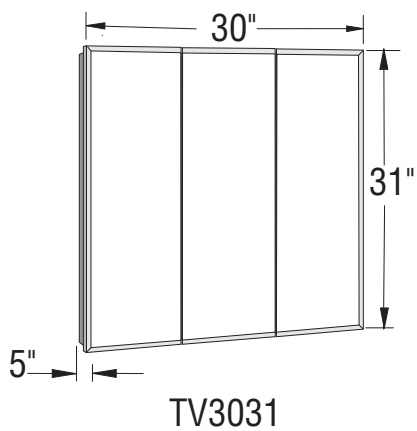

STANDARD FEATURE(S)

Mirrored interior providing several possible viewing angles

Three glass shelves 6 mm (1/4 in.) thick

Colors

Trim Finish(es)

Chrome 084

White 001

Glass

| ✓ | No | Model | Pattern | Mirror | Finish | Dimensions in. (mm) | Rough Wall Opening W x H x D in. (mm) | Approx. Weight lb (kg) | PKG ft3 (m3) |
|---|----------------|------------------|---------|---------|--------|---------------------|---------------------------------------|------------------------|--------------|
| ┌ | 126533-801-001 | Tri-ViewTri-view | N/A | Beveled | White | 48 X 31 X 5 | 46 3/8 X 29 3/8 X 3 7/8 | 102 | 8.15 |
| ┌ | 126533-801-084 | | | | Chrome | | | | |