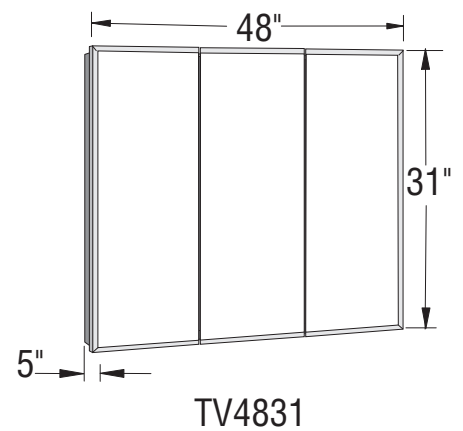

STANDARD FEATURE(S)

Mirrored interior providing several possible viewing angles

Three glass shelves 6 mm (1/4 in.) thick

Colors

Trim Finish(es)

Chrome 084

White 001

Glass

| ✓ | No | Model | Pattern | Mirror | Finish | Dimensions in. (mm) | Rough Wall Opening W x H x D in. (mm) | Approx. Weight lb (kg) | PKG ft3 (m3) |
|---|----------------|------------------|---------|---------|--------|---------------------|---------------------------------------|------------------------|--------------|
| ┌ | 126533-801-001 | Tri-ViewTri-view | N/A | Beveled | White | 48 X 31 X 5 | 46 3/8 X 29 3/8 X 3 7/8 | 102 | 8.15 |
| ┌ | 126533-801-084 | | | | Chrome | | | | |