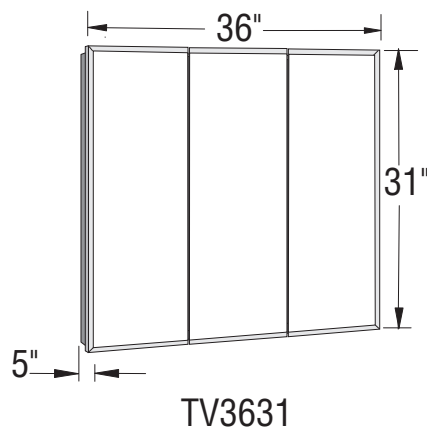

STANDARD FEATURE(S)

Mirrored interior providing several possible viewing angles

Three glass shelves 6 mm (1/4 in.) thick

Colors

Trim Finish(es)

Chrome 084

White 001

Glass

| ✓ | No | Model | Pattern | Mirror | Finish | Dimensions in. (mm) | Rough Wall Opening W x H x D in. (mm) | Approx. Weight lb (kg) | PKG ft3 (m3) |
|---|----------------|------------------|---------|---------|--------|---------------------|---------------------------------------|------------------------|--------------|
| ┌ | 126533-801-001 | Tri-ViewTri-view | N/A | Beveled | White | 48 X 31 X 5 | 46 3/8 X 29 3/8 X 3 7/8 | 102 | 8.15 |
| ┌ | 126533-801-084 | | | | Chrome | | | | |