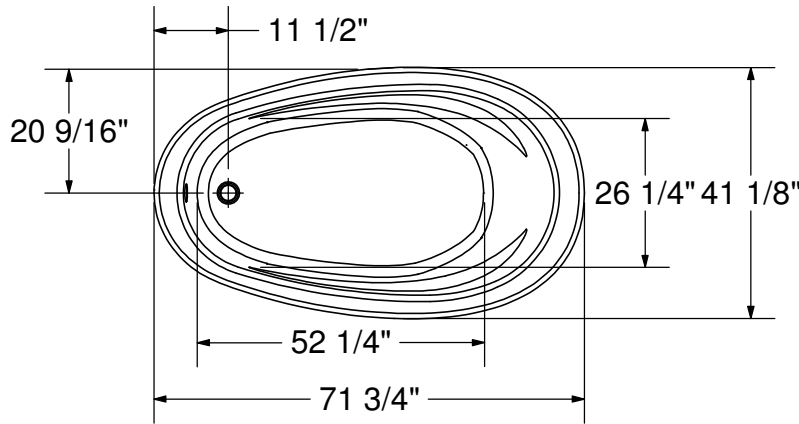

MAAX SUBMITTAL SPECIFICATIONS

Talma 7242

MODEL NUMBER 106169

DIMENSIONS: 72" x 42" x 21" Acrylic

Vivez l'expérience
MAAX[®]
Enjoy the experience

STANDARD FEATURES

- Oval shape bathtub
- Drop-in installation
- Integrated armrest and textured floor
- End drain

Talma 7242

MODEL NUMBER 106169

TECHNICAL DRAWINGS

WHIRLPOOL SYSTEM

AIR SYSTEM

- (⊕) : Indicates optional grab bar positioning
- (▲) : Indicates whirlpool jets positioning
- (△) : Indicates suction positioning
- (●) : Indicates airjets positioning

All dimensions are approximate.
 Structure measurement must be verified against the unit to ensure proper fit.