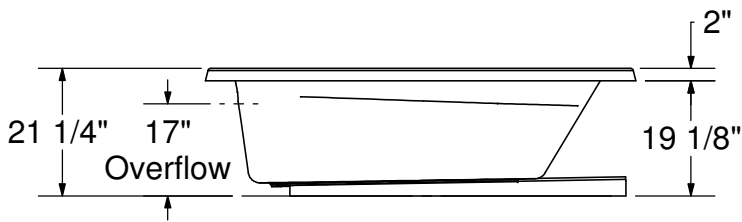

MAAX SUBMITTAL SPECIFICATIONS

Talma 7242

MODEL NUMBER 106169

DIMENSIONS: 72" x 42" x 21" Acrylic

Vivez l'expérience
MAAX[®]
Enjoy the experience

STANDARD FEATURES

- Oval shape bathtub
- Drop-in installation
- Integrated armrest and textured floor
- End drain

Talma 7242

MODEL NUMBER 106169

TECHNICAL DRAWINGS

WHIRLPOOL SYSTEM

AIR SYSTEM

- (⊕) : Indicates optional grab bar positioning
- (▲) : Indicates whirlpool jets positioning
- (△) : Indicates suction positioning
- (●) : Indicates airjets positioning

All dimensions are approximate.
 Structure measurement must be verified against the unit to ensure proper fit.