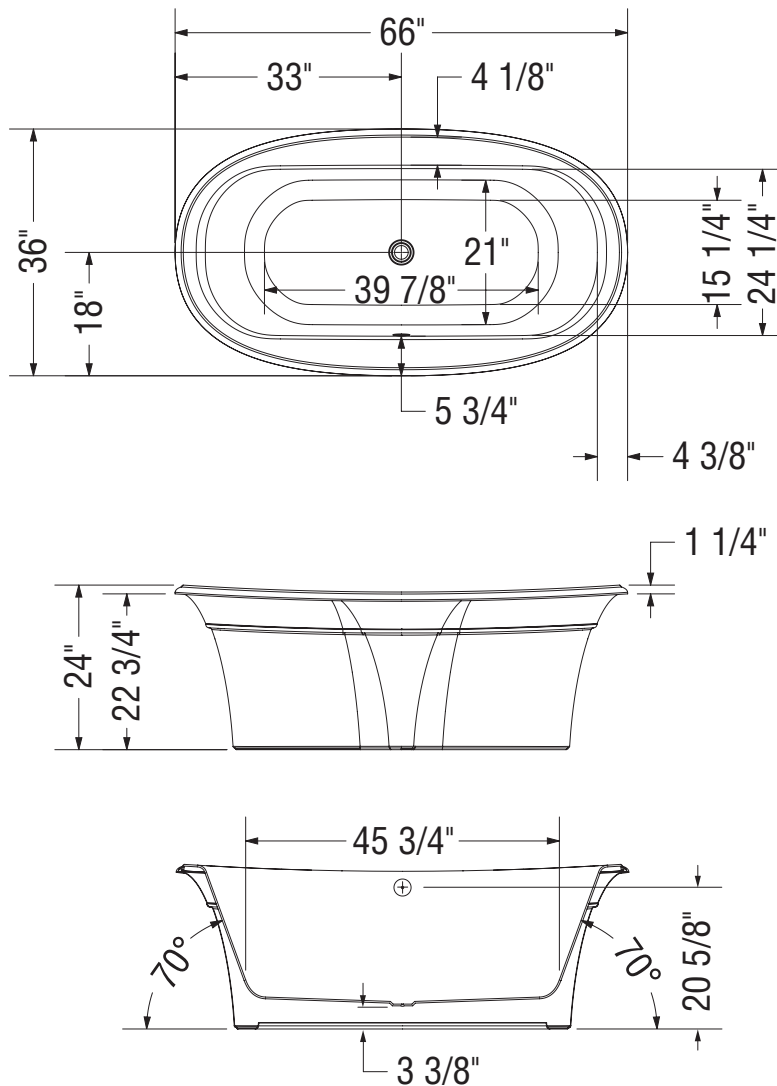

## Ella Embossed

**MODEL NUMBER 105745**

DIMENSIONS: 66" x 36" x 24" Acrylic

Vivez l'expérience

### STANDARD FEATURES

- Graceful classic oval bathtub with elegant embossed design
- 2-piece with concealed seam
- Ample deck space for versatile faucet installation
- 4 Adjustable leveling legs for ease of installation
- Above-the-Floor Rough (AFR)
- Centre drain
- No system available
- Available in white only

### OPTIONS

- Fjord bathtub faucet with hand shower
- Water pipe inlets (Fjord)
- Fjord 8-in. widespread lavatory
- White foam cushion
- Flexible main hose 15 ft for electronic control
- Waste and overflow 33" flexible neck

## TECHNICAL DRAWINGS

All dimensions are approximate. Structure measurements must be verified against the unit to ensure proper fit.