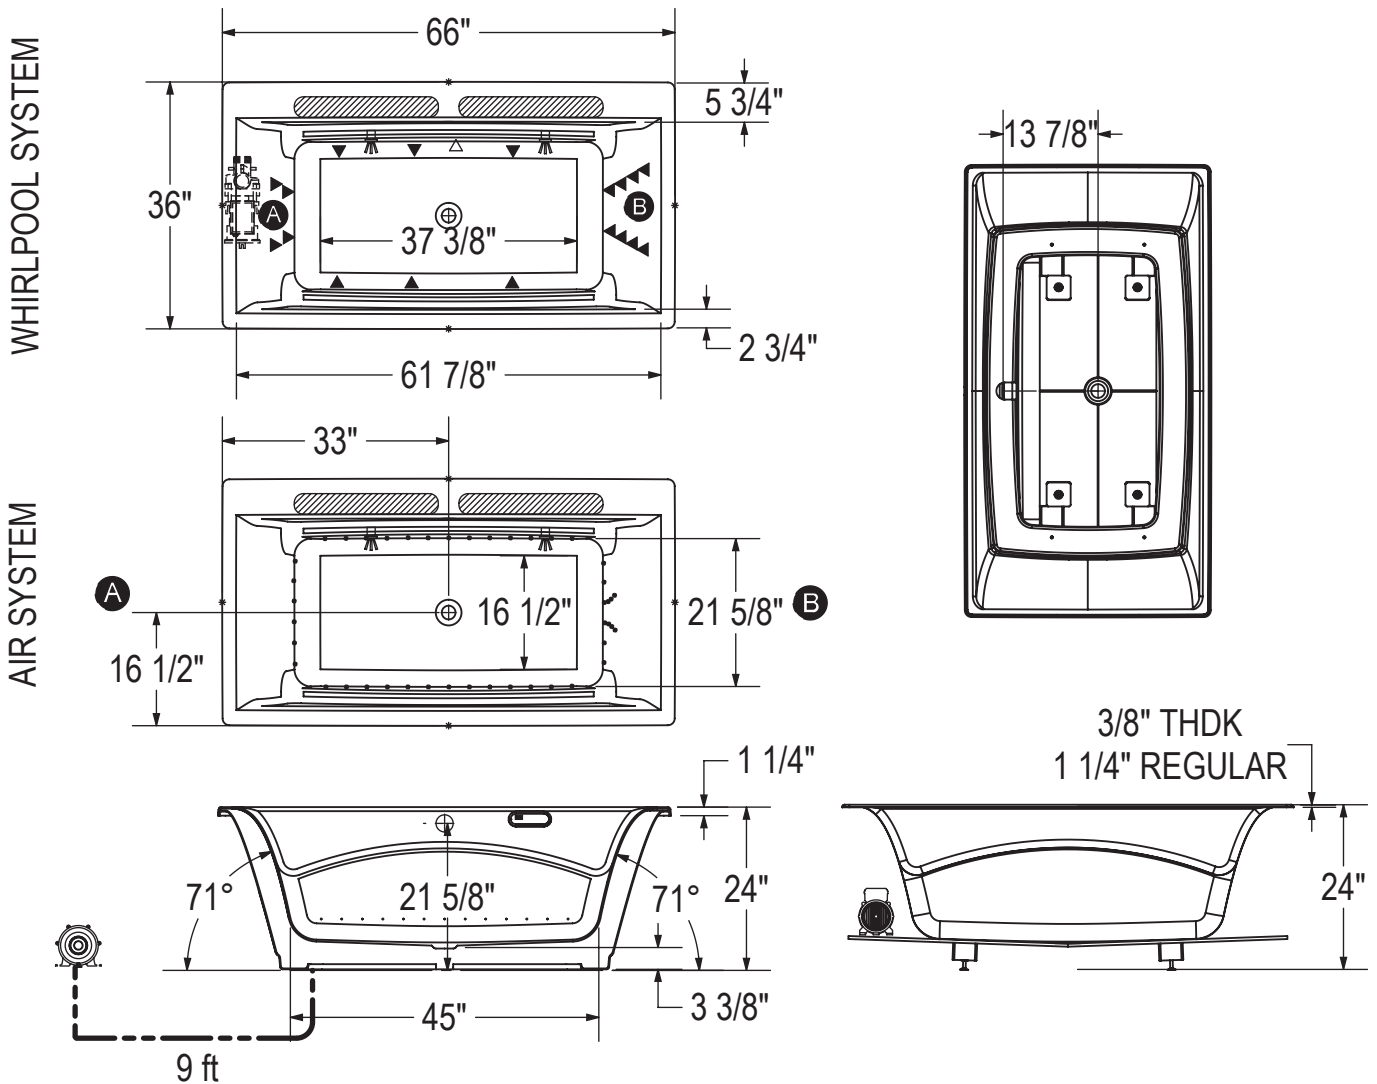

www.maax.com

Vivez l'expérience
MAAX[®]
Enjoy the experience

STANDARD FEATURES

- Sleek post-minimalist 2-piece combines straight and curvaceous lines
- Inclined backrest
- Curvaceous inset armrests
- Deep bathing well
- Two deck widths for different styles of faucet
- 4 adjustable leveling legs
- Centre drain
- Above-the-Floor Rough (AFR)
- Apron available in white and five bold colours

OPTIONS

- Fjord 8-in. widespread lavatory
- Water pipe inlets (Fjord)
- Apron only as a replacement part for your Optik F 6032 bathtub

UNIQUE FEATURES

- 4 Adjustable Leveling Legs
- 1 Tub - 2 Pieces

SYSTEMS

Optik 6636 F

MODEL NUMBER 105742

TECHNICAL DRAWINGS

- (A) : Specify pump or blower location when ordering
- (B) : Specify pump or blower location when ordering
- (▲) : Indicates whirlpool jets positioning
- (△) : Indicates suction positioning
- (●) : Indicates airjets positioning
- (☼) : Indicates chromatherapy light positioning
- (▨) : Recommended faucet area 2 sections of 20" (L) x 3 1/4" (W).

All dimensions are approximate. Structure measurements must be verified against the unit to ensure proper fit.