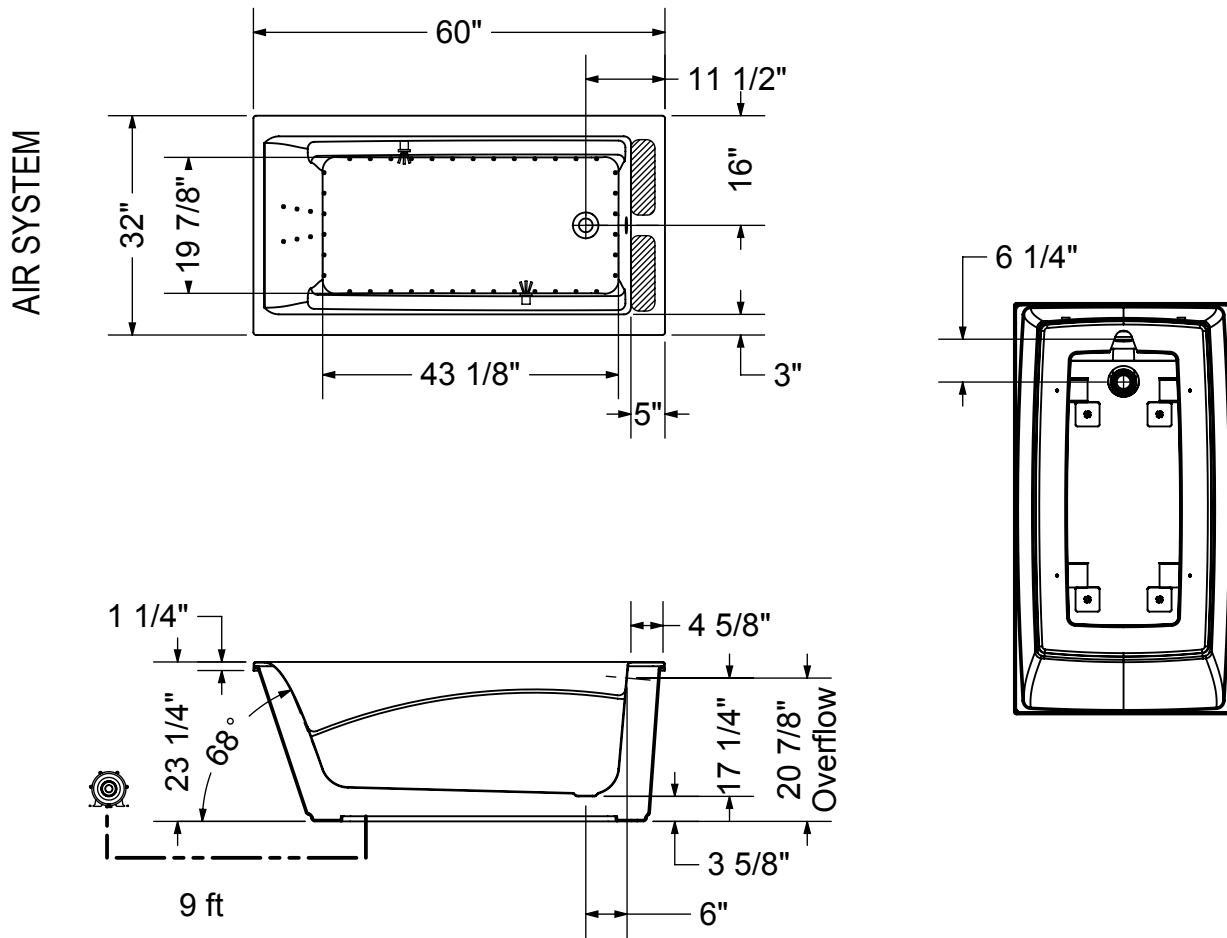

MAAX SUBMITTAL SPECIFICATIONS

OPTIK 6032 F

MODEL NUMBER 105571

DIMENSIONS: 60" x 32" x 23" Acrylic

Project :

Contractor :

MAAX Representative : Tel :

Date :

UNIQUE FEATURES

- 4 Adjustable Leveling Legs
- 1 Tub - 2 Pieces

SYSTEMS

 Aerofeel

DOOR SELECTION

Combine with MAAX's complete shower door offering visit www.maax.com Maax products adhere to one or more of the following certifications:

MAAX SUBMITTAL SPECIFICATIONS

OPTIK 6032 F

MODEL NUMBER 105571

TECHNICAL DRAWINGS

- (●) : Indicates airjets positioning
- (☼) : Indicates chromatherapy light positioning
- (▨) : Recommended faucet area 2 sections of 12" (L) x 3 1/2" (W).

All dimensions are approximate. Structure measurements must be verified against the unit to ensure proper fit.