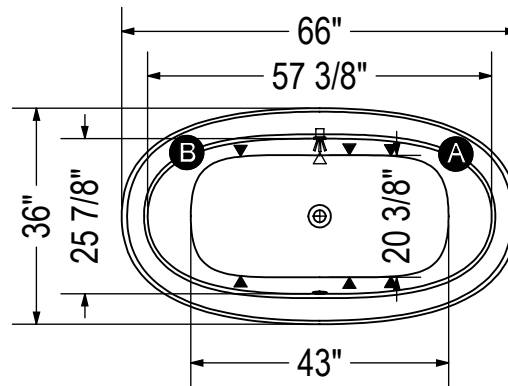

MAAX SUBMITTAL SPECIFICATIONS

Serenade (Drop-In)

MODEL NUMBER 105515

DIMENSIONS: 66" x 36" x 24" Acrylic

STANDARD FEATURES

- Oval shape bathtub with an asymmetric modern look
- Drop-in installation
- Above-the-Floor Rough (AFR) of (3 in.)
- Deck for faucet installation
- Center drain
- Cut-out template included

MODEL NUMBER 105515

TECHNICAL DRAWINGS

WHIRLPOOL SYSTEM

AIR SYSTEM

(A / B) : Specify blower and/or pump location when ordering

(▲) : Indicates whirlpool jets positioning

(△) : Indicates suction positioning

(●) : Indicates airjets positioning

(⊕) : Indicates chromatherapy light positioning

All dimensions are approximate. Structure measurements must be verified against the unit to ensure proper fit.