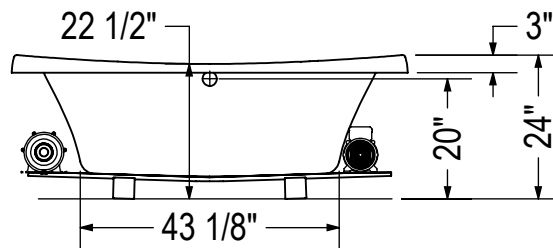

MAAX SUBMITTAL SPECIFICATIONS

Serenade (Drop-In)

MODEL NUMBER 105515

DIMENSIONS: 66" x 36" x 24" Acrylic

STANDARD FEATURES

- Oval shape bathtub with an asymmetric modern look
- Drop-in installation
- Above-the-Floor Rough (AFR) of (3 in.)
- Deck for faucet installation
- Center drain
- Cut-out template included

MODEL NUMBER 105515

TECHNICAL DRAWINGS

WHIRLPOOL SYSTEM

AIR SYSTEM

(A / B) : Specify blower and/or pump location when ordering

(▲) : Indicates whirlpool jets positioning

(△) : Indicates suction positioning

(●) : Indicates airjets positioning

(⊕) : Indicates chromatherapy light positioning

All dimensions are approximate. Structure measurements must be verified against the unit to ensure proper fit.