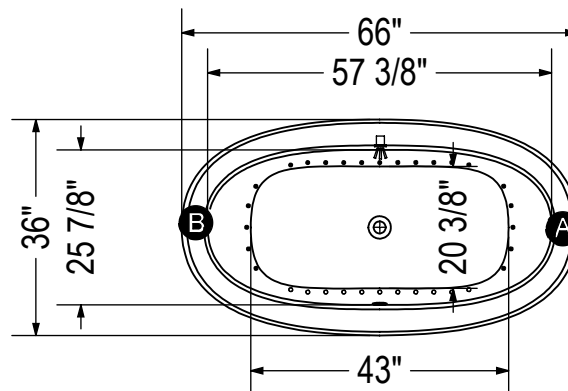

MAAX SUBMITTAL SPECIFICATIONS

Serenade (Drop-In)

MODEL NUMBER 105515

DIMENSIONS: 66" x 36" x 24" Acrylic

STANDARD FEATURES

- Oval shape bathtub with an asymmetric modern look
- Drop-in installation
- Above-the-Floor Rough (AFR) of (3 in.)
- Deck for faucet installation
- Center drain
- Cut-out template included

MODEL NUMBER 105515

TECHNICAL DRAWINGS

WHIRLPOOL SYSTEM

AIR SYSTEM

(A / B) : Specify blower and/or pump location when ordering

(▲) : Indicates whirlpool jets positioning

(△) : Indicates suction positioning

(●) : Indicates airjets positioning

(⊕) : Indicates chromatherapy light positioning

All dimensions are approximate. Structure measurements must be verified against the unit to ensure proper fit.