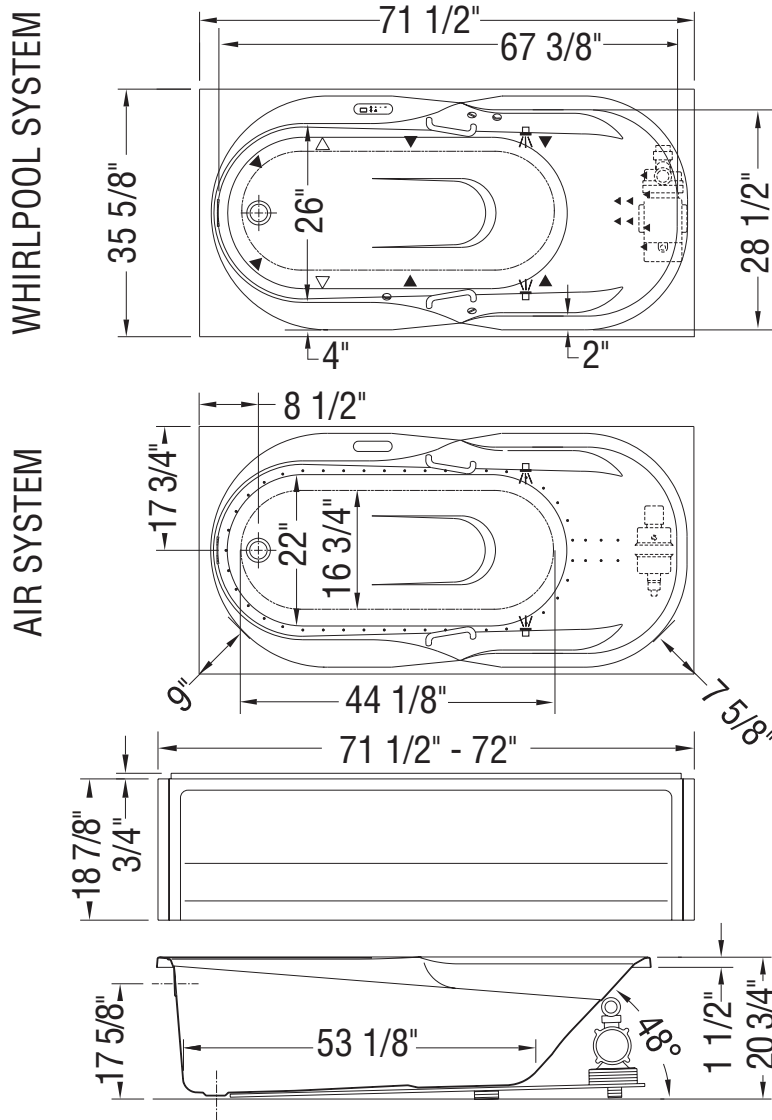

MAAX SUBMITTAL SPECIFICATIONS

Baccarat

MODEL NUMBER 102945

DIMENSIONS: 72" x 36" x 21" Acrylic

Vivez l'expérience
MAAX[®]
Enjoy the experience

STANDARD FEATURES

- Large, sumptuous bathtub to spread out and relax
- Armrests with ergonomic backrest and raised bottom design
- Drop-in or alcove installation with end drain, apron available
- Two optional 6-in. metal or acrylic grab bars (factory installed)
- For alcove installation, specify tiling flange
- White cushion included with whirlpool and combined systems

Project :

Contractor :

MAAX Representative : Tel :

Date :

www.maax.com

2017-08-14

MAAX SUBMITTAL SPECIFICATIONS

Baccarat

MODEL NUMBER 102945

TECHNICAL DRAWINGS

- (▲): Indicates whirlpool jets positioning
 - (△): Indicates suction positioning
 - (•): Indicates airjets positioning
 - (—): Indicates standard grab bar positioning
 - (☹): Indicates chromatherapy light positioning
- Bathtub base includes anti-vibration Neutra-Phone leg supports (not shown).
All dimensions are approximate. Structure measurements must be verified against the unit to ensure proper fit.