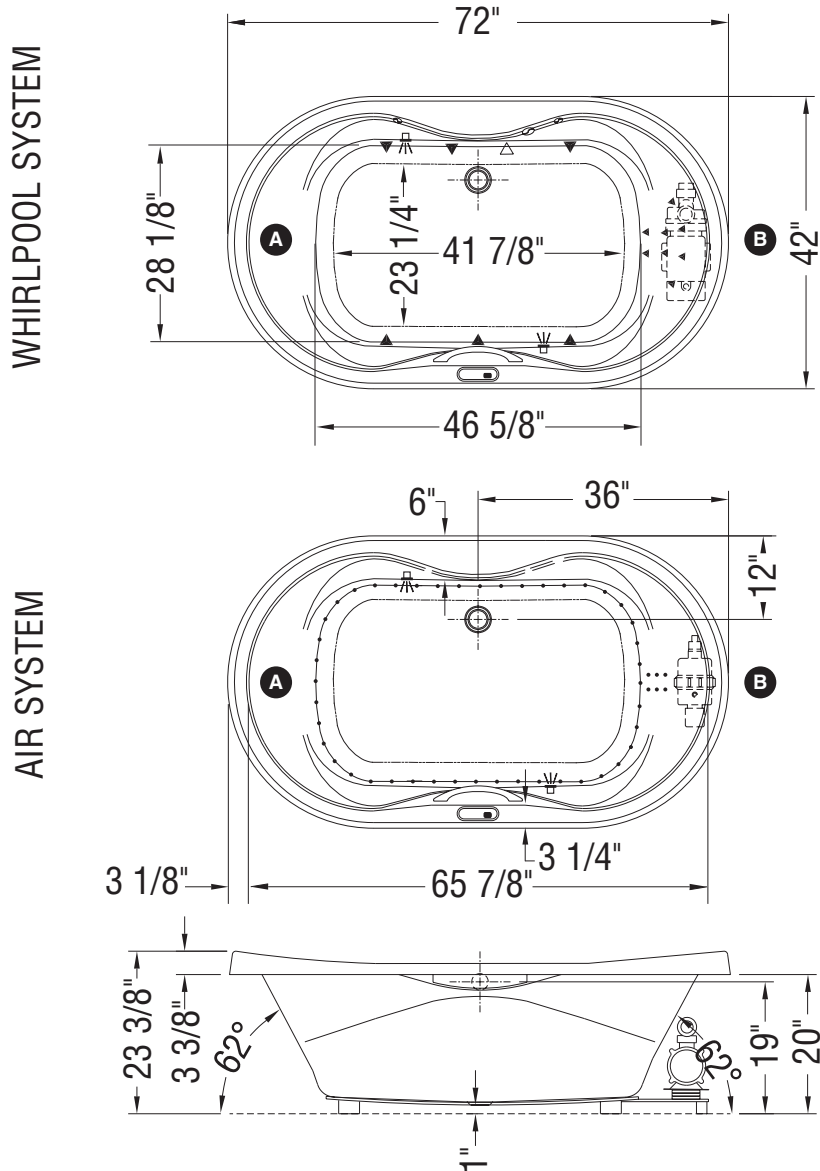

MAAX SUBMITTAL SPECIFICATIONS

Living 7242

MODEL NUMBER 102757

TECHNICAL DRAWINGS

Note: Air backjets on same side as blower

- (▲): Indicates whirlpool jets positioning
- (△): Indicates suction positioning
- (●): Indicates airjets positioning
- (♫): Indicates chromatherapy light positioning

Bathtub base includes anti-vibration Neutra-Phone leg supports (not shown).

All dimensions are approximate. Structure measurements must be verified against the unit to ensure proper fit.

- (A): Specify blower and/or pump location when ordering
- (B): Specify blower and/or pump location when ordering
- (—): Indicates standard grab bar positioning