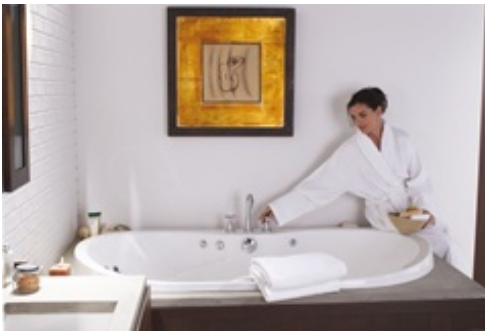

MAAX SUBMITTAL SPECIFICATIONS

Living 7242

MODEL NUMBER 102757

DIMENSIONS: 72" x 42" x 23" Acrylic

Vivez l'expérience
MAAX®
Enjoy the experience

STANDARD FEATURES

- Spacious and ergonomic design
- Symmetrical backrests
- Deck for faucet
- Inclined armrests
- 1 angled 12-in. grab bar Grab bars are color-coordinated for White, Bone and Biscuit bathtubs. For all other bathtub colors, please specify grab bar color (Chrome, Polished Brass or Brushed Nickel - available at no extra charge).
- included for easy exit and entry
- Inclined electronic control for enhanced visibility
- Center drain
- Drop-in installation
- Apron not available
- •
- Cut-out template included

OPTIONS

- One 12-in. metal grab bar
- Thermo-Acoustic system
- Metal trim kit for whirlpool and combined systems
- Water heater assembly
- White foam cushion
- Two chromatherapy lights

UNIQUE FEATURES

- None

SYSTEMS

CERTIFICATIONS

Max products carry one or more of the following certifications:

Project : .....

Contractor : .....

MAAX Representative : ..... Tel : .....

Date : .....

www.maax.com

2013-10-01

DOOR SELECTION