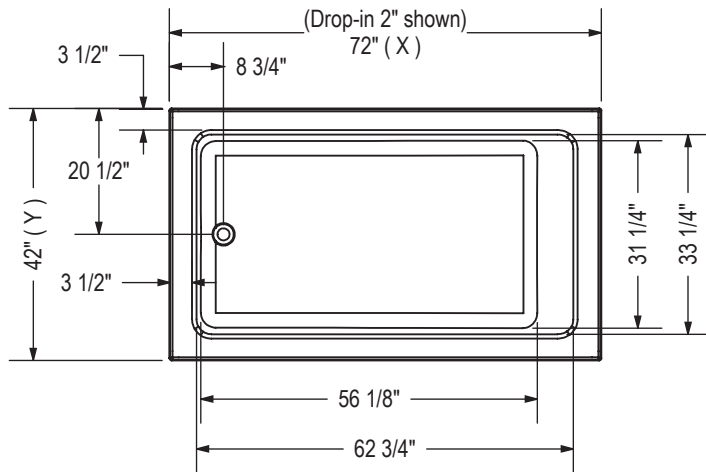

MAAX SUBMITTAL SPECIFICATIONS

Pose 7242

MODEL NUMBER 101461

TECHNICAL DRAWINGS