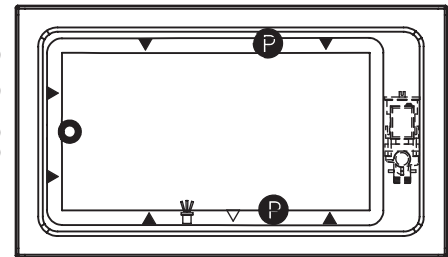

Technical drawing is universal for all 7242 configurations.
External dimension (X,Y) vary depending on configuration (see chart)

	DROP IN 2"	DROP IN 3/8"	ALCOVE / CORNER
X	72"	71 3/4"	71 1/2"
Y	42"	41 1/2"	41 5/8"

Wood support design may vary.
Integrated tiling flange: 1" height X 1/4" thickness (not shown)
Tiling flange position is determined by chosen configuration.

All dimensions are approximate.
Structure measurement must be verified against the unit to ensure proper fit.

WHIRLPOOL SYSTEM