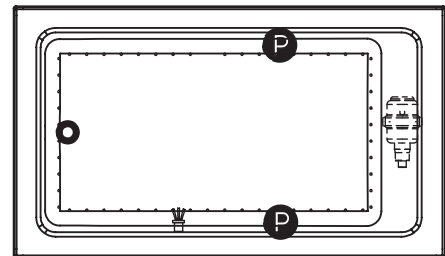

MAAX SUBMITTAL SPECIFICATIONS

Pose 7242

MODEL NUMBER 101461

TECHNICAL DRAWINGS

Technical drawing is universal for all 7242 configurations.
External dimension (X,Y) vary depending on configuration (see chart)

	DROP IN 2"	DROP IN 3/8"	ALCOVE / CORNER
X	72"	71 3/4"	71 1/2"
Y	42"	41 1/2"	41 5/8"

Wood support design may vary.
Integrated tiling flange: 1" height X 1/4" thickness (not shown)
Tiling flange position is determined by chosen configuration.

All dimensions are approximate.
Structure measurement must be verified against the unit to ensure proper fit.

WHIRLPOOL SYSTEM

AIR SYSTEM

- (P) : Indicates optional grab bar positioning
- (▲) : Indicates whirlpool jets positioning
- (△) : Indicates suction positioning
- (●) : Indicates Aerofeel airjets positioning
- (☼) : Indicates chromatherapy light positioning

APRON (alcove version only)