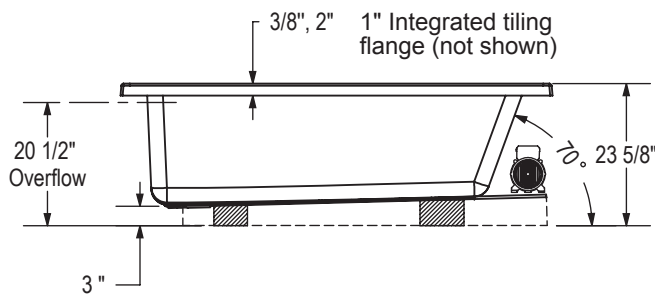

### STANDARD FEATURES

- Rectangular shape bathtub with choices of two deck heights (3/8 or 2 inch) Please specify when ordering
- Drop-in installation or with integrated flange (IF) for alcove installation
- Textured floor
- Ample deck space for faucet installation
- Skirt with or without access panel available

### TECHNICAL DRAWINGS

Technical drawing is universal for all 7242 configurations.  
 External dimension (X,Y) vary depending on configuration (see chart)

	DROP IN 2"	DROP IN 3/8"	ALCOVE / CORNER
X	72"	71 3/4"	71 1/2"
Y	42"	41 1/2"	41 5/8"