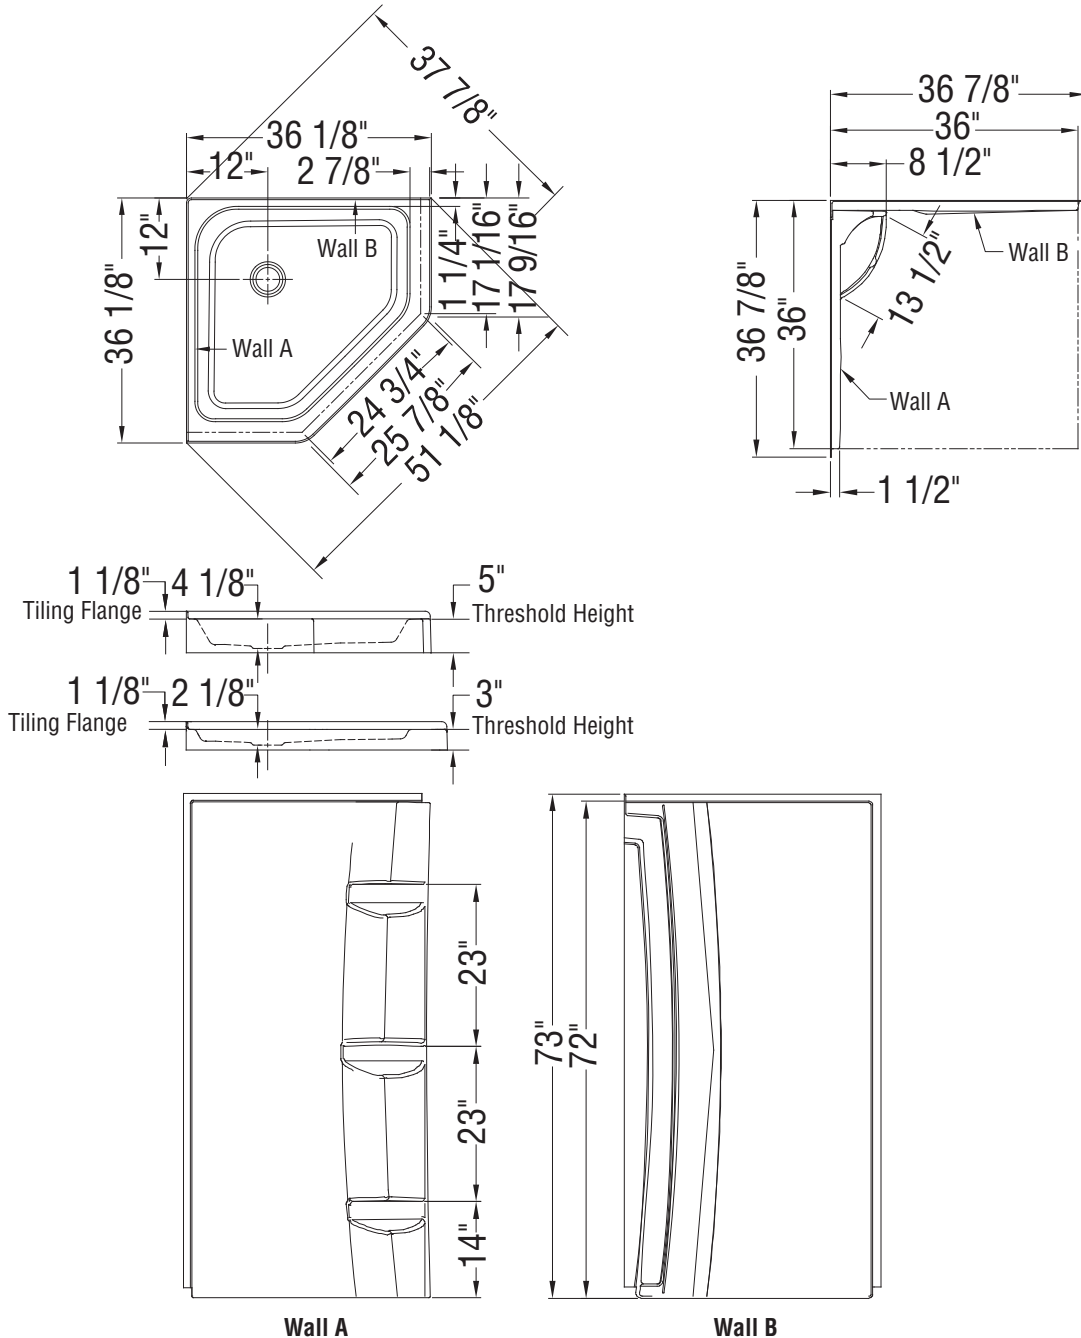

## Neo-Angle Base 36, Low Threshold (3" Height)

MODEL NUMBER 101422

DIMENSIONS: 36 1/8" x 36 1/8" x 3" Acrylic

Vivez l'expérience

### STANDARD FEATURES

- Available in 5 and low 3 inch height; center drain; textured bottom
- Walls with convenient foot rest, designed to be easier to clean
- Easy front installation of the walls with snap clips
- Deflecting strip preventing water penetration behind the shower

2015-11-19

**MAAX SUBMITTAL SPECIFICATIONS**

**Neo-Angle Base 36, Low  
 Threshold (3" Height)**

MODEL NUMBER 101422

**TECHNICAL DRAWINGS**

All dimensions are approximate. Structure measurements must be verified against the unit to ensure proper fit.