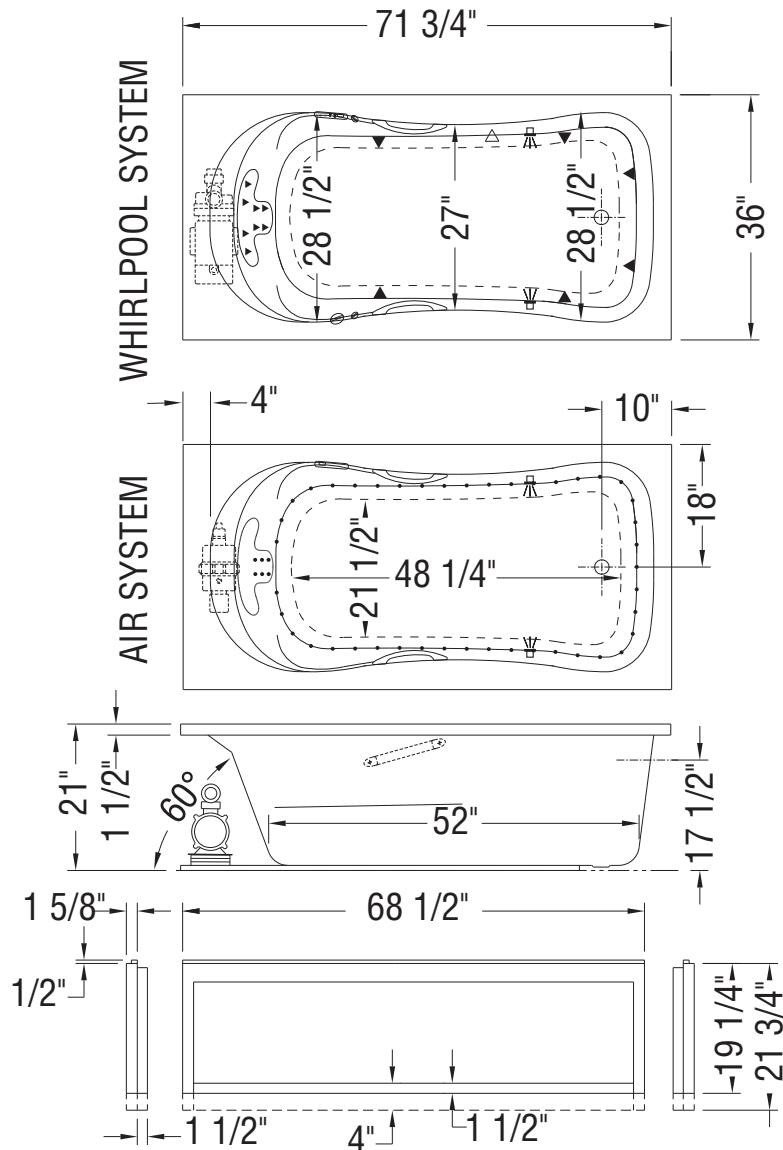

## Topaz 7236

**MODEL NUMBER 101057**

DIMENSIONS: 72" x 36" x 21" Acrylic

### STANDARD FEATURES

- Charming, traditional and functional bathtub
- Relaxing armrests with ergonomic backrest
- Includes two 12 in. grab bars 14" and textured bottom
- White cushion included with whirlpool and combined systems
- Undermount, drop-in or alcove installation with end drain
- Apron available
- Grab bars are color-coordinated for White, Bone and Biscuit bathtubs. For all other bathtub colors, please specify grab bar color (Chrome or Brushed Nickel - available at no extra charge)

### TECHNICAL DRAWINGS

- ( ▲ ): Indicates whirlpool jets positioning
  - ( △ ): Indicates suction positioning
  - ( ● ): Indicates airjets positioning
  - ( — ): Indicates standard grab bar positioning
  - ( ☼ ): Indicates chromatherapy light positioning
- Bathtub base includes anti-vibration Neutra-Phone leg supports (not shown).  
**All dimensions are approximate. Structure measurements must be verified against the unit to ensure proper fit.**