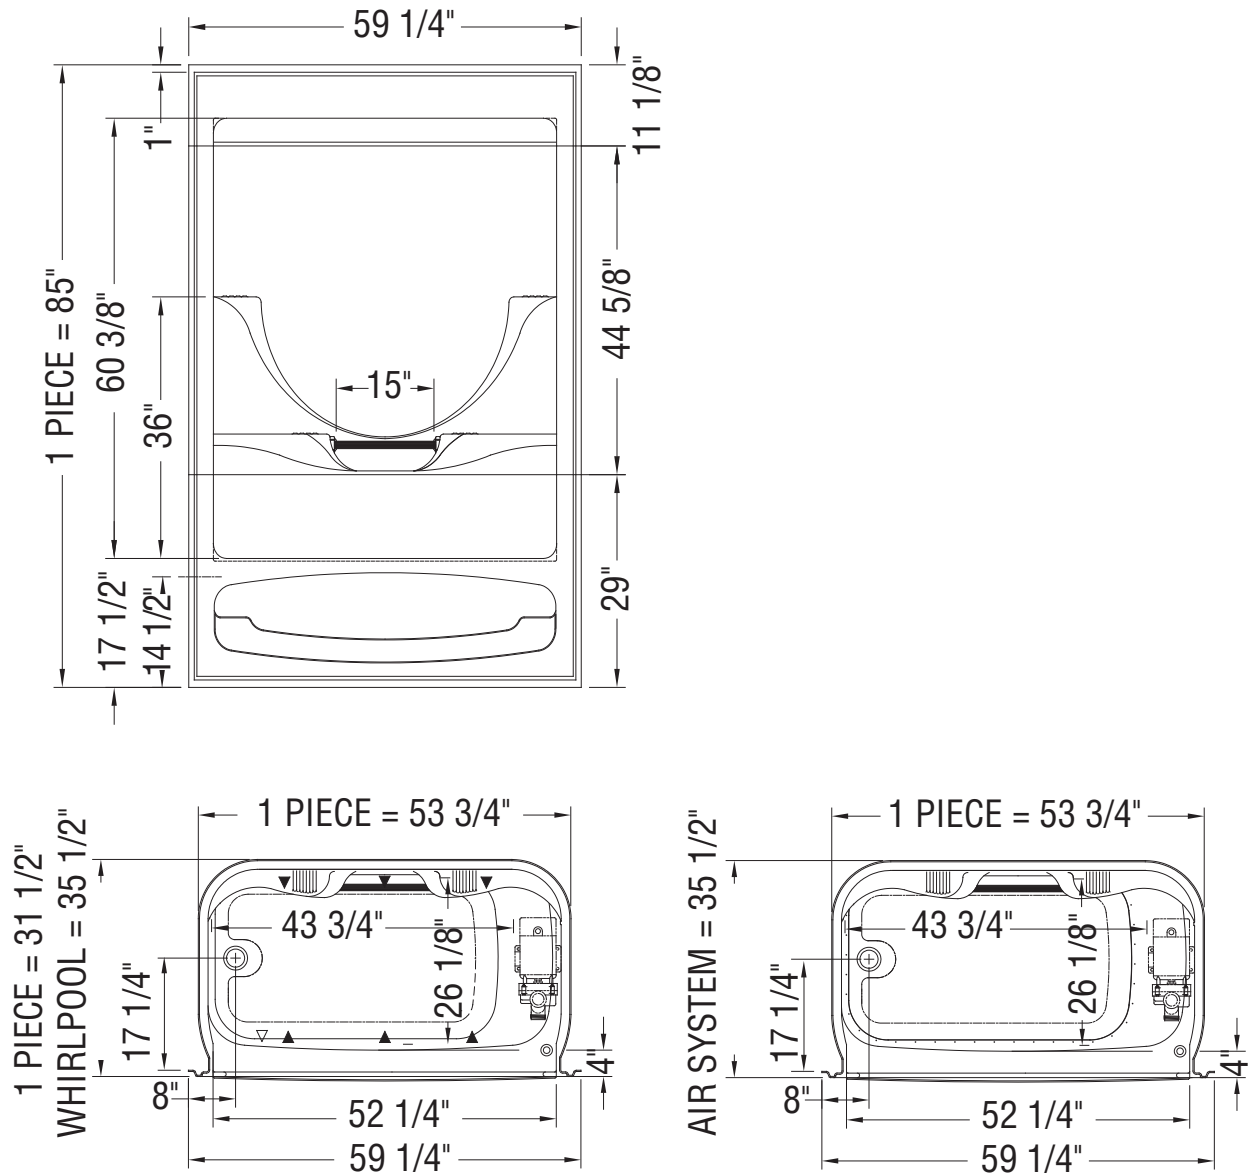

### STANDARD FEATURES

- 1-piece tub shower including roof cap
- Integrated soap dishes, textured bottom and towel bar
- Not available with access panel
- Optional: halogen light (recommended)

### TECHNICAL DRAWINGS

- ( ▲ ): Indicates Whirlpool jets positioning
- ( ● ): Indicates airjets positioning
- ( △ ): Indicates suction positioning

All dimensions are approximate. Structure measurements must be verified against the unit to ensure proper fit.