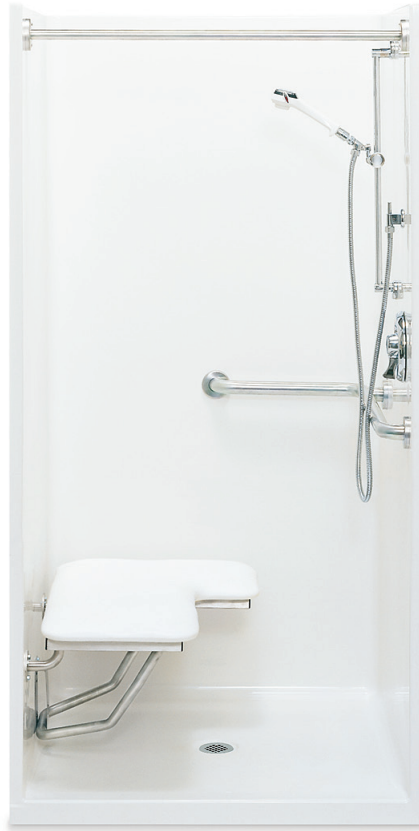

1363BFS – ACCESSIBLE SHOWERS

inches (mm)

Interior: 36 x 36 x 74 1/8 (915 x 915 x 1885)

Exterior: 38 x 38 1/4 x 77 1/8 (965 x 970 x 1960)

Fax on Demand #6003

FEATURES

- Gelcoat surface
- 1 3/4" (45mm) skirt
- 1/2" (15mm) interior threshold
- Barrier free when properly installed
- Smooth wall
- Center drain
- 3-year limited warranty

OPTIONS

- RH or LH fixture wall
- Grab bars
- Fold-up seat
- Hand-held shower assembly with slide bar
- Pressure balancing mixing valve
- Soap dish
- Curtain rod and/ or shower curtain

CODE COMPLIANCE

- ADA
- FHA
- ICC/ANSI A117.1
- ANSI Z124.1.2
- HUD UM73a
- CAN/CSA-B651-04
- CAN/CSA-B45-02

COLOR & TRIM OPTIONS

Stock	Premium
Almond	Black
Biscuit	Mexican Sand
Bone	Sandbar
Linen	
Sterling Silver	
White	

**Additional custom colors available.
(Contact Customer Service)

Aquatic products may be specified as Lasco Bathware.