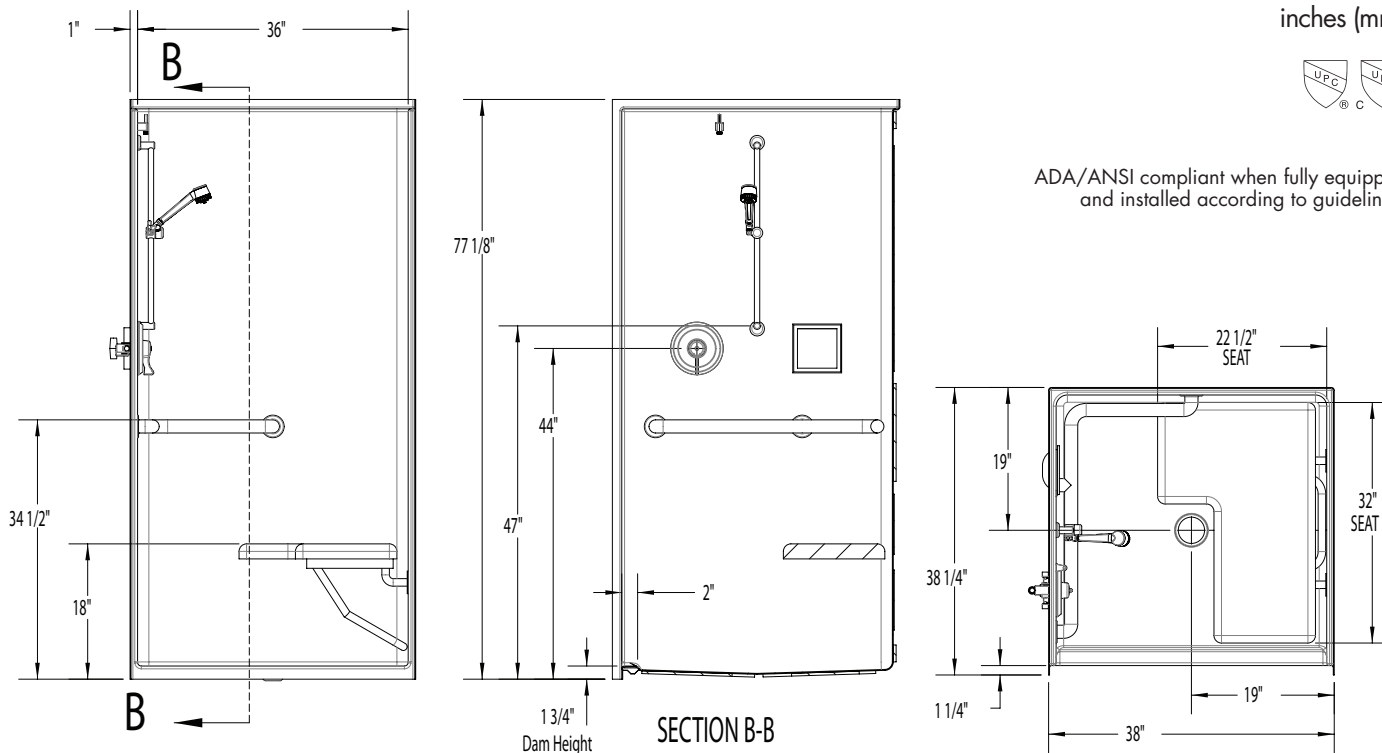

1363BFS

Interior: 36 x 36 x 74 1/8 (915 x 915 x 1885)
 Exterior: 38 x 38 1/4 x 77 1/8 (965 x 970 x 1960)
 inches (mm)

ADA/ANSI compliant when fully equipped and installed according to guidelines.

FEATURES lbs (kg) Dimensional Tolerance ± 3/8". Dimensions needed for site preparation should be measured from the unit. Aquatic assumes no responsibility for preparatory work.

Type and Model #	Material	Wall Finish	Pieces	Drain	Dam/Skirt Height	Net Wt.	Pkg. Wt.
Shower #1363BFS	Gelcoat	Smooth	1	Center	1 3/4" (45mm) skirt, 1/2" (15mm) interior threshold	142 (65)	152 (70)

DIMENSIONS

Specifications	inches (mm)
Width: Overall / Net	38 (965) / 36 (915)
Depth: Overall / Net	38 1/4 (970) / 36 (915)
Height: Overall / Net	77 1/8 (1960) / 74 1/8 (1885)
Enclosure Opening:	36 (915)
Skirt Height:	1 3/4 (45)
Drain Rough-In (from Back Wall)	19 (485)
Drain Rough-In (from Side Wall)	19 (485)

FRAMING DIMENSIONS inches (mm)

Type	D Depth	W Width	H Height	A	B	C
Alcove	38 1/4 (970)	38 1/8 (970)	-	Box Out	19 (485)	19 (485)