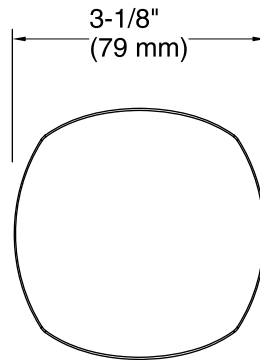

Technical Information

All product dimensions are nominal.

Notes

Install this product according to the installation guide.