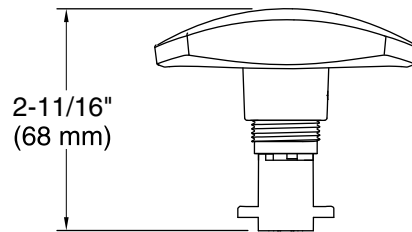

Material

- Durable metal construction.
- KOHLER finishes resist corrosion and tarnishing.

Required Accessories

K-37380 30" Rough-in Cable Bath Drain

or

K-37383 30" Rough-in Cable Bath Drain

Codes/Standards

ASME A112.18.2/CSA B125.2

Technical Information

All product dimensions are nominal.

Notes

Install this product according to the installation guide.