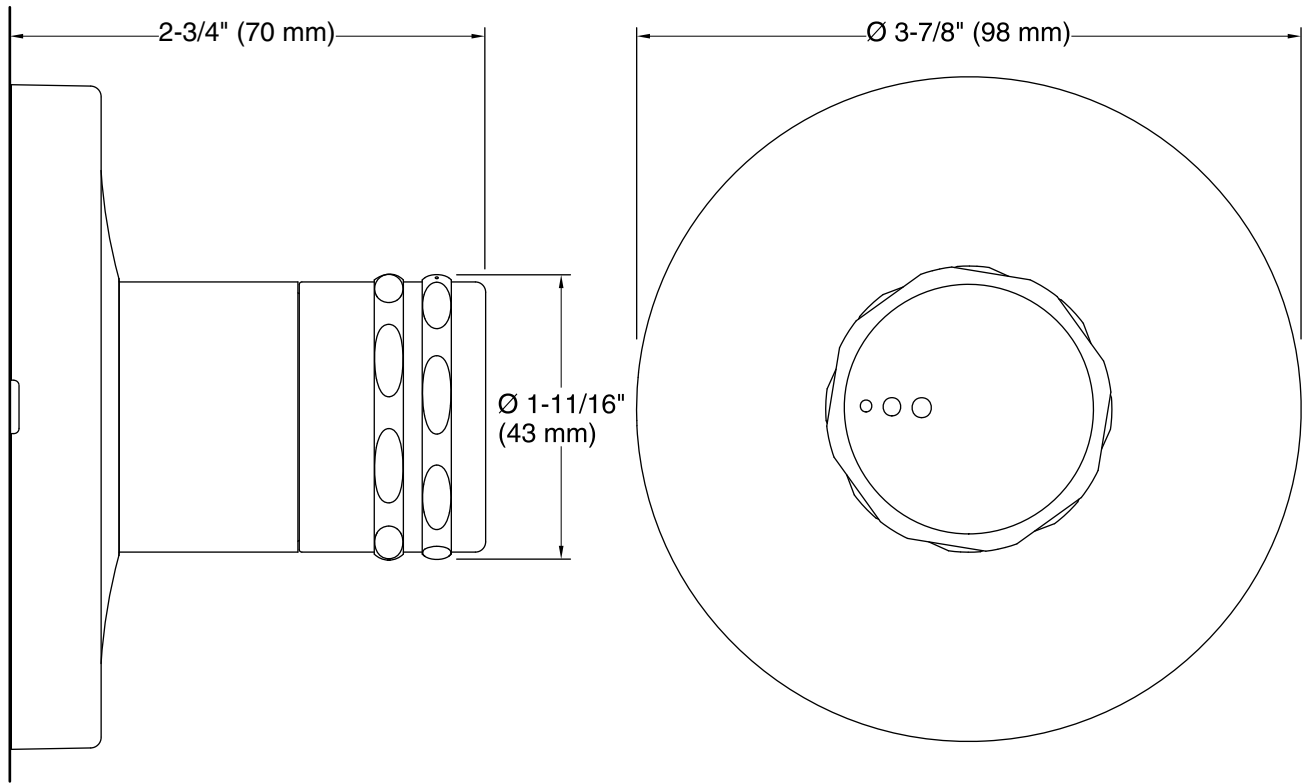

BN	Vibrant® Brushed Nickel
----	-------------------------

Technical Information

All product dimensions are nominal.

Notes

Install this product according to the installation instructions.