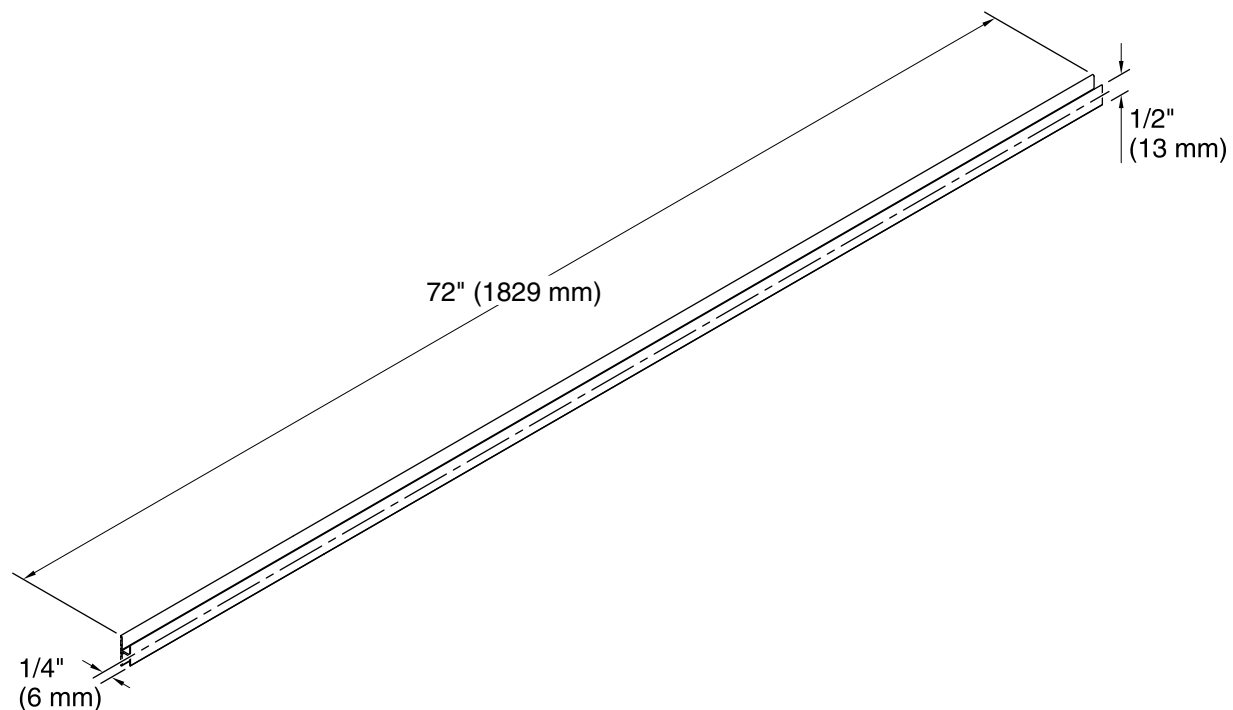

Features

- Provides easy way to join wall panels to other full panels, accent panels, or shower lockers.
- Works with a factory or field-cut wall edge.
- Helps to conceal silicone.

Codes/Standards

None Applicable

Technical Information

All product dimensions are nominal.

Notes

Install this product according to the installation guide.