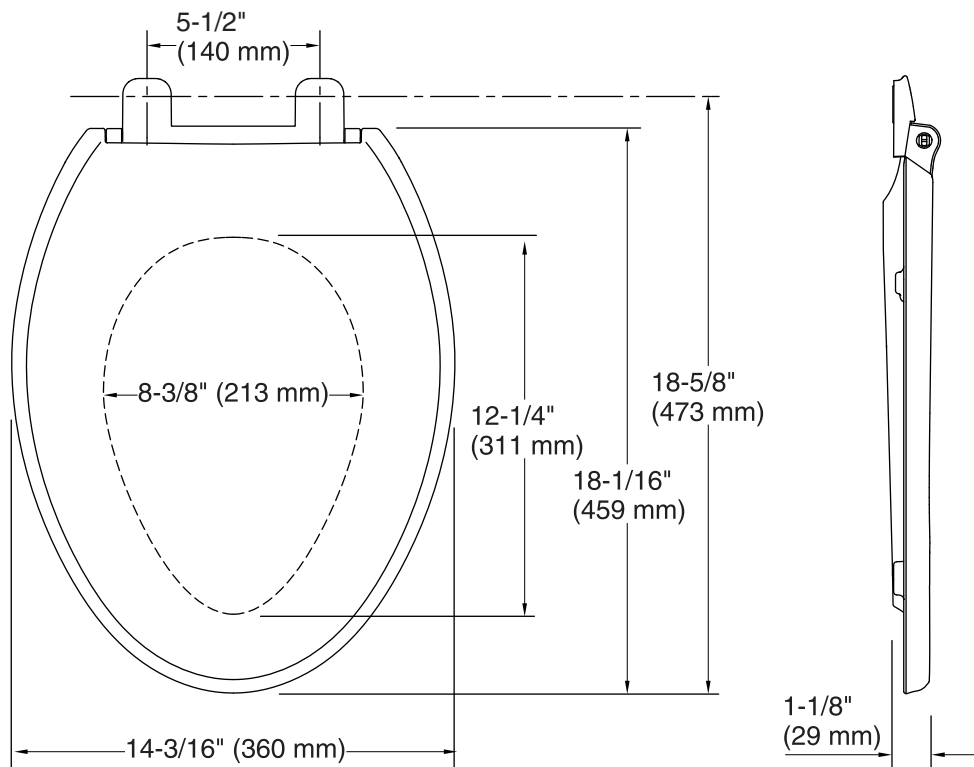

Reveal® Nightlight Quiet-Close™

Elongated Toilet Seat

K-75792

Features

- Dual LED Lighting - Guide and Task lighting that illuminates tank and bowl.
- Battery Operated - No cords required (Up to 6 months of battery life).
- Illumination Cycle - Automatic 7-hour nightlight.
- Overhanging Lid for clean and sleek design.
- Quiet-Close Technology prevents seat from slamming.
- Grip-Tight Bumpers add stability and prevent shifting.
- Quick-Release functionality allows the seat to be removed quickly for easy cleaning.
- Quick-Attach hardware speeds up installation and provides tight, secure fit.
- Offered in a wide range of colors to let you create a cohesive bathroom design.
- Choose between two brightness levels: a soft glow or a brighter illumination.

THE BOLD LOOK
OF **KOHLER**®

Technical Information

All product dimensions are nominal.

Seat shape type: Elongated

Seat front type: Closed-front

Notes

Install this product according to the installation guide.